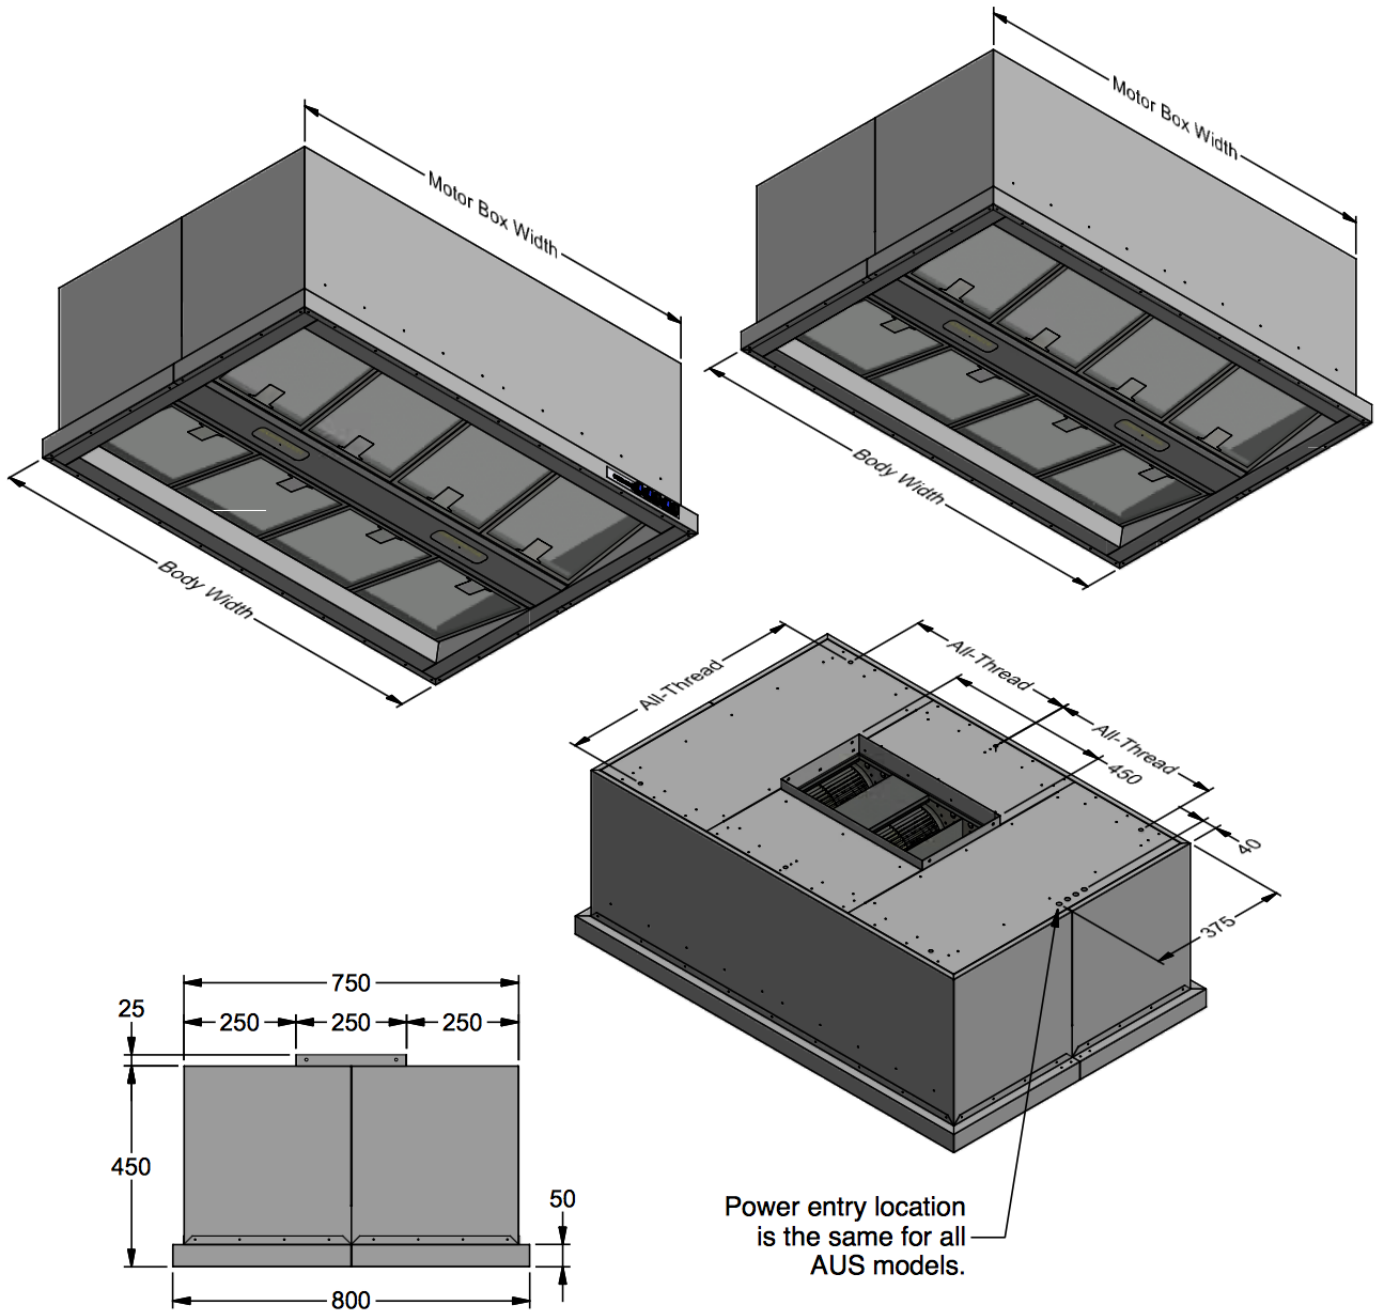

### Front switching and Remote switching

Model	Model	Body Width	No. of Lights	Light Centres	No. of Filters	Filter Size
AUS 1000L-3-T	AUS 1000L-3R-T	1000mm	2	580mm	6	290 x 290mm
AUS 1200L-3-T	AUS 1200L-3R-T	1200mm	2	545mm	8	272 x 290mm
AUS 1500L-3-T	AUS 1500L-3R-T	1500mm	3	459mm	6	459 x 290mm