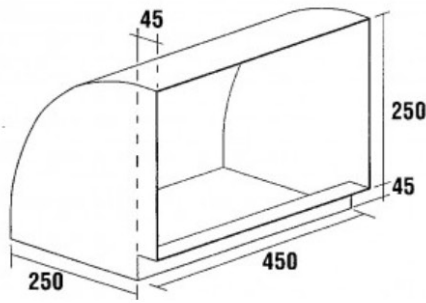

BARBECUE RANGEHOOD DUCTING

400. DL-4
(TRIPLE MOTOR DUCT LENGTH 1200MM)

401. HB 450X250
(HORIZONTAL BEND THREE MOTOR)

402. VB 450X250
(VERTICAL BEND THREE MOTOR)

403. HB 450X250/45
(HORIZONTAL BEND THREE MOTOR 45°)

404. VB 450X250/45
(VERTICAL BEND THREE MOTOR 45°)

405. BD/WV-H 450X250
(BACK DRAFT WALL VENT HORIZONTAL 450...)

406. BD/WV-V 450X250
(BACK DRAFT WALL VENT VERTICAL)

407. RCB
(TRIPLE MOTOR ROOF COWL)

408. RCBA
(TRIPLE MOTOR ROOF COWL)

409. WVC-H 450X250
(WALL VENT COVER HORIZONTAL 450MM X ...)

410. WVC-V 450X250
(WALL VENT COVER VERTICAL 450MM X 25...)

411. DB/RC-4
(BACK DRAFT ROOF COWL 450 X 250)