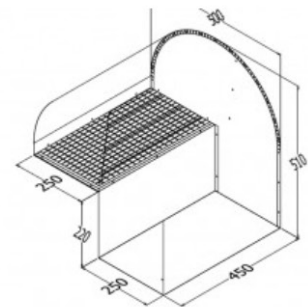

BARBECUE RANGEHOOD DUCTING

400. DL-4
(TRIPLE MOTOR DUCT LENGTH 1200MM)

401. HB 450X250
(HORIZONTAL BEND THREE MOTOR)

402. VB 450X250
(VERTICAL BEND THREE MOTOR)

403. HB 450X250/45
(HORIZONTAL BEND THREE MOTOR 45°)

404. VB 450X250/45
(VERTICAL BEND THREE MOTOR 45°)

405. BD/WV-H 450X250
(BACK DRAFT WALL VENT HORIZONTAL 450...)

406. BD/WV-V 450X250
(BACK DRAFT WALL VENT VERTICAL)

407. RCB
(TRIPLE MOTOR ROOF COWL)

408. RCBA
(TRIPLE MOTOR ROOF COWL)

409. WVC-H 450X250
(WALL VENT COVER HORIZONTAL 450MM X ...)

410. WVC-V 450X250
(WALL VENT COVER VERTICAL 450MM X 25...)

411. DB/RC-4
(BACK DRAFT ROOF COWL 450 X 250)