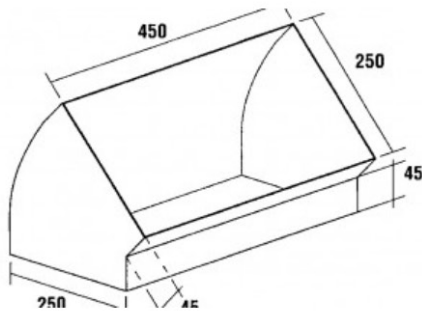

BARBECUE RANGEHOOD DUCTING

400. DL-4
(TRIPLE MOTOR DUCT LENGTH 1200MM)

401. HB 450X250
(HORIZONTAL BEND THREE MOTOR)

402. VB 450X250
(VERTICAL BEND THREE MOTOR)

403. HB 450X250/45
(HORIZONTAL BEND THREE MOTOR 45°)

404. VB 450X250/45
(VERTICAL BEND THREE MOTOR 45°)

405. BD/WV-H 450X250
(BACK DRAFT WALL VENT HORIZONTAL 450...)

406. BD/WV-V 450X250
(BACK DRAFT WALL VENT VERTICAL)

407. RCB
(TRIPLE MOTOR ROOF COWL)

408. RCBA
(TRIPLE MOTOR ROOF COWL)