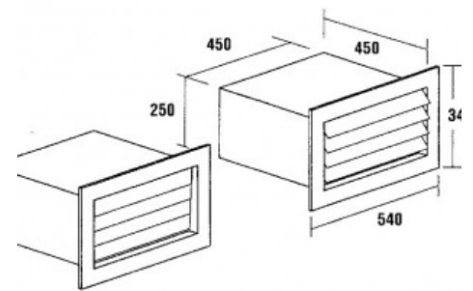

BARBECUE RANGEHOOD DUCTING