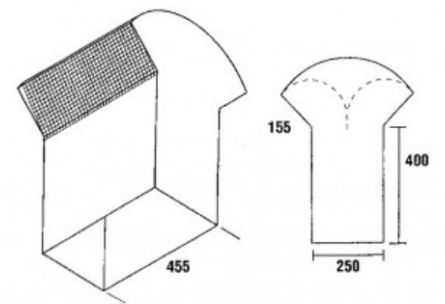

BARBECUE RANGEHOOD DUCTING

400. DL-4
(TRIPLE MOTOR DUCT LENGTH 1200MM)

401. HB 450X250
(HORIZONTAL BEND THREE MOTOR)

402. VB 450X250
(VERTICAL BEND THREE MOTOR)

403. HB 450X250/45
(HORIZONTAL BEND THREE MOTOR 45°)

404. VB 450X250/45
(VERTICAL BEND THREE MOTOR 45°)

405. BD/WV-H 450X250
(BACK DRAFT WALL VENT HORIZONTAL 450...)

406. BD/WV-V 450X250
(BACK DRAFT WALL VENT VERTICAL)

407. RCB
(TRIPLE MOTOR ROOF COWL)

408. RCBA
(TRIPLE MOTOR ROOF COWL)

409. WVC-H 450X250
(WALL VENT COVER HORIZONTAL 450MM X ...)

410. WVC-V 450X250
(WALL VENT COVER VERTICAL 450MM X 25...)

411. DB/RC-4
(BACK DRAFT ROOF COWL 450 X 250)