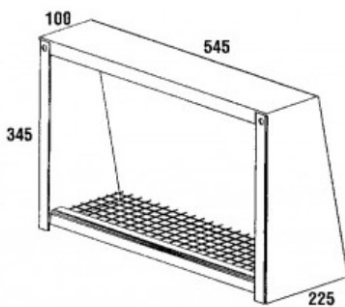

BARBECUE RANGEHOOD DUCTING

400. DL-4
(TRIPLE MOTOR DUCT LENGTH 1200MM)

401. HB 450X250
(HORIZONTAL BEND THREE MOTOR)

402. VB 450X250
(VERTICAL BEND THREE MOTOR)

403. HB 450X250/45
(HORIZONTAL BEND THREE MOTOR 45°)

404. VB 450X250/45
(VERTICAL BEND THREE MOTOR 45°)

405. BD/WV-H 450X250
(BACK DRAFT WALL VENT HORIZONTAL 450...)

406. BD/WV-V 450X250
(BACK DRAFT WALL VENT VERTICAL)

407. RCB
(TRIPLE MOTOR ROOF COWL)

408. RCBA
(TRIPLE MOTOR ROOF COWL)