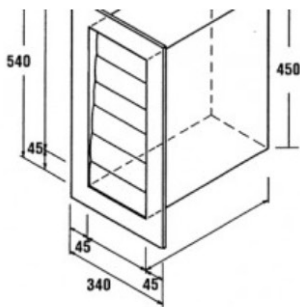

BARBECUE RANGEHOOD DUCTING

400. DL-4
(TRIPLE MOTOR DUCT LENGTH 1200MM)

401. HB 450X250
(HORIZONTAL BEND THREE MOTOR)

402. VB 450X250
(VERTICAL BEND THREE MOTOR)

403. HB 450X250/45
(HORIZONTAL BEND THREE MOTOR 45°)

404. VB 450X250/45
(VERTICAL BEND THREE MOTOR 45°)

405. BD/WV-H 450X250
(BACK DRAFT WALL VENT HORIZONTAL 450...)

406. BD/WV-V 450X250
(BACK DRAFT WALL VENT VERTICAL)

407. RCB
(TRIPLE MOTOR ROOF COWL)

408. RCBA
(TRIPLE MOTOR ROOF COWL)

409. WVC-H 450X250
(WALL VENT COVER HORIZONTAL 450MM X ...)

410. WVC-V 450X250
(WALL VENT COVER VERTICAL 450MM X 25...)

411. DB/RC-4
(BACK DRAFT ROOF COWL 450 X 250)