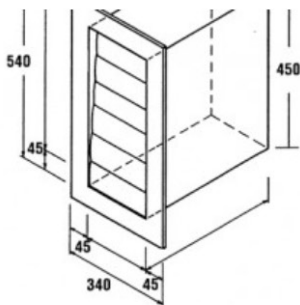

BARBECUE RANGEHOOD DUCTING

400. DL-4
(TRIPLE MOTOR DUCT LENGTH 1200MM)

401. HB 450X250
(HORIZONTAL BEND THREE MOTOR)

402. VB 450X250
(VERTICAL BEND THREE MOTOR)

403. HB 450X250/45
(HORIZONTAL BEND THREE MOTOR 45°)

404. VB 450X250/45
(VERTICAL BEND THREE MOTOR 45°)

405. BD/WV-H 450X250
(BACK DRAFT WALL VENT HORIZONTAL 450...)

406. BD/WV-V 450X250
(BACK DRAFT WALL VENT VERTICAL)

407. RCB
(TRIPLE MOTOR ROOF COWL)

408. RCBA
(TRIPLE MOTOR ROOF COWL)

409. WVC-H 450X250
(WALL VENT COVER HORIZONTAL 450MM X ...)

410. WVC-V 450X250
(WALL VENT COVER VERTICAL 450MM X 25...)

411. DB/RC-4
(BACK DRAFT ROOF COWL 450 X 250)