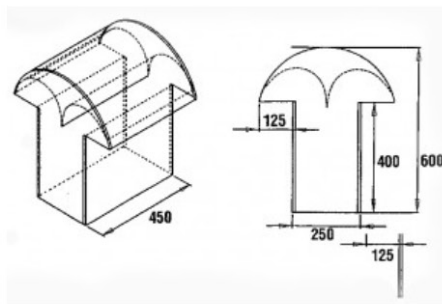

407. RCB
(TRIPLE MOTOR ROOF COWL)