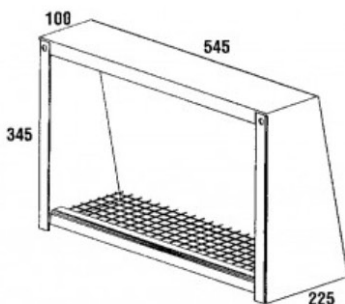

BARBECUE RANGEHOOD DUCTING

400. DL-4
(TRIPLE MOTOR DUCT LENGTH 1200MM)

401. HB 450X250
(HORIZONTAL BEND THREE MOTOR)

402. VB 450X250
(VERTICAL BEND THREE MOTOR)

403. HB 450X250/45
(HORIZONTAL BEND THREE MOTOR 45°)

404. VB 450X250/45
(VERTICAL BEND THREE MOTOR 45°)

405. BD/WV-H 450X250
(BACK DRAFT WALL VENT HORIZONTAL 450...)

406. BD/WV-V 450X250
(BACK DRAFT WALL VENT VERTICAL)

407. RCB
(TRIPLE MOTOR ROOF COWL)

408. RCBA
(TRIPLE MOTOR ROOF COWL)