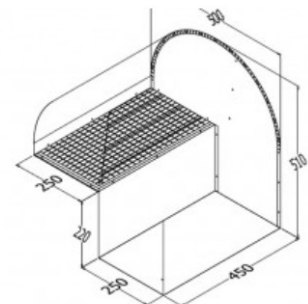

BARBECUE RANGEHOOD DUCTING

400. DL-4
(TRIPLE MOTOR DUCT LENGTH 1200MM)

401. HB 450X250
(HORIZONTAL BEND THREE MOTOR)

402. VB 450X250
(VERTICAL BEND THREE MOTOR)

403. HB 450X250/45
(HORIZONTAL BEND THREE MOTOR 45°)

404. VB 450X250/45
(VERTICAL BEND THREE MOTOR 45°)

405. BD/WV-H 450X250
(BACK DRAFT WALL VENT HORIZONTAL 450...)

406. BD/WV-V 450X250
(BACK DRAFT WALL VENT VERTICAL)

407. RCB
(TRIPLE MOTOR ROOF COWL)

408. RCBA
(TRIPLE MOTOR ROOF COWL)

409. WVC-H 450X250
(WALL VENT COVER HORIZONTAL 450MM X ...)

410. WVC-V 450X250
(WALL VENT COVER VERTICAL 450MM X 25...)

411. DB/RC-4
(BACK DRAFT ROOF COWL 450 X 250)