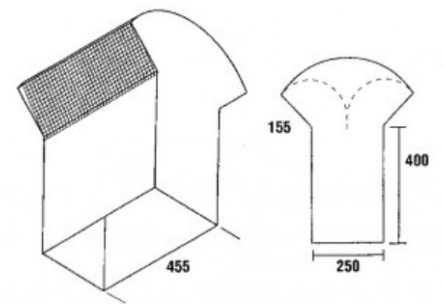

BARBECUE RANGEHOOD DUCTING

400. DL-4
(TRIPLE MOTOR DUCT LENGTH 1200MM)

401. HB 450X250
(HORIZONTAL BEND THREE MOTOR)

402. VB 450X250
(VERTICAL BEND THREE MOTOR)

403. HB 450X250/45
(HORIZONTAL BEND THREE MOTOR 45°)

404. VB 450X250/45
(VERTICAL BEND THREE MOTOR 45°)

405. BD/WV-H 450X250
(BACK DRAFT WALL VENT HORIZONTAL 450...)

406. BD/WV-V 450X250
(BACK DRAFT WALL VENT VERTICAL)

407. RCB
(TRIPLE MOTOR ROOF COWL)

408. RCBA
(TRIPLE MOTOR ROOF COWL)

409. WVC-H 450X250
(WALL VENT COVER HORIZONTAL 450MM X ...)

410. WVC-V 450X250
(WALL VENT COVER VERTICAL 450MM X 25...)

411. DB/RC-4
(BACK DRAFT ROOF COWL 450 X 250)