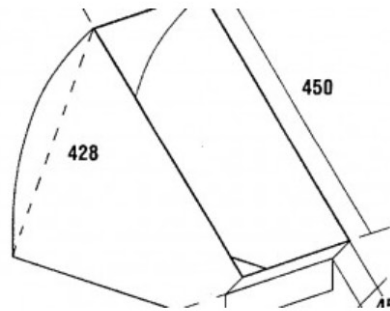

BARBECUE RANGEHOOD DUCTING

400. DL-4
(TRIPLE MOTOR DUCT LENGTH 1200MM)

401. HB 450X250
(HORIZONTAL BEND THREE MOTOR)

402. VB 450X250
(VERTICAL BEND THREE MOTOR)

403. HB 450X250/45
(HORIZONTAL BEND THREE MOTOR 45°)

409. WVC-H 450X250
(WALL VENT COVER HORIZONTAL 450MM X ...)

410. WVC-V 450X250
(WALL VENT COVER VERTICAL 450MM X 25...)

411. DB/RC-4
(BACK DRAFT ROOF COWL 450 X 250)