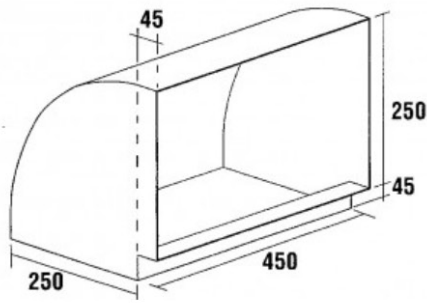

BARBECUE RANGEHOOD DUCTING

400. DL-4
(TRIPLE MOTOR DUCT LENGTH 1200MM)

401. HB 450X250
(HORIZONTAL BEND THREE MOTOR)

402. VB 450X250
(VERTICAL BEND THREE MOTOR)

403. HB 450X250/45
(HORIZONTAL BEND THREE MOTOR 45°)

404. VB 450X250/45
(VERTICAL BEND THREE MOTOR 45°)

405. BD/WV-H 450X250
(BACK DRAFT WALL VENT HORIZONTAL 450...)

406. BD/WV-V 450X250
(BACK DRAFT WALL VENT VERTICAL)

407. RCB
(TRIPLE MOTOR ROOF COWL)

408. RCBA
(TRIPLE MOTOR ROOF COWL)

409. WVC-H 450X250
(WALL VENT COVER HORIZONTAL 450MM X ...)

410. WVC-V 450X250
(WALL VENT COVER VERTICAL 450MM X 25...)

411. DB/RC-4
(BACK DRAFT ROOF COWL 450 X 250)