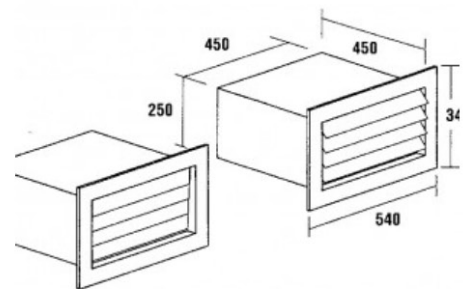

BARBECUE RANGEHOOD DUCTING

400. DL-4
(TRIPLE MOTOR DUCT LENGTH 1200MM)

401. HB 450X250
(HORIZONTAL BEND THREE MOTOR)

402. VB 450X250
(VERTICAL BEND THREE MOTOR)

403. HB 450X250/45
(HORIZONTAL BEND THREE MOTOR 45°)

404. VB 450X250/45
(VERTICAL BEND THREE MOTOR 45°)

405. BD/WV-H 450X250
(BACK DRAFT WALL VENT HORIZONTAL 450...)

406. BD/WV-V 450X250
(BACK DRAFT WALL VENT VERTICAL)

407. RCB
(TRIPLE MOTOR ROOF COWL)

408. RCBA
(TRIPLE MOTOR ROOF COWL)