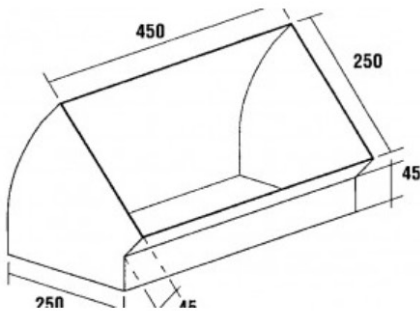

BARBECUE RANGEHOOD DUCTING

400. DL-4
(TRIPLE MOTOR DUCT LENGTH 1200MM)

401. HB 450X250
(HORIZONTAL BEND THREE MOTOR)

402. VB 450X250
(VERTICAL BEND THREE MOTOR)

403. HB 450X250/45
(HORIZONTAL BEND THREE MOTOR 45°)

404. VB 450X250/45
(VERTICAL BEND THREE MOTOR 45°)

405. BD/WV-H 450X250
(BACK DRAFT WALL VENT HORIZONTAL 450...)

406. BD/WV-V 450X250
(BACK DRAFT WALL VENT VERTICAL)

407. RCB
(TRIPLE MOTOR ROOF COWL)

408. RCBA
(TRIPLE MOTOR ROOF COWL)