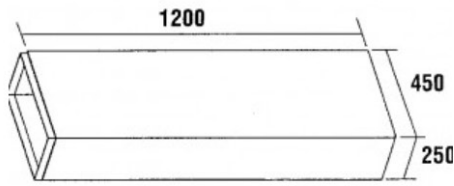

BARBECUE RANGEHOOD DUCTING

400. DL-4
(TRIPLE MOTOR DUCT LENGTH 1200MM)

401. HB 450X250
(HORIZONTAL BEND THREE MOTOR)

402. VB 450X250
(VERTICAL BEND THREE MOTOR)

403. HB 450X250/45
(HORIZONTAL BEND THREE MOTOR 45°)