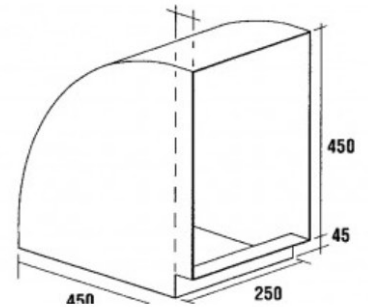

BARBECUE RANGEHOOD DUCTING

400. DL-4
(TRIPLE MOTOR DUCT LENGTH 1200MM)

401. HB 450X250
(HORIZONTAL BEND THREE MOTOR)

402. VB 450X250
(VERTICAL BEND THREE MOTOR)

403. HB 450X250/45
(HORIZONTAL BEND THREE MOTOR 45°)

404. VB 450X250/45
(VERTICAL BEND THREE MOTOR 45°)

405. BD/WV-H 450X250
(BACK DRAFT WALL VENT HORIZONTAL 450...)

406. BD/WV-V 450X250
(BACK DRAFT WALL VENT VERTICAL)

407. RCB
(TRIPLE MOTOR ROOF COWL)

408. RCBA
(TRIPLE MOTOR ROOF COWL)