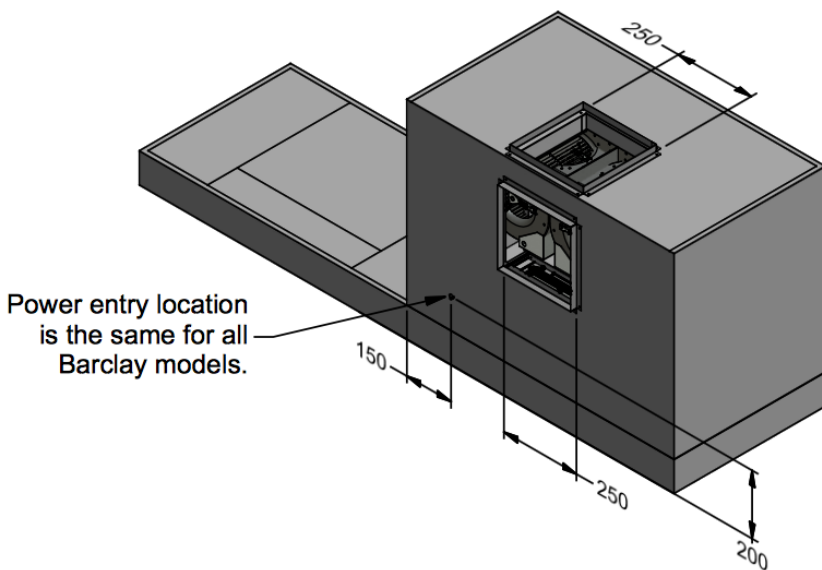

Optional Design

Motor Box can be either L/H or R/H.

Model	BAR 1800-2400L-2	BAR 2400-3000L-2	Model	BAR 1800-2400L-2	BAR 2400-300L-2
Body Width	1800mm-2400mm	2400mm-3000mm	Filter Size	Varies depending on length of rangehood	Varies depending on length of rangehood
Motor Box / Flue Width	900mm,1000mm,1200mm	900mm,1000mm,1200mm	Conversion Top/Back Back/Top	NO	NO
Motor Qty	2	2	Electrical Connection	Junction Box	Junction Box
LED Light	Cool	Cool	Minimum Height (H =)	550mm	550mm
Nightlight	YES	YES	Maximum Height (H =)	1550mm	1550mm
Light Qty	Varies depending on length of rangehood	Varies depending on length of rangehood	PowderKote® Available	N/A	N/A
Light Centres	Varies depending on length of rangehood	Varies depending on length of rangehood	All-thread Fixing Centres	N/A	N/A
Filter Qty	Varies depending on length of rangehood	Varies depending on length of rangehood	Corner Type	Square	Square