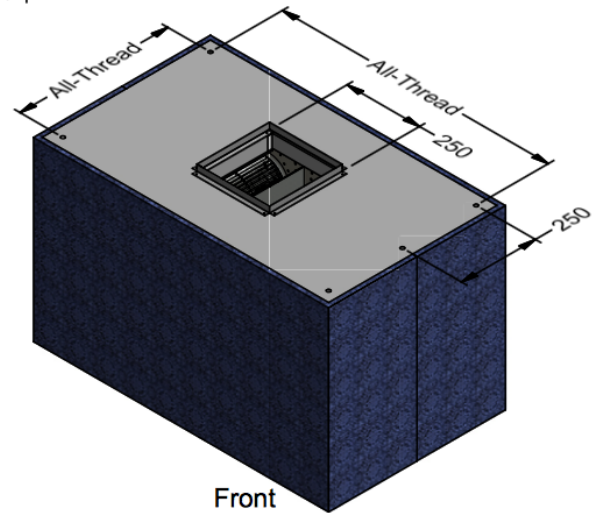

Power entry location is the same for all Belgrad models.

Model	BEL 900L-2	BEL 1000L-2	Model	BEL 900L-2	BEL 1000L-2
Body Width	900mm	1000mm	Filter Size	272mm x 422mm	290mm x 422mm
Motor Box / Flue Width	N/A	N/A	Conversion Top/Back Back/Top	NO	NO
Motor Qty	2	2	Electrical Connection	10 Amp Lead	10 Amp Lead
LED Light	Cool	Cool	Minimum Height (H =)	400mm	400mm
Nightlight	YES	YES	Maximum Height (H =)	1100mm	1100mm
Light Qty	2	2	PowderKote® Available	N/A	N/A
Light Centres	510mm	510mm	All-thread Fixing Centres	500mm x 800mm	500mm x 900mm
Filter Qty	3	3	Corner Type	Square	Square

Power entry location is the same for all Belgrad models.

Front

Front

Model	BEL 1200L-2	BEL 1200L-3	Model	BEL 1200L-2	BEL 1200L-3
Body Width	1200mm	1200mm	Filter Size	272mm x 422mm	272mm x 422mm
Motor Box / Flue Width	N/A	N/A	Conversion Top/Back Back/Top	NO	NO
Motor Qty	2	3	Electrical Connection	10 Amp Lead	10 Amp Lead
LED Light	Cool	Cool	Minimum Height (H =)	400mm	400mm
Nightlight	YES	YES	Maximum Height (H =)	1100mm	1100mm
Light Qty	2	2	PowderKote® Available	N/A	N/A
Light Centres	648mm	648mm	All-thread Fixing Centres	500mm x 1100mm	500mm x 1100mm
Filter Qty	4	4	Corner Type	Square	Square