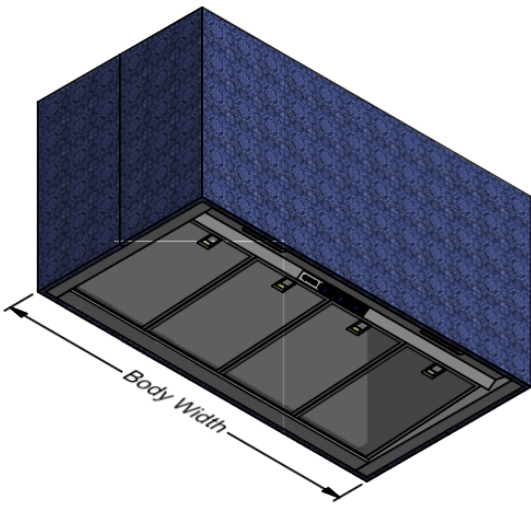

Power entry location is the same for all Belgrad models.

Model	BEL 900L-2	BEL 1000L-2	Model	BEL 900L-2	BEL 1000L-2
Body Width	900mm	1000mm	Filter Size	272mm x 422mm	290mm x 422mm
Motor Box / Flue Width	N/A	N/A	Conversion Top/Back Back/Top	NO	NO
Motor Qty	2	2	Electrical Connection	10 Amp Lead	10 Amp Lead
LED Light	Cool	Cool	Minimum Height (H =)	400mm	400mm
Nightlight	YES	YES	Maximum Height (H =)	1100mm	1100mm
Light Qty	2	2	PowderKote® Available	N/A	N/A
Light Centres	510mm	510mm	All-thread Fixing Centres	500mm x 800mm	500mm x 900mm
Filter Qty	3	3	Corner Type	Square	Square

Power entry location is the same for all Belgrad models.

Front

Front

Model	BEL 1200L-2	BEL 1200L-3	Model	BEL 1200L-2	BEL 1200L-3
Body Width	1200mm	1200mm	Filter Size	272mm x 422mm	272mm x 422mm
Motor Box / Flue Width	N/A	N/A	Conversion Top/Back Back/Top	NO	NO
Motor Qty	2	3	Electrical Connection	10 Amp Lead	10 Amp Lead
LED Light	Cool	Cool	Minimum Height (H =)	400mm	400mm
Nightlight	YES	YES	Maximum Height (H =)	1100mm	1100mm
Light Qty	2	2	PowderKote® Available	N/A	N/A
Light Centres	648mm	648mm	All-thread Fixing Centres	500mm x 1100mm	500mm x 1100mm
Filter Qty	4	4	Corner Type	Square	Square