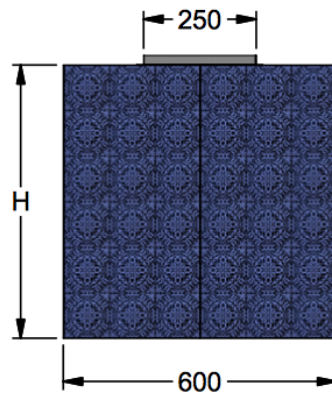

Power entry location is the same for all Belgrad models.

Model	BEL 900L-2	BEL 1000L-2	Model	BEL 900L-2	BEL 1000L-2
Body Width	900mm	1000mm	Filter Size	272mm x 422mm	290mm x 422mm
Motor Box / Flue Width	N/A	N/A	Conversion Top/Back Back/Top	NO	NO
Motor Qty	2	2	Electrical Connection	10 Amp Lead	10 Amp Lead
LED Light	Cool	Cool	Minimum Height (H =)	400mm	400mm
Nightlight	YES	YES	Maximum Height (H =)	1100mm	1100mm
Light Qty	2	2	PowderKote® Available	N/A	N/A
Light Centres	510mm	510mm	All-thread Fixing Centres	500mm x 800mm	500mm x 900mm
Filter Qty	3	3	Corner Type	Square	Square

Power entry location is the same for all Belgrad models.

Front

Front

Model	BEL 1200L-2	BEL 1200L-3	Model	BEL 1200L-2	BEL 1200L-3
Body Width	1200mm	1200mm	Filter Size	272mm x 422mm	272mm x 422mm
Motor Box / Flue Width	N/A	N/A	Conversion Top/Back Back/Top	NO	NO
Motor Qty	2	3	Electrical Connection	10 Amp Lead	10 Amp Lead
LED Light	Cool	Cool	Minimum Height (H =)	400mm	400mm
Nightlight	YES	YES	Maximum Height (H =)	1100mm	1100mm
Light Qty	2	2	PowderKote® Available	N/A	N/A
Light Centres	648mm	648mm	All-thread Fixing Centres	500mm x 1100mm	500mm x 1100mm
Filter Qty	4	4	Corner Type	Square	Square