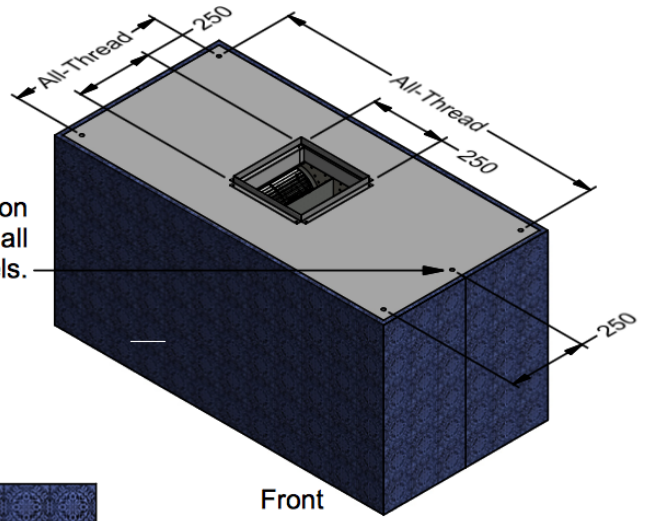

Power entry location is the same for all Belgrad models.

Model	BEL 900L-2	BEL 1000L-2	Model	BEL 900L-2	BEL 1000L-2
Body Width	900mm	1000mm	Filter Size	272mm x 422mm	290mm x 422mm
Motor Box / Flue Width	N/A	N/A	Conversion Top/Back Back/Top	NO	NO
Motor Qty	2	2	Electrical Connection	10 Amp Lead	10 Amp Lead
LED Light	Cool	Cool	Minimum Height (H =)	400mm	400mm
Nightlight	YES	YES	Maximum Height (H =)	1100mm	1100mm
Light Qty	2	2	PowderKote® Available	N/A	N/A
Light Centres	510mm	510mm	All-thread Fixing Centres	500mm x 800mm	500mm x 900mm
Filter Qty	3	3	Corner Type	Square	Square

Power entry location is the same for all Belgrad models.

Front

Front

Model	BEL 1200L-2	BEL 1200L-3	Model	BEL 1200L-2	BEL 1200L-3
Body Width	1200mm	1200mm	Filter Size	272mm x 422mm	272mm x 422mm
Motor Box / Flue Width	N/A	N/A	Conversion Top/Back Back/Top	NO	NO
Motor Qty	2	3	Electrical Connection	10 Amp Lead	10 Amp Lead
LED Light	Cool	Cool	Minimum Height (H =)	400mm	400mm
Nightlight	YES	YES	Maximum Height (H =)	1100mm	1100mm
Light Qty	2	2	PowderKote® Available	N/A	N/A
Light Centres	648mm	648mm	All-thread Fixing Centres	500mm x 1100mm	500mm x 1100mm
Filter Qty	4	4	Corner Type	Square	Square