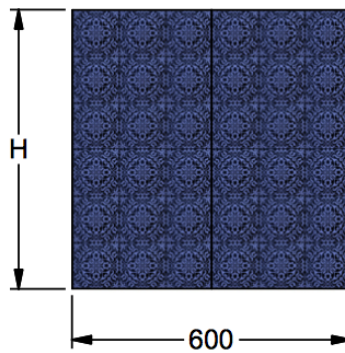

Power entry location is the same for all Belgrad models.

Model	BEL 900L-2	BEL 1000L-2	Model	BEL 900L-2	BEL 1000L-2
Body Width	900mm	1000mm	Filter Size	272mm x 422mm	290mm x 422mm
Motor Box / Flue Width	N/A	N/A	Conversion Top/Back Back/Top	NO	NO
Motor Qty	2	2	Electrical Connection	10 Amp Lead	10 Amp Lead
LED Light	Cool	Cool	Minimum Height (H =)	400mm	400mm
Nightlight	YES	YES	Maximum Height (H =)	1100mm	1100mm
Light Qty	2	2	PowderKote® Available	N/A	N/A
Light Centres	510mm	510mm	All-thread Fixing Centres	500mm x 800mm	500mm x 900mm
Filter Qty	3	3	Corner Type	Square	Square

Power entry location is the same for all Belgrad models.

Front

Front

Model	BEL 1200L-2	BEL 1200L-3	Model	BEL 1200L-2	BEL 1200L-3
Body Width	1200mm	1200mm	Filter Size	272mm x 422mm	272mm x 422mm
Motor Box / Flue Width	N/A	N/A	Conversion Top/Back Back/Top	NO	NO
Motor Qty	2	3	Electrical Connection	10 Amp Lead	10 Amp Lead
LED Light	Cool	Cool	Minimum Height (H =)	400mm	400mm
Nightlight	YES	YES	Maximum Height (H =)	1100mm	1100mm
Light Qty	2	2	PowderKote® Available	N/A	N/A
Light Centres	648mm	648mm	All-thread Fixing Centres	500mm x 1100mm	500mm x 1100mm
Filter Qty	4	4	Corner Type	Square	Square