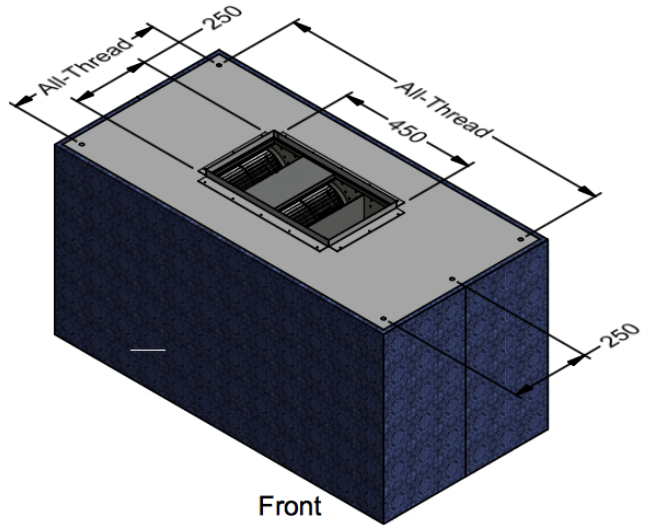

Power entry location is the same for all Belgrad models.

Model	BEL 900L-2	BEL 1000L-2	Model	BEL 900L-2	BEL 1000L-2
Body Width	900mm	1000mm	Filter Size	272mm x 422mm	290mm x 422mm
Motor Box / Flue Width	N/A	N/A	Conversion Top/Back Back/Top	NO	NO
Motor Qty	2	2	Electrical Connection	10 Amp Lead	10 Amp Lead
LED Light	Cool	Cool	Minimum Height (H =)	400mm	400mm
Nightlight	YES	YES	Maximum Height (H =)	1100mm	1100mm
Light Qty	2	2	PowderKote® Available	N/A	N/A
Light Centres	510mm	510mm	All-thread Fixing Centres	500mm x 800mm	500mm x 900mm
Filter Qty	3	3	Corner Type	Square	Square

Power entry location is the same for all Belgrad models.

Front

Front

Model	BEL 1200L-2	BEL 1200L-3	Model	BEL 1200L-2	BEL 1200L-3
Body Width	1200mm	1200mm	Filter Size	272mm x 422mm	272mm x 422mm
Motor Box / Flue Width	N/A	N/A	Conversion Top/Back Back/Top	NO	NO
Motor Qty	2	3	Electrical Connection	10 Amp Lead	10 Amp Lead
LED Light	Cool	Cool	Minimum Height (H =)	400mm	400mm
Nightlight	YES	YES	Maximum Height (H =)	1100mm	1100mm
Light Qty	2	2	PowderKote® Available	N/A	N/A
Light Centres	648mm	648mm	All-thread Fixing Centres	500mm x 1100mm	500mm x 1100mm
Filter Qty	4	4	Corner Type	Square	Square