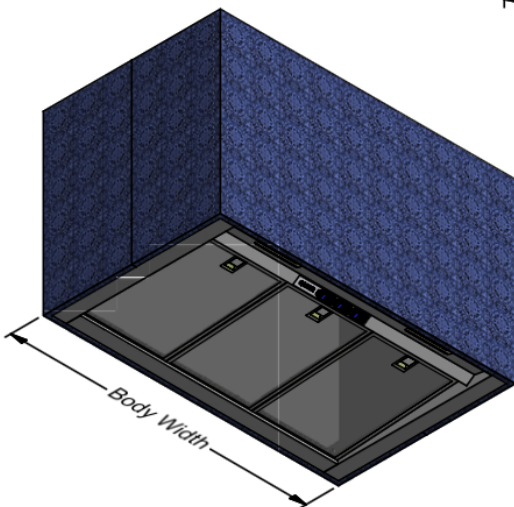

Power entry location is the same for all Belgrad models.

Model	BEL 900L-2	BEL 1000L-2	Model	BEL 900L-2	BEL 1000L-2
Body Width	900mm	1000mm	Filter Size	272mm x 422mm	290mm x 422mm
Motor Box / Flue Width	N/A	N/A	Conversion Top/Back Back/Top	NO	NO
Motor Qty	2	2	Electrical Connection	10 Amp Lead	10 Amp Lead
LED Light	Cool	Cool	Minimum Height (H =)	400mm	400mm
Nightlight	YES	YES	Maximum Height (H =)	1100mm	1100mm
Light Qty	2	2	PowderKote® Available	N/A	N/A
Light Centres	510mm	510mm	All-thread Fixing Centres	500mm x 800mm	500mm x 900mm
Filter Qty	3	3	Corner Type	Square	Square

Power entry location is the same for all Belgrad models.

Front

Front

Model	BEL 1200L-2	BEL 1200L-3	Model	BEL 1200L-2	BEL 1200L-3
Body Width	1200mm	1200mm	Filter Size	272mm x 422mm	272mm x 422mm
Motor Box / Flue Width	N/A	N/A	Conversion Top/Back Back/Top	NO	NO
Motor Qty	2	3	Electrical Connection	10 Amp Lead	10 Amp Lead
LED Light	Cool	Cool	Minimum Height (H =)	400mm	400mm
Nightlight	YES	YES	Maximum Height (H =)	1100mm	1100mm
Light Qty	2	2	PowderKote® Available	N/A	N/A
Light Centres	648mm	648mm	All-thread Fixing Centres	500mm x 1100mm	500mm x 1100mm
Filter Qty	4	4	Corner Type	Square	Square