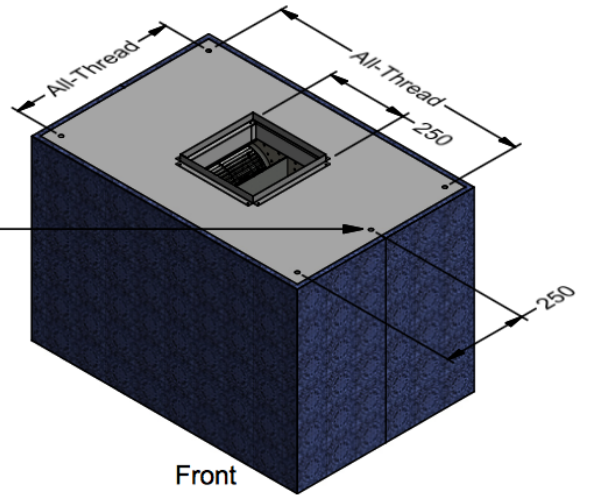

Power entry location is the same for all Belgrad models.

Model	BEL 900L-2	BEL 1000L-2	Model	BEL 900L-2	BEL 1000L-2
Body Width	900mm	1000mm	Filter Size	272mm x 422mm	290mm x 422mm
Motor Box / Flue Width	N/A	N/A	Conversion Top/Back Back/Top	NO	NO
Motor Qty	2	2	Electrical Connection	10 Amp Lead	10 Amp Lead
LED Light	Cool	Cool	Minimum Height (H =)	400mm	400mm
Nightlight	YES	YES	Maximum Height (H =)	1100mm	1100mm
Light Qty	2	2	PowderKote® Available	N/A	N/A
Light Centres	510mm	510mm	All-thread Fixing Centres	500mm x 800mm	500mm x 900mm
Filter Qty	3	3	Corner Type	Square	Square

Power entry location is the same for all Belgrad models.

Front

Front

Model	BEL 1200L-2	BEL 1200L-3	Model	BEL 1200L-2	BEL 1200L-3
Body Width	1200mm	1200mm	Filter Size	272mm x 422mm	272mm x 422mm
Motor Box / Flue Width	N/A	N/A	Conversion Top/Back Back/Top	NO	NO
Motor Qty	2	3	Electrical Connection	10 Amp Lead	10 Amp Lead
LED Light	Cool	Cool	Minimum Height (H =)	400mm	400mm
Nightlight	YES	YES	Maximum Height (H =)	1100mm	1100mm
Light Qty	2	2	PowderKote® Available	N/A	N/A
Light Centres	648mm	648mm	All-thread Fixing Centres	500mm x 1100mm	500mm x 1100mm
Filter Qty	4	4	Corner Type	Square	Square