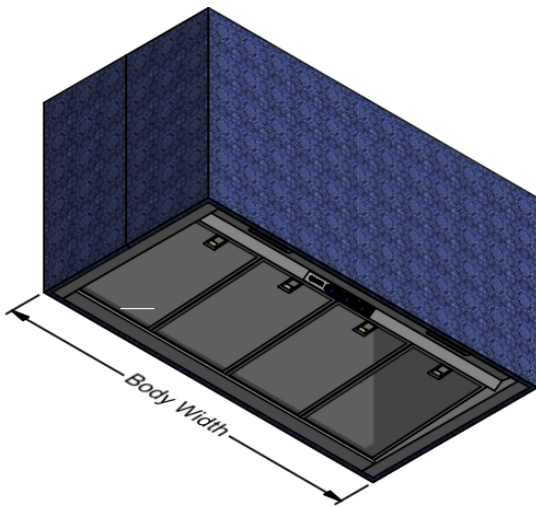

Power entry location is the same for all Belgrad models.

Model	BEL 900L-2	BEL 1000L-2	Model	BEL 900L-2	BEL 1000L-2
Body Width	900mm	1000mm	Filter Size	272mm x 422mm	290mm x 422mm
Motor Box / Flue Width	N/A	N/A	Conversion Top/Back Back/Top	NO	NO
Motor Qty	2	2	Electrical Connection	10 Amp Lead	10 Amp Lead
LED Light	Cool	Cool	Minimum Height (H =)	400mm	400mm
Nightlight	YES	YES	Maximum Height (H =)	1100mm	1100mm
Light Qty	2	2	PowderKote® Available	N/A	N/A
Light Centres	510mm	510mm	All-thread Fixing Centres	500mm x 800mm	500mm x 900mm
Filter Qty	3	3	Corner Type	Square	Square

Power entry location is the same for all Belgrad models.

Front

Front

Model	BEL 1200L-2	BEL 1200L-3	Model	BEL 1200L-2	BEL 1200L-3
Body Width	1200mm	1200mm	Filter Size	272mm x 422mm	272mm x 422mm
Motor Box / Flue Width	N/A	N/A	Conversion Top/Back Back/Top	NO	NO
Motor Qty	2	3	Electrical Connection	10 Amp Lead	10 Amp Lead
LED Light	Cool	Cool	Minimum Height (H =)	400mm	400mm
Nightlight	YES	YES	Maximum Height (H =)	1100mm	1100mm
Light Qty	2	2	PowderKote® Available	N/A	N/A
Light Centres	648mm	648mm	All-thread Fixing Centres	500mm x 1100mm	500mm x 1100mm
Filter Qty	4	4	Corner Type	Square	Square