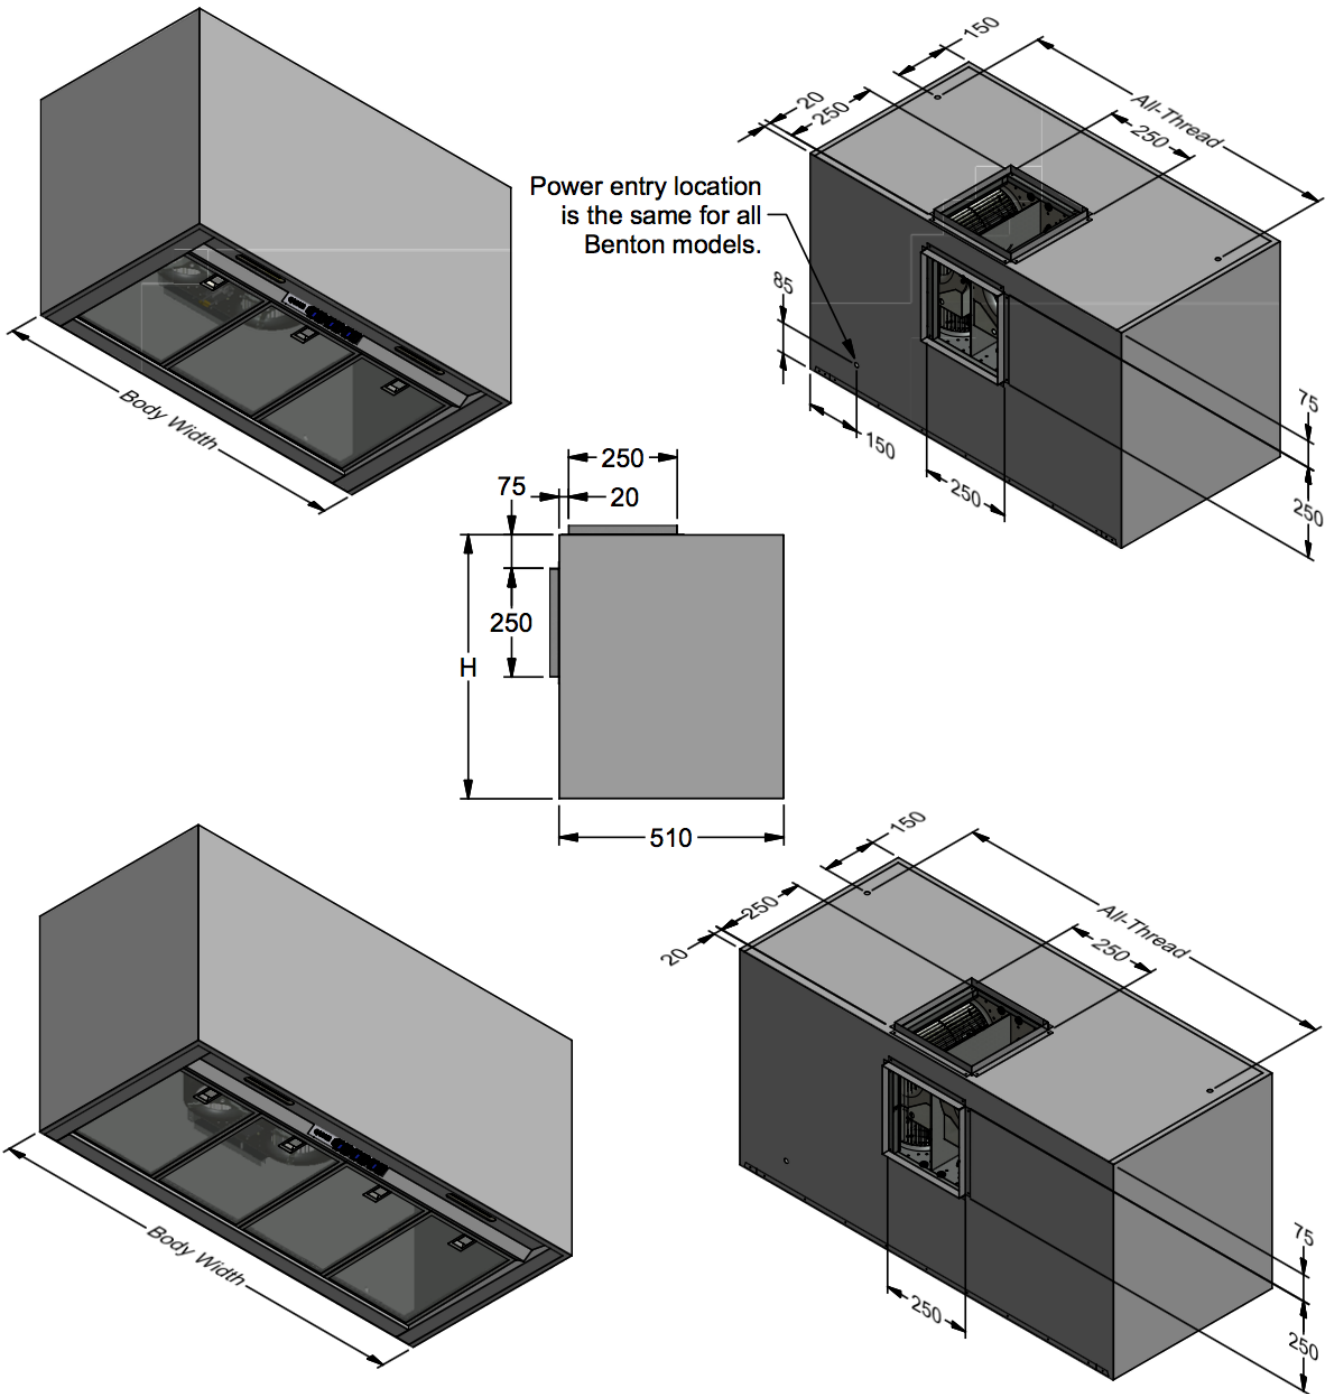

All-Thread rods are supplied for extra support.

Model	BRH 600L-1	BRH 900L-1	BRH 900L-2	Model	BRH 600L-1	BRH 900L-1	BRH 900L-2
Body Width	600mm	900mm	900mm	Filter Size	272mm x 355mm	272mm x 355mm	272mm x 355mm
Motor Box / Flue Width	N/A	N/A	N/A	Conversion Top/Back Back/Top	NO	NO	NO
Motor Qty	1	1	2	Electrical Connection	Junction Box	Junction Box	Junction Box
LED Light	Cool	Cool	Cool	Minimum Height (H =)	400mm	400mm	400mm
Nightlight	YES	YES	YES	Maximum Height (H =)	1450mm	1450mm	1450mm
Light Qty	2	2	2	PowderKote® Available	YES	YES	YES
Light Centres	310mm	510mm	510mm	All-thread Fixing Centres	500mm	800mm	800mm
Filter Qty	2	3	3	Corner Type	Square	Square	Square

All-Thread rods are supplied for extra support.

Model	BRH 1000L-2	BRH 1200L-2	Model	BRH 1000L-2	BRH 1200L-2
Body Width	1000mm	1200mm	Filter Size	290mm x 355mm	272mm x 355mm
Motor Box / Flue Width	N/A	N/A	Conversion Top/Back Back/Top	NO	NO
Motor Qty	2	2	Electrical Connection	Junction Box	Junction Box
LED Light	Cool	Cool	Minimum Height (H =)	400mm	400mm
Nightlight	YES	YES	Maximum Height (H =)	1450mm	1450mm
Light Qty	2	2	PowderKote® Available	YES	YES
Light Centres	510mm	648mm	All-thread Fixing Centres	800mm	950mm
Filter Qty	3	4	Corner Type	Square	Square