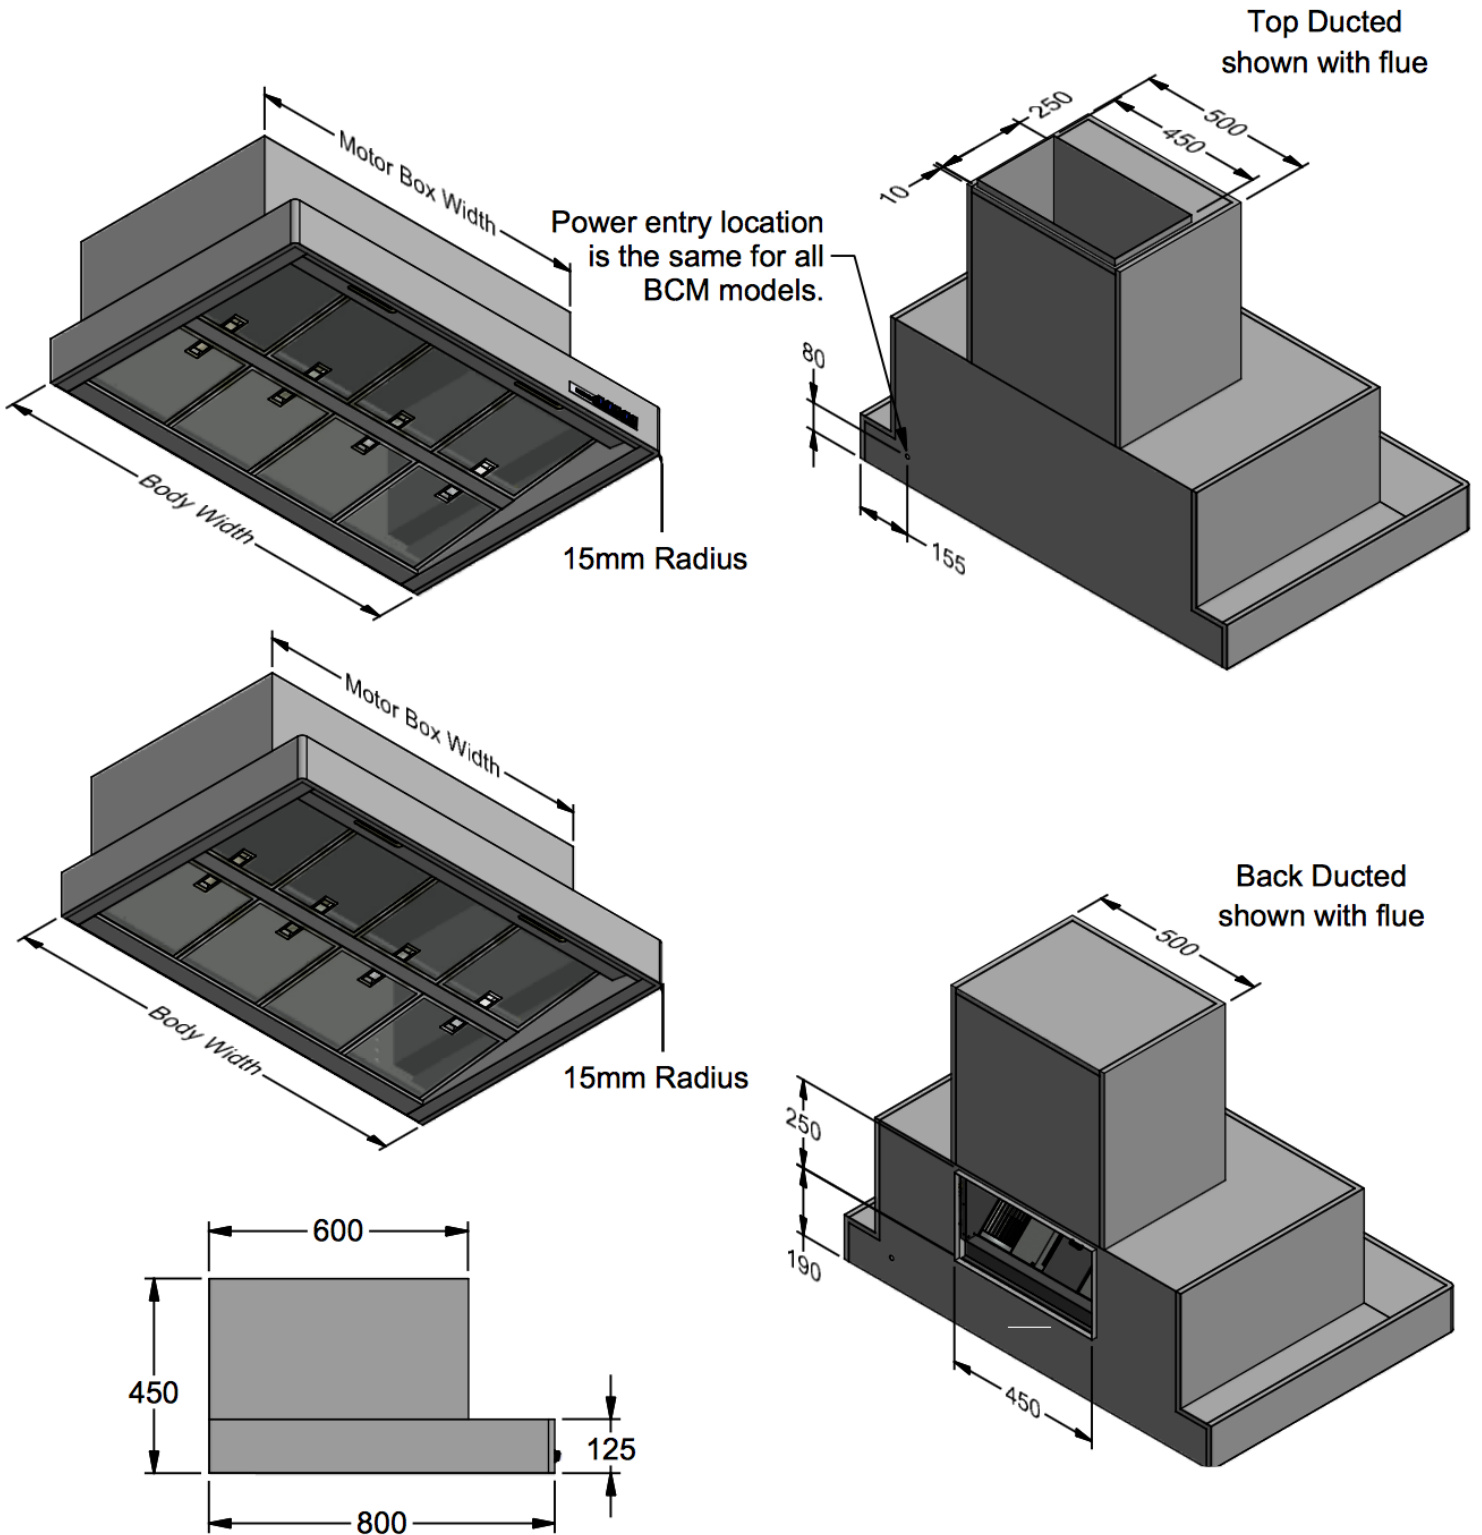

Front switching and Remote switching

Model	Model Width	Motor Box Width	No. of Lights	Light Centres	No. of Filters	Filter Size
BCM 1000L-3	BCM 1000L-3R	800mm	2	580mm	6	290 x 290mm
BCM 1200L-3	BCM 1200L-3R	1000mm	2	545mm	8	272 x 290mm
BCM 1500L-3	BMC 1500L-3R	1300mm	3	459mm	6	459 x 290mm

SHROUD OPTIONS

BCM 1000L-3 SHROUD

BCM 1200L-3 SHROUD

BCM 1500L-3 SHROUD

Minimum height: 325mm
Maximum height: 1450mm
Shrouds can be supplied in
Powderkote colours.