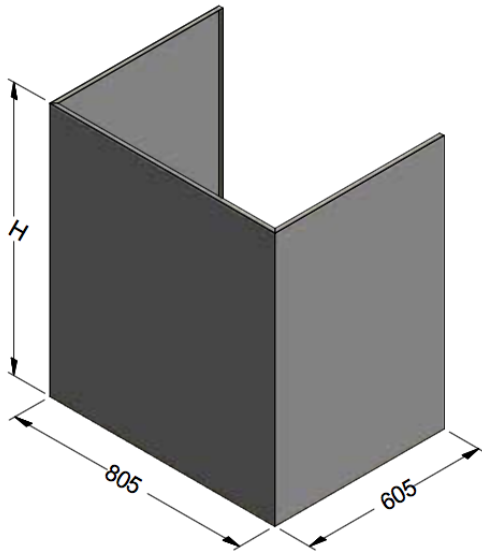

Front switching and Remote switching

Model	Model Width	Motor Box Width	No. of Lights	Light Centres	No. of Filters	Filter Size
BCM 1000L-3	BCM 1000L-3R	800mm	2	580mm	6	290 x 290mm
BCM 1200L-3	BCM 1200L-3R	1000mm	2	545mm	8	272 x 290mm
BCM 1500L-3	BMC 1500L-3R	1300mm	3	459mm	6	459 x 290mm

SHROUD OPTIONS

BCM 1000L-3 SHROUD

BCM 1200L-3 SHROUD

BCM 1500L-3 SHROUD

Minimum height: 325mm
Maximum height: 1450mm
Shrouds can be supplied in
Powderkote colours.