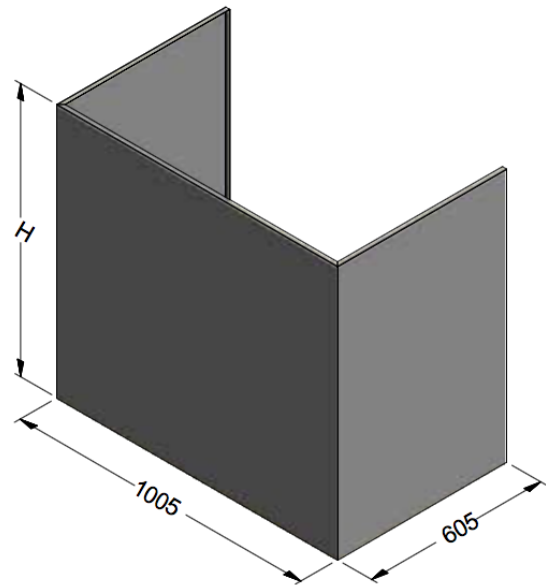

Front switching and Remote switching

Model	Model Width	Motor Box Width	No. of Lights	Light Centres	No. of Filters	Filter Size
BCM 1000L-3	BCM 1000L-3R	800mm	2	580mm	6	290 x 290mm
BCM 1200L-3	BCM 1200L-3R	1000mm	2	545mm	8	272 x 290mm
BCM 1500L-3	BMC 1500L-3R	1300mm	3	459mm	6	459 x 290mm

SHROUD OPTIONS

BCM 1000L-3 SHROUD

BCM 1200L-3 SHROUD

BCM 1500L-3 SHROUD

Minimum height: 325mm
Maximum height: 1450mm
Shrouds can be supplied in
Powderkote colours.