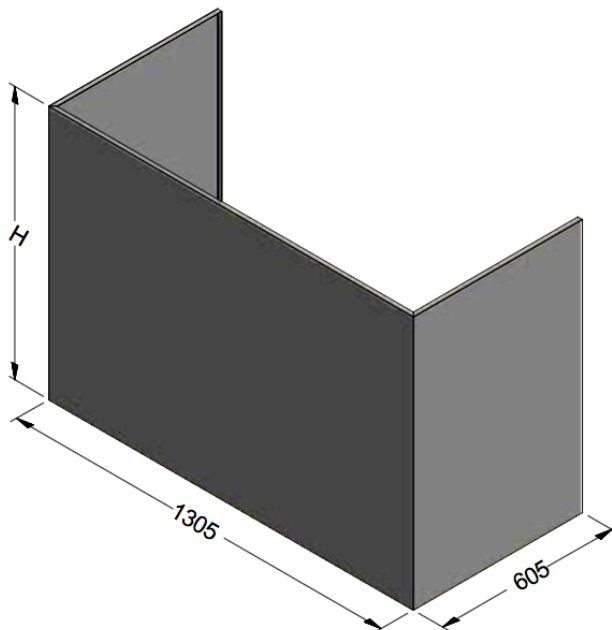

Front switching and Remote switching

Model	Model Width	Motor Box Width	No. of Lights	Light Centres	No. of Filters	Filter Size
BCM 1000L-3	BCM 1000L-3R	800mm	2	580mm	6	290 x 290mm
BCM 1200L-3	BCM 1200L-3R	1000mm	2	545mm	8	272 x 290mm
BCM 1500L-3	BMC 1500L-3R	1300mm	3	459mm	6	459 x 290mm

SHROUD OPTIONS

BCM 1000L-3 SHROUD

BCM 1200L-3 SHROUD

BCM 1500L-3 SHROUD

Minimum height: 325mm
Maximum height: 1450mm
Shrouds can be supplied in
Powderkote colours.