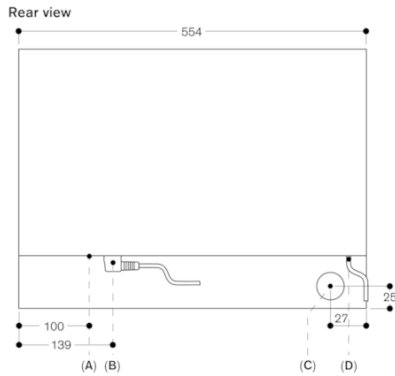

Measurements in mm

Measurements in mm