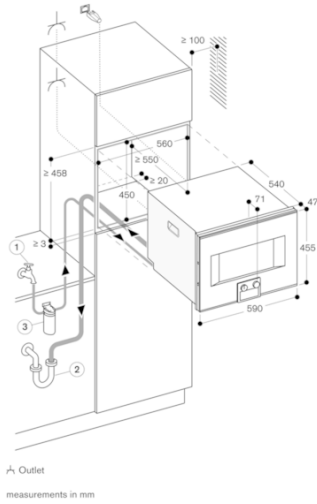

Measurements in mm

Measurements in mm