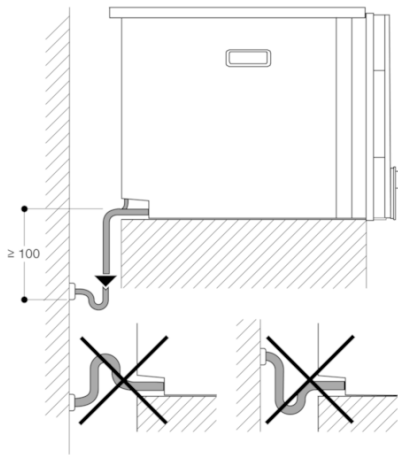

Measurements in mm

Measurements in mm