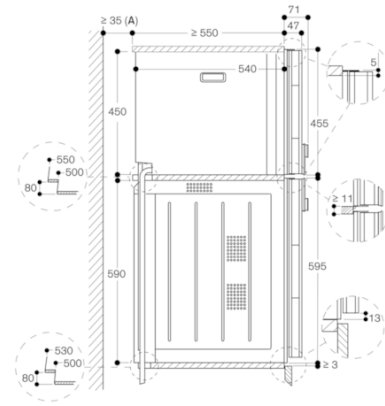

Measurements in mm

Side view BS 474/475 over BO