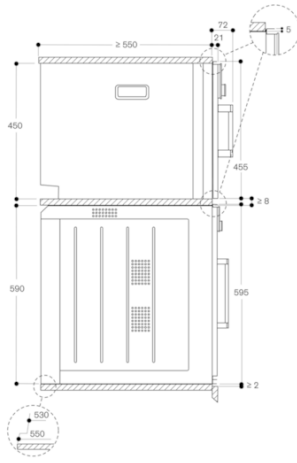

##### Overall appliance dimensions (HxWxD) (in)

##### Required cutout size (HxWxD) (in)

##### Product packaging dimensions (HxWxD) (in)

##### Gross weight (lbs)

106

2020-03-25

Page 1

△ Outlet  
Measurements in mm

Side view of BSP 220/250 over BOP

Measurements in mm