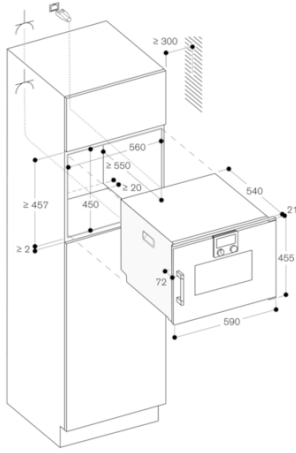

#### Product Features

Product color

Construction type

Built-in

Door opening

Lateral

Required cutout size (HxWxD) (mm)

450-450 x 560-560 x 550

Overall appliance dimensions (HxWxD)

(mm)

455 x 590 x 540

Product packaging dimensions

(HxWxD) (mm)

585 x 825 x 695

Control Panel Material

Door Material - primary cavity

Plug type

Gardy plug w/ earthing

Overall appliance dimensions (HxWxD)

(in)

Required cutout size (HxWxD) (in)

Product packaging dimensions

(HxWxD) (in)

Net weight (lbs)

101.000

Gross weight (lbs)

106

2020-03-25

Page 1

△ Outlet  
Measurements in mm

Side view of BSP 220/250 over BOP

Measurements in mm