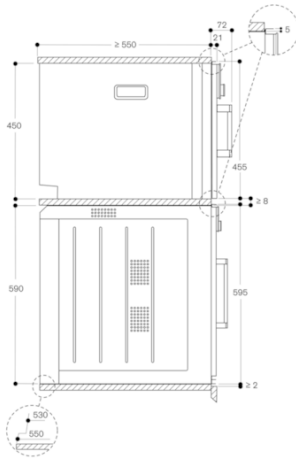

#### Product Features

Product color

Construction type

Built-in

Door opening

Lateral

Required cutout size (HxWxD) (mm)

450-450 x 560-560 x 550

Overall appliance dimensions (HxWxD)

(mm)

455 x 590 x 540

Product packaging dimensions

(HxWxD) (mm)

585 x 825 x 695

Control Panel Material

Door Material - primary cavity

Plug type

Gardy plug w/ earthing

Overall appliance dimensions (HxWxD)

(in)

Required cutout size (HxWxD) (in)

Product packaging dimensions

(HxWxD) (in)

Net weight (lbs)

101.000

Gross weight (lbs)

106

2020-03-25

Page 1

△ Outlet  
Measurements in mm

Side view of BSP 220/250 over BOP

Measurements in mm