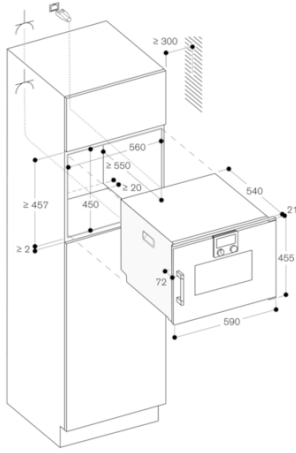

Built-in

Door opening

Lateral

Required cutout size (HxWxD) (mm)

450-450 x 560-560 x 550

Overall appliance dimensions (HxWxD) (mm)

455 x 590 x 540

Product packaging dimensions (HxWxD) (mm)

585 x 825 x 695

Control Panel Material

Door Material - primary cavity

Glass

Net weight (kg)

45.704

Approval certificates

Australia Standards, CCC, CE, China, China ROHS 20, Eurasian, G-Mark, Ukraine, VDE

Overall appliance dimensions (HxWxD) (in)

Required cutout size (HxWxD) (in)

Product packaging dimensions (HxWxD) (in)

Net weight (lbs)

101.000

Gross weight (lbs)

106

2020-03-25

Page 1

△ Outlet
Measurements in mm

Side view of BSP 220/250 over BOP

Measurements in mm