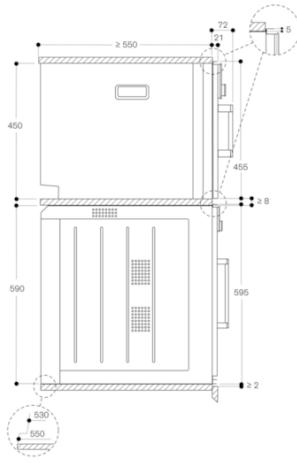

Built-in

Door opening

Lateral

Required cutout size (HxWxD) (mm)

450-450 x 560-560 x 550

Overall appliance dimensions (HxWxD) (mm)

455 x 590 x 540

Product packaging dimensions (HxWxD) (mm)

585 x 825 x 695

Control Panel Material

Door Material - primary cavity

Glass

Net weight (kg)

45.704

Approval certificates

Australia Standards, CCC, CE, China, China ROHS 20, Eurasian, G-Mark, Ukraine, VDE

Overall appliance dimensions (HxWxD) (in)

Required cutout size (HxWxD) (in)

Product packaging dimensions (HxWxD) (in)

Net weight (lbs)

101.000

Gross weight (lbs)

106

2020-03-25

Page 1

△ Outlet
Measurements in mm

Side view of BSP 220/250 over BOP

Measurements in mm