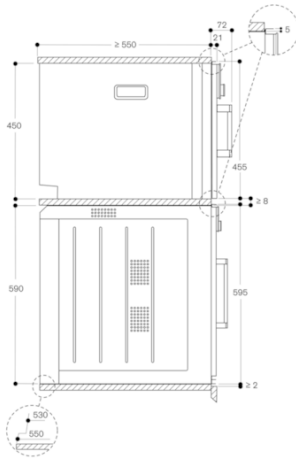

Door opening

Lateral

Required cutout size (HxWxD) (mm)

450-450 x 560-560 x 550

Overall appliance dimensions (HxWxD)

(mm)

455 x 590 x 540

Product packaging dimensions

(HxWxD) (mm)

585 x 825 x 695

Control Panel Material

Door Material - primary cavity

Glass

Net weight (kg)

45.704

Approval certificates

(in)

Required cutout size (HxWxD) (in)

Product packaging dimensions

(HxWxD) (in)

Net weight (lbs)

101.000

Gross weight (lbs)

106

2020-03-25

Page 1

△ Outlet
Measurements in mm

Side view of BSP 220/250 over BOP

Measurements in mm