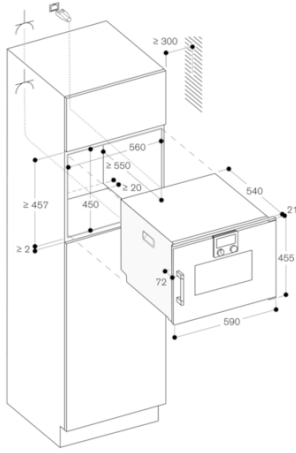

Door opening

Lateral

Required cutout size (HxWxD) (mm)

450-450 x 560-560 x 550

Overall appliance dimensions (HxWxD)

(mm)

455 x 590 x 540

Product packaging dimensions

(HxWxD) (mm)

585 x 825 x 695

Control Panel Material

Door Material - primary cavity

Glass

Net weight (kg)

45.704

Approval certificates

(in)

Required cutout size (HxWxD) (in)

Product packaging dimensions

(HxWxD) (in)

Net weight (lbs)

101.000

Gross weight (lbs)

106

2020-03-25

Page 1

△ Outlet
Measurements in mm

Side view of BSP 220/250 over BOP

Measurements in mm