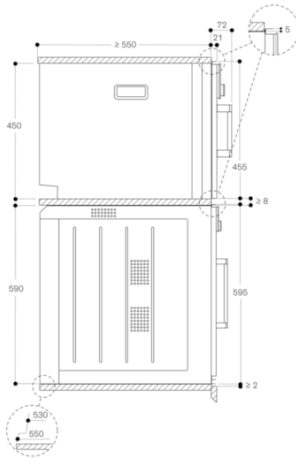

Required cutout size (HxWxD) (mm)

450-450 x 560-560 x 550

Overall appliance dimensions (HxWxD)

(mm)

455 x 590 x 540

Product packaging dimensions

(HxWxD) (mm)

585 x 825 x 695

50

Approval certificates

Australia Standards, CCC, CE, China,
China ROHS 20, Eurasian, G-Mark,
Ukraine, VDE

Power Cord Length

Plug type

Gardy plug w/ earthing

Overall appliance dimensions (HxWxD)

(in)

Required cutout size (HxWxD) (in)

Product packaging dimensions

(HxWxD) (in)

Net weight (lbs)

101.000

Gross weight (lbs)

106

2020-03-25

Page 1

△ Outlet
Measurements in mm

Side view of BSP 220/250 over BOP

Measurements in mm