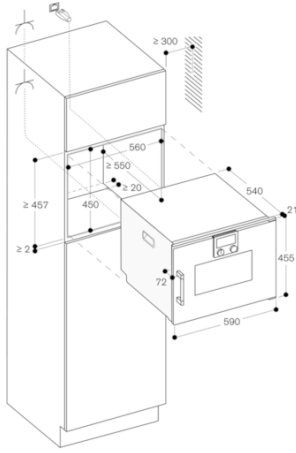

Required cutout size (HxWxD) (mm)

450-450 x 560-560 x 550

Overall appliance dimensions (HxWxD)

(mm)

455 x 590 x 540

Product packaging dimensions

(HxWxD) (mm)

585 x 825 x 695

Required cutout size (HxWxD) (in)

Product packaging dimensions

(HxWxD) (in)

Net weight (lbs)

101.000

Gross weight (lbs)

106

2020-03-25

Page 1

△ Outlet
Measurements in mm

Side view of BSP 220/250 over BOP

Measurements in mm