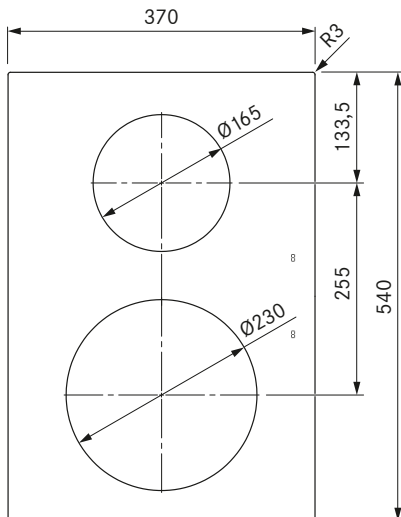

PKI3

BORA Pro induction cooktop

Technical data

Supply voltage	220 - 240 V
Frequency	50/60 Hz
Maximum power consumption	3.68 kW
Maximum power rating	3.68 kW
Minimum fuse protection	1 x 16 A
Power supply cable length	1,5 m
Dimensions (width x depth x height)	370 x 540 x 52 mm
Weight (incl. accessories/packaging)	8.0 kg
Surface material	SCHOTT CERAN®
Cooktop power levels	1 - 9, P
Size of front cooking zone	Ø 230 mm
Size of rear cooking zone	Ø 165 mm
Front cooking zone output	2300 W
Rear cooking zone output	1400 W
Front cooking zone power setting output	3680 W
Rear cooking zone power setting output	2200 W