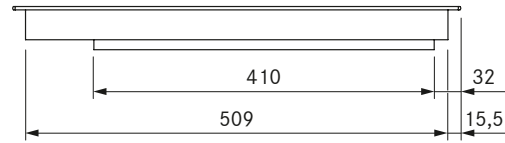

PKI3

BORA Pro induction cooktop

Technical data

Supply voltage	220 - 240 V
Frequency	50/60 Hz
Maximum power consumption	3.68 kW
Maximum power rating	3.68 kW
Minimum fuse protection	1 x 16 A
Power supply cable length	1,5 m
Dimensions (width x depth x height)	370 x 540 x 52 mm
Weight (incl. accessories/packaging)	8.0 kg
Surface material	SCHOTT CERAN®
Cooktop power levels	1 - 9, P
Size of front cooking zone	Ø 230 mm
Size of rear cooking zone	Ø 165 mm
Front cooking zone output	2300 W
Rear cooking zone output	1400 W
Front cooking zone power setting output	3680 W
Rear cooking zone power setting output	2200 W

Scope of delivery

- Induction cooktop PKI3
- 2 x control knobs
- 2 x connection cables for the control knobs
- Connection cable to the extractor
- operating and installation instructions
- mounting straps
- height adjustment plate set