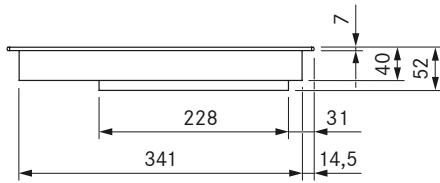

PKI3

BORA Pro induction cooktop

Technical data

Supply voltage	220 - 240 V
Frequency	50/60 Hz
Maximum power consumption	3.68 kW
Maximum power rating	3.68 kW
Minimum fuse protection	1 x 16 A
Power supply cable length	1,5 m
Dimensions (width x depth x height)	370 x 540 x 52 mm
Weight (incl. accessories/packaging)	8.0 kg
Surface material	SCHOTT CERAN®
Cooktop power levels	1 - 9, P
Size of front cooking zone	Ø 230 mm
Size of rear cooking zone	Ø 165 mm
Front cooking zone output	2300 W
Rear cooking zone output	1400 W
Front cooking zone power setting output	3680 W
Rear cooking zone power setting output	2200 W