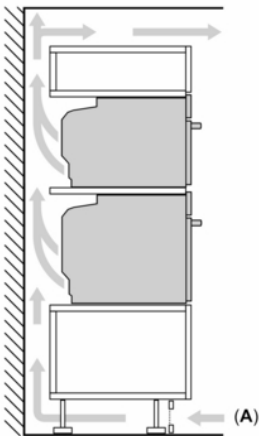

Series 8, Built-in compact oven with microwave function, 60 x 45 cm, Black CMG7761B1A

Installing two appliances on top of each other
Air exchange

measurements in mm