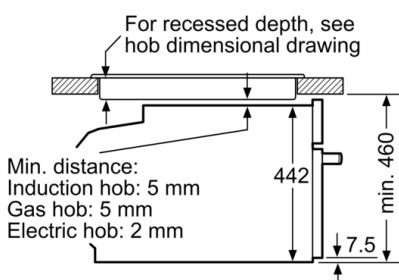

### Dimensions:

- Appliance dimension (HxWxD): 455 mm x 594 mm x 548 mm
- Installation dimensions (HxWxD): 450 mm - 455 mm x 560 mm - 568 mm x 550 mm
- Please reference the built-in dimensions provided in the installation drawing

## Series 8, Built-in compact oven with microwave function, 60 x 45 cm, Black CMG7761B1A

Installing two appliances on top of each other  
Air exchange

measurements in mm

measurements in mm

Installation with a hob.

measurements in mm

If the compact appliance will be installed underneath a hob, the following worktop thicknesses (including substructure if necessary) must be taken into account.

Hob type	min. worktop thickness	
	fitted	flush
Induction hob	42 mm	43 mm
Full surface Induction hob	52 mm	53 mm
Gas hob	32 mm	43 mm
Electric hob	32 mm	35 mm