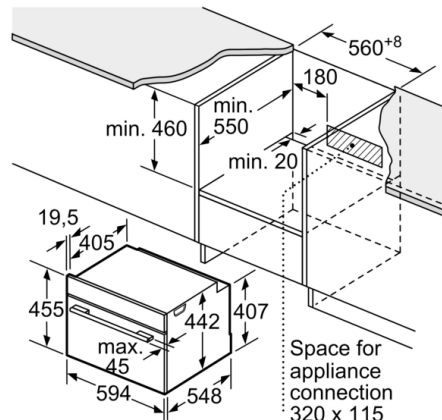

### Dimensions:

- Appliance dimension (HxWxD): 455 mm x 594 mm x 548 mm
- Installation dimensions (HxWxD): 450 mm - 455 mm x 560 mm - 568 mm x 550 mm
- Please reference the built-in dimensions provided in the installation drawing

## Series 8, Built-in compact oven with microwave function, 60 x 45 cm, Black CMG7761B1A

Installing two appliances on top of each other  
Air exchange

measurements in mm

measurements in mm

Installation with a hob.

measurements in mm

If the compact appliance will be installed underneath a hob, the following worktop thicknesses (including substructure if necessary) must be taken into account.

Hob type	min. worktop thickness	
	fitted	flush
Induction hob	42 mm	43 mm
Full surface Induction hob	52 mm	53 mm
Gas hob	32 mm	43 mm
Electric hob	32 mm	35 mm