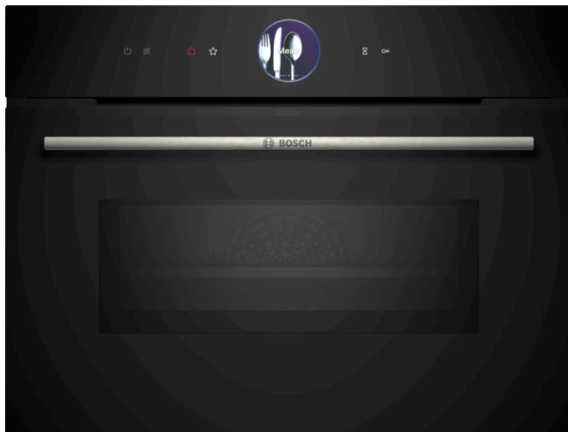

**Series 8, Built-in compact oven with microwave function, 60 x 45 cm, Black  
CMG7761B1A**

**Included accessories**

2 x combination grid  
1 x universal pan  
1 x Air Fry & Grill tray

**Optional accessories**

**The compact microwave oven with Digital Control Ring and TFT-touchdisplay: enables you to achieve perfect baking and roasting results very quickly. Home Connect for control via the App.**

- **TFT Touch Display Plus:** control with an innovative intergrated Digital Control Ring and larged 70mm x 70mm TFT touchscreen
- **Air Fry Function with tray:** for perfectly fried foods, such as vegetables and chips.
- **Digital Control Ring:** the simple and innovative way to select oven settings.
- **Pyrolytic self-cleaning:** automatically cleans the oven, just wipe out the ash.
- **Cleaning Assistance:** less cleaning effort