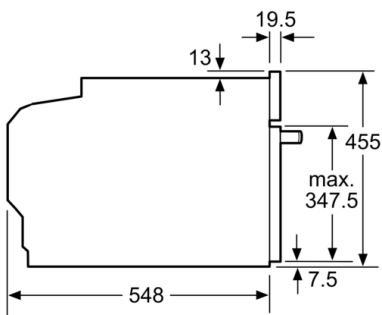

Series 8, Built-in compact oven with microwave function, 60 x 45 cm, Black CMG7761B1A

Installing two appliances on top of each other
Air exchange

measurements in mm