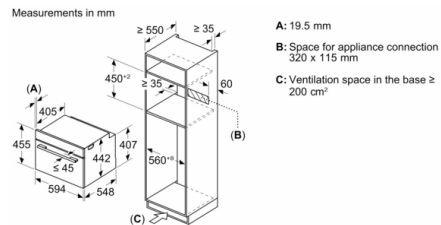

Series 8, Built-in compact oven with microwave function, 60 x 45 cm, Black CMG7761B1A

Installing two appliances on top of each other
Air exchange

measurements in mm