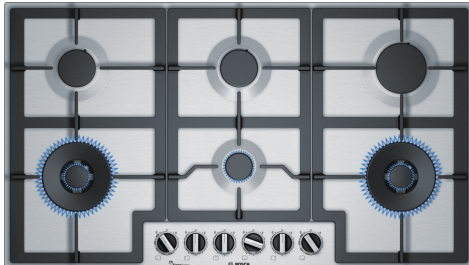

**Series 6, Gas cooktop, 90 cm,
Stainless steel
PCT9A5B90A**

HEZ211310 Simmer cap
HEZ298105 Simmer plate

**The stainless-steel gas cooktop with
FlameSelect: achieve perfect cooking
results thanks to nine precisely defined
power levels.**

- **FlameSelect:** adjust the gas flame precisely using nine defined power levels.
- **Low profile stainless steel cooking surface is easily accessible and quick to clean.**
- **Sword control knobs: for an ergonomic control.**

Product name/family:gas hob w integrated controls
 Built-in / Free-standing: Built-in
 Energy type: Gas
 Total number of positions that can be used at the same time: 6
 Type of control setting devices: sword knobs
 Min. required niche size for installation (HxWxD):45 x 850-852 x 490-502 mm
 Width of the appliance:915 mm
 Dimensions: 53 x 915 x 520 mm
 Dimensions of the packed product (HxWxD): ... 165 x 1116 x 659 mm
 Net weight:20.7 kg
 Gross weight: 23.0 kg
 Residual heat indicator: without
 Location of control panel: Front
 Basic surface material: Stainless steel
 Color of surface: Stainless steel
 Length electrical supply cord: 100.0 cm
 EAN code:4242002914626
 Gas connection rating: 17500 W
 Fuse protection:3 A
 Voltage: 220-240 V
 Frequency: 50; 60 Hz

4 242002 914626

**Series 6, Gas cooktop, 90 cm,
Stainless steel
PCT9A5B90A**

**The stainless-steel gas cooktop with
FlameSelect: achieve perfect cooking
results thanks to nine precisely defined
power levels.**