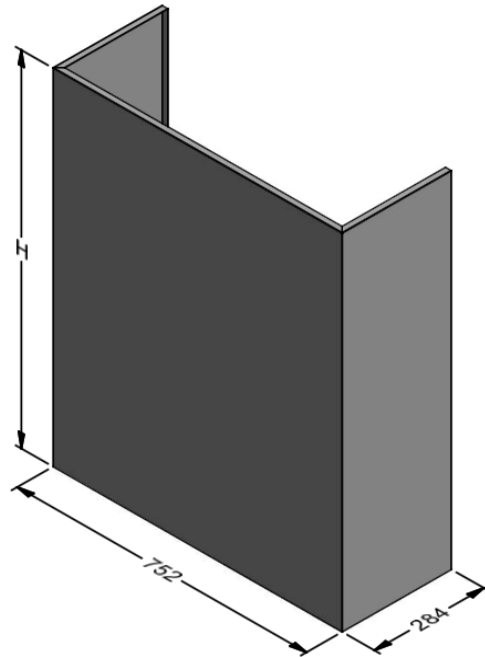

Model	CM 600L-1	CM 900L-1	CM 900L-2	Model	CM 600L-1	CM 900L-1	CM 900L-2
Body Width	600mm	900mm	900mm	Filter Size	272mm x 355mm	272mm x 355mm	272mm x 355mm
Motor Box / Flue Width	450mm	450mm	750mm	Conversion Top/Back Back/Top	YES	YES	YES
Motor Qty	1	1	2	Electrical Connection	Junction Box	Junction Box	Junction Box
LED Light	Cool	Cool	Cool	Minimum Height (H =)	N/A	N/A	N/A
Nightlight	YES	YES	YES	Maximum Height (H =)	N/A	N/A	N/A
Light Qty	2	2	2	PowderKote® Available	YES	YES	YES
Light Centres	310mm	510mm	510mm	All-thread Fixing Centres	N/A	N/A	N/A
Filter Qty	2	3	3	Corner Type	Round	Round	Round

Model	CM 1000L-2	CM 1200L-2	Model	CM 1000L-2	CM 1200L-2
Body Width	1000mm	1200mm	Filter Size	290mm x 355mm	272mm x 355mm
Motor Box / Flue Width	850mm	1050mm	Conversion Top/Back Back/Top	YES	YES
Motor Qty	2	2	Electrical Connection	Junction Box	Junction Box
LED Light	Cool	Cool	Minimum Height (H =)	N/A	N/A
Nightlight	YES	YES	Maximum Height (H =)	N/A	N/A
Light Qty	2	2	PowderKote® Available	YES	YES
Light Centres	510mm	648mm	All-thread Fixing Centres	N/A	N/A
Filter Qty	3	4	Corner Type	Round	Round

CM 600L-1, 900L-1 SHROUD

CM 900L-2 SHROUD

CM 1000L-2 SHROUD

CM 1200L-2 SHROUD

Model	CM 600L-1, 900L-1 SHROUD	CM 900L-2 SHROUD	CM 1000L-2 SHROUD	CM 1200L-2 SHROUD
Minimum Height (H =)	335mm	335mm	335mm	335mm
Maximum Height (H =)	1450mm	1450mm	1450mm	1450mm
Powderkote® Available	YES	YES	YES	YES