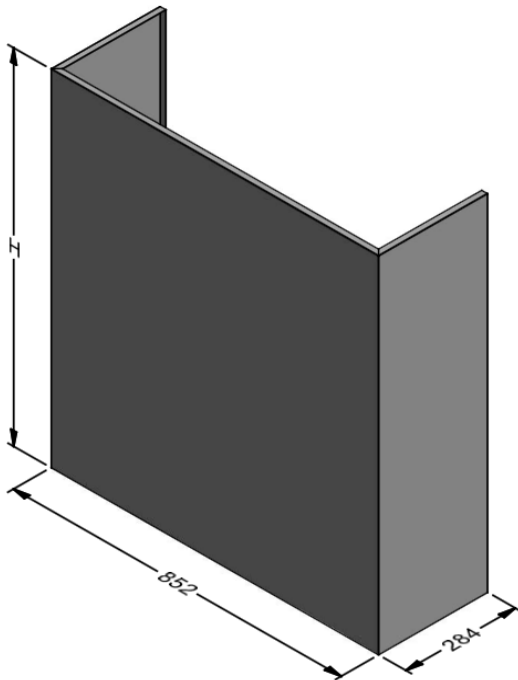

Model	CM 600L-1	CM 900L-1	CM 900L-2	Model	CM 600L-1	CM 900L-1	CM 900L-2
Body Width	600mm	900mm	900mm	Filter Size	272mm x 355mm	272mm x 355mm	272mm x 355mm
Motor Box / Flue Width	450mm	450mm	750mm	Conversion Top/Back Back/Top	YES	YES	YES
Motor Qty	1	1	2	Electrical Connection	Junction Box	Junction Box	Junction Box
LED Light	Cool	Cool	Cool	Minimum Height (H =)	N/A	N/A	N/A
Nightlight	YES	YES	YES	Maximum Height (H =)	N/A	N/A	N/A
Light Qty	2	2	2	PowderKote® Available	YES	YES	YES
Light Centres	310mm	510mm	510mm	All-thread Fixing Centres	N/A	N/A	N/A
Filter Qty	2	3	3	Corner Type	Round	Round	Round

Model	CM 1000L-2	CM 1200L-2	Model	CM 1000L-2	CM 1200L-2
Body Width	1000mm	1200mm	Filter Size	290mm x 355mm	272mm x 355mm
Motor Box / Flue Width	850mm	1050mm	Conversion Top/Back Back/Top	YES	YES
Motor Qty	2	2	Electrical Connection	Junction Box	Junction Box
LED Light	Cool	Cool	Minimum Height (H =)	N/A	N/A
Nightlight	YES	YES	Maximum Height (H =)	N/A	N/A
Light Qty	2	2	PowderKote® Available	YES	YES
Light Centres	510mm	648mm	All-thread Fixing Centres	N/A	N/A
Filter Qty	3	4	Corner Type	Round	Round

CM 600L-1, 900L-1 SHROUD

CM 900L-2 SHROUD

CM 1000L-2 SHROUD

CM 1200L-2 SHROUD

Model	CM 600L-1, 900L-1 SHROUD	CM 900L-2 SHROUD	CM 1000L-2 SHROUD	CM 1200L-2 SHROUD
Minimum Height (H =)	335mm	335mm	335mm	335mm
Maximum Height (H =)	1450mm	1450mm	1450mm	1450mm
Powderkote® Available	YES	YES	YES	YES