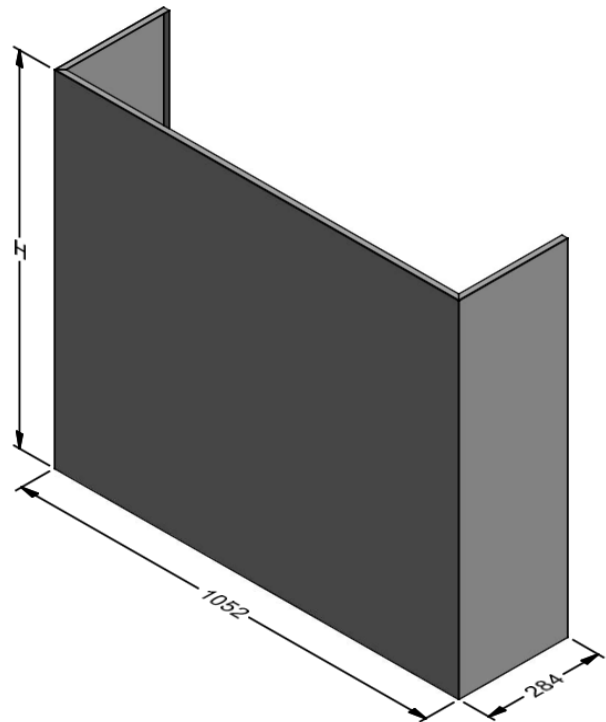

Model	CM 600L-1	CM 900L-1	CM 900L-2	Model	CM 600L-1	CM 900L-1	CM 900L-2
Body Width	600mm	900mm	900mm	Filter Size	272mm x 355mm	272mm x 355mm	272mm x 355mm
Motor Box / Flue Width	450mm	450mm	750mm	Conversion Top/Back Back/Top	YES	YES	YES
Motor Qty	1	1	2	Electrical Connection	Junction Box	Junction Box	Junction Box
LED Light	Cool	Cool	Cool	Minimum Height (H =)	N/A	N/A	N/A
Nightlight	YES	YES	YES	Maximum Height (H =)	N/A	N/A	N/A
Light Qty	2	2	2	PowderKote® Available	YES	YES	YES
Light Centres	310mm	510mm	510mm	All-thread Fixing Centres	N/A	N/A	N/A
Filter Qty	2	3	3	Corner Type	Round	Round	Round

Model	CM 1000L-2	CM 1200L-2	Model	CM 1000L-2	CM 1200L-2
Body Width	1000mm	1200mm	Filter Size	290mm x 355mm	272mm x 355mm
Motor Box / Flue Width	850mm	1050mm	Conversion Top/Back Back/Top	YES	YES
Motor Qty	2	2	Electrical Connection	Junction Box	Junction Box
LED Light	Cool	Cool	Minimum Height (H =)	N/A	N/A
Nightlight	YES	YES	Maximum Height (H =)	N/A	N/A
Light Qty	2	2	PowderKote® Available	YES	YES
Light Centres	510mm	648mm	All-thread Fixing Centres	N/A	N/A
Filter Qty	3	4	Corner Type	Round	Round

CM 600L-1, 900L-1 SHROUD

CM 900L-2 SHROUD

CM 1000L-2 SHROUD

CM 1200L-2 SHROUD

Model	CM 600L-1, 900L-1 SHROUD	CM 900L-2 SHROUD	CM 1000L-2 SHROUD	CM 1200L-2 SHROUD
Minimum Height (H =)	335mm	335mm	335mm	335mm
Maximum Height (H =)	1450mm	1450mm	1450mm	1450mm
Powderkote® Available	YES	YES	YES	YES