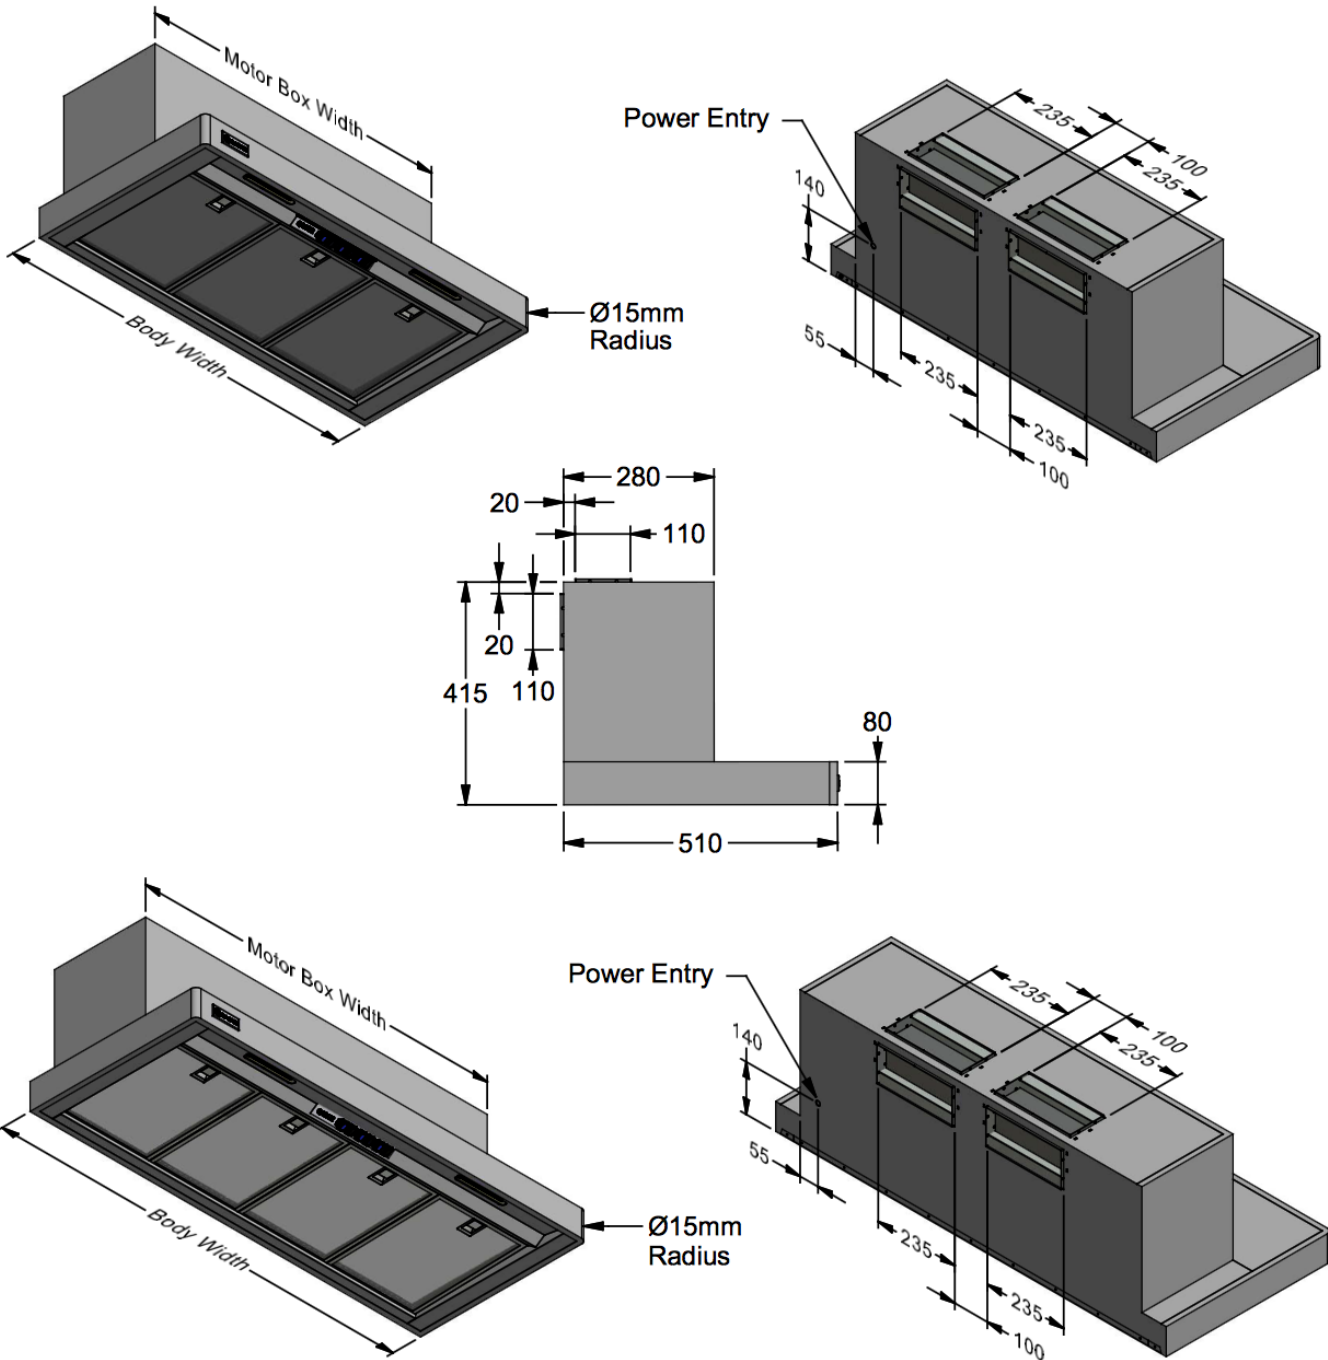

Model	CM 600L-1	CM 900L-1	CM 900L-2	Model	CM 600L-1	CM 900L-1	CM 900L-2
Body Width	600mm	900mm	900mm	Filter Size	272mm x 355mm	272mm x 355mm	272mm x 355mm
Motor Box / Flue Width	450mm	450mm	750mm	Conversion Top/Back Back/Top	YES	YES	YES
Motor Qty	1	1	2	Electrical Connection	Junction Box	Junction Box	Junction Box
LED Light	Cool	Cool	Cool	Minimum Height (H =)	N/A	N/A	N/A
Nightlight	YES	YES	YES	Maximum Height (H =)	N/A	N/A	N/A
Light Qty	2	2	2	PowderKote® Available	YES	YES	YES
Light Centres	310mm	510mm	510mm	All-thread Fixing Centres	N/A	N/A	N/A
Filter Qty	2	3	3	Corner Type	Round	Round	Round

Model	CM 1000L-2	CM 1200L-2	Model	CM 1000L-2	CM 1200L-2
Body Width	1000mm	1200mm	Filter Size	290mm x 355mm	272mm x 355mm
Motor Box / Flue Width	850mm	1050mm	Conversion Top/Back Back/Top	YES	YES
Motor Qty	2	2	Electrical Connection	Junction Box	Junction Box
LED Light	Cool	Cool	Minimum Height (H =)	N/A	N/A
Nightlight	YES	YES	Maximum Height (H =)	N/A	N/A
Light Qty	2	2	PowderKote® Available	YES	YES
Light Centres	510mm	648mm	All-thread Fixing Centres	N/A	N/A
Filter Qty	3	4	Corner Type	Round	Round

CM 600L-1, 900L-1 SHROUD

CM 900L-2 SHROUD

CM 1000L-2 SHROUD

CM 1200L-2 SHROUD

Model	CM 600L-1, 900L-1 SHROUD	CM 900L-2 SHROUD	CM 1000L-2 SHROUD	CM 1200L-2 SHROUD
Minimum Height (H =)	335mm	335mm	335mm	335mm
Maximum Height (H =)	1450mm	1450mm	1450mm	1450mm
Powderkote® Available	YES	YES	YES	YES