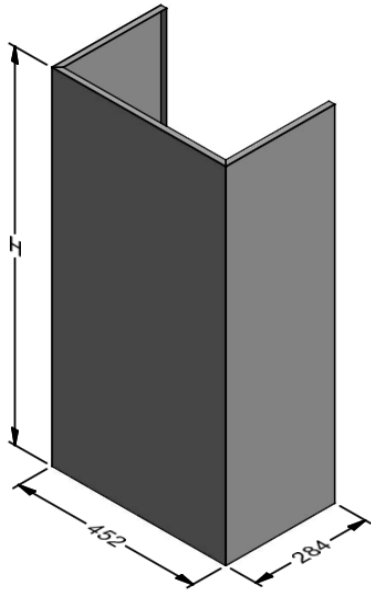

Model	CM 600L-1	CM 900L-1	CM 900L-2	Model	CM 600L-1	CM 900L-1	CM 900L-2
Body Width	600mm	900mm	900mm	Filter Size	272mm x 355mm	272mm x 355mm	272mm x 355mm
Motor Box / Flue Width	450mm	450mm	750mm	Conversion Top/Back Back/Top	YES	YES	YES
Motor Qty	1	1	2	Electrical Connection	Junction Box	Junction Box	Junction Box
LED Light	Cool	Cool	Cool	Minimum Height (H =)	N/A	N/A	N/A
Nightlight	YES	YES	YES	Maximum Height (H =)	N/A	N/A	N/A
Light Qty	2	2	2	PowderKote® Available	YES	YES	YES
Light Centres	310mm	510mm	510mm	All-thread Fixing Centres	N/A	N/A	N/A
Filter Qty	2	3	3	Corner Type	Round	Round	Round

Model	CM 1000L-2	CM 1200L-2	Model	CM 1000L-2	CM 1200L-2
Body Width	1000mm	1200mm	Filter Size	290mm x 355mm	272mm x 355mm
Motor Box / Flue Width	850mm	1050mm	Conversion Top/Back Back/Top	YES	YES
Motor Qty	2	2	Electrical Connection	Junction Box	Junction Box
LED Light	Cool	Cool	Minimum Height (H =)	N/A	N/A
Nightlight	YES	YES	Maximum Height (H =)	N/A	N/A
Light Qty	2	2	PowderKote® Available	YES	YES
Light Centres	510mm	648mm	All-thread Fixing Centres	N/A	N/A
Filter Qty	3	4	Corner Type	Round	Round

CM 600L-1, 900L-1 SHROUD

CM 900L-2 SHROUD

CM 1000L-2 SHROUD

CM 1200L-2 SHROUD

Model	CM 600L-1, 900L-1 SHROUD	CM 900L-2 SHROUD	CM 1000L-2 SHROUD	CM 1200L-2 SHROUD
Minimum Height (H =)	335mm	335mm	335mm	335mm
Maximum Height (H =)	1450mm	1450mm	1450mm	1450mm
Powderkote® Available	YES	YES	YES	YES