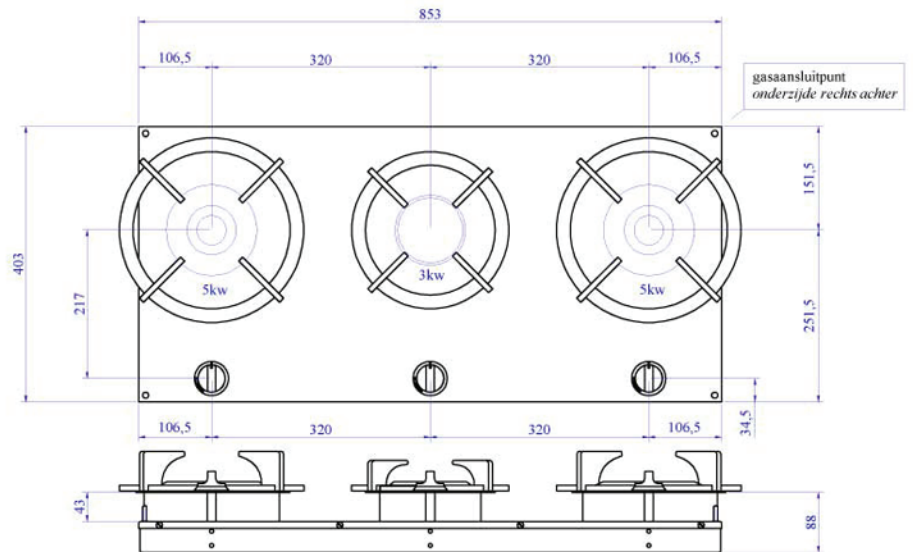

## CUSIN

- Number of burners: 3 Pitts
- Gas pressure: 25 Mbar
- Cabinet: 900 mm
- Gas type: G25
- Dimensions: 853x403x90 mm
- Power: 1x3 + 2x0.2-5

## SPECIFICATIONS