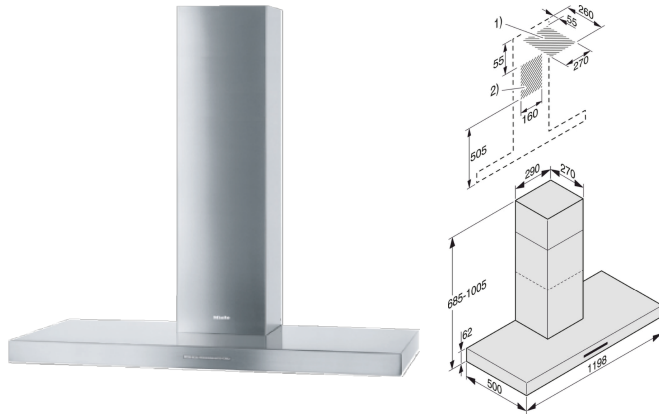

DA 4228 W Puristic Plus

Wall mounted rangehood

with energy-efficient LED lighting and light-touch switches for easy use.

DA 4228 (Installation drawing)

1) and 2) Installation cut-out