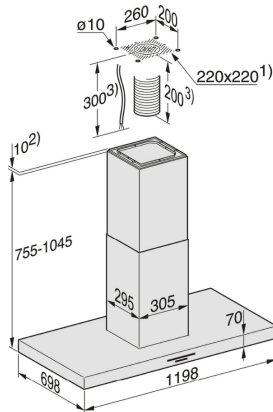

DA 4248 V D Puristic Varia

Island decor rangehoods
with energy-efficient LED lighting and light-touch switches for easy use.

DA 4248 VD (Installation drawing)

1) Installation area/site
2) Installation alternatively with spacer frame
3) A supply lead, and for vented mode flexible vent ducting, must be pre-fitted for the connection in the ceiling to the connection of the cooker hood.