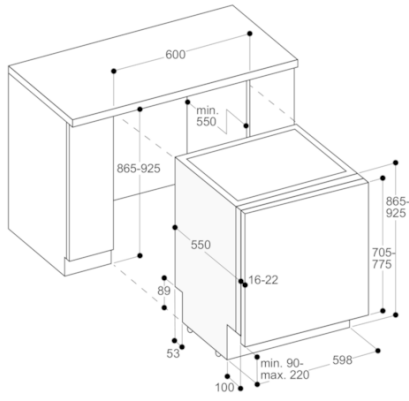

12

Color / Control Panel

Grey

Color / Material housing

Color / Material top

Product packaging dimensions

(HxWxD) (mm)

930 x 680 x 660

#### Consumption and connection features

Brand

Gaggenau

SKU

DF481162

Number of place settings

12

Energy efficiency class (2010/30/EC)

# GAGGENAU

86.5 cm high dishwasher

Connection dimensions for a 60 cm wide dishwasher

( ) values with extension kit