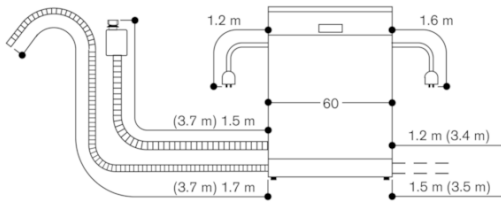

# GAGGENAU

86.5 cm high dishwasher

Connection dimensions for a 60 cm wide dishwasher

( ) values with extension kit