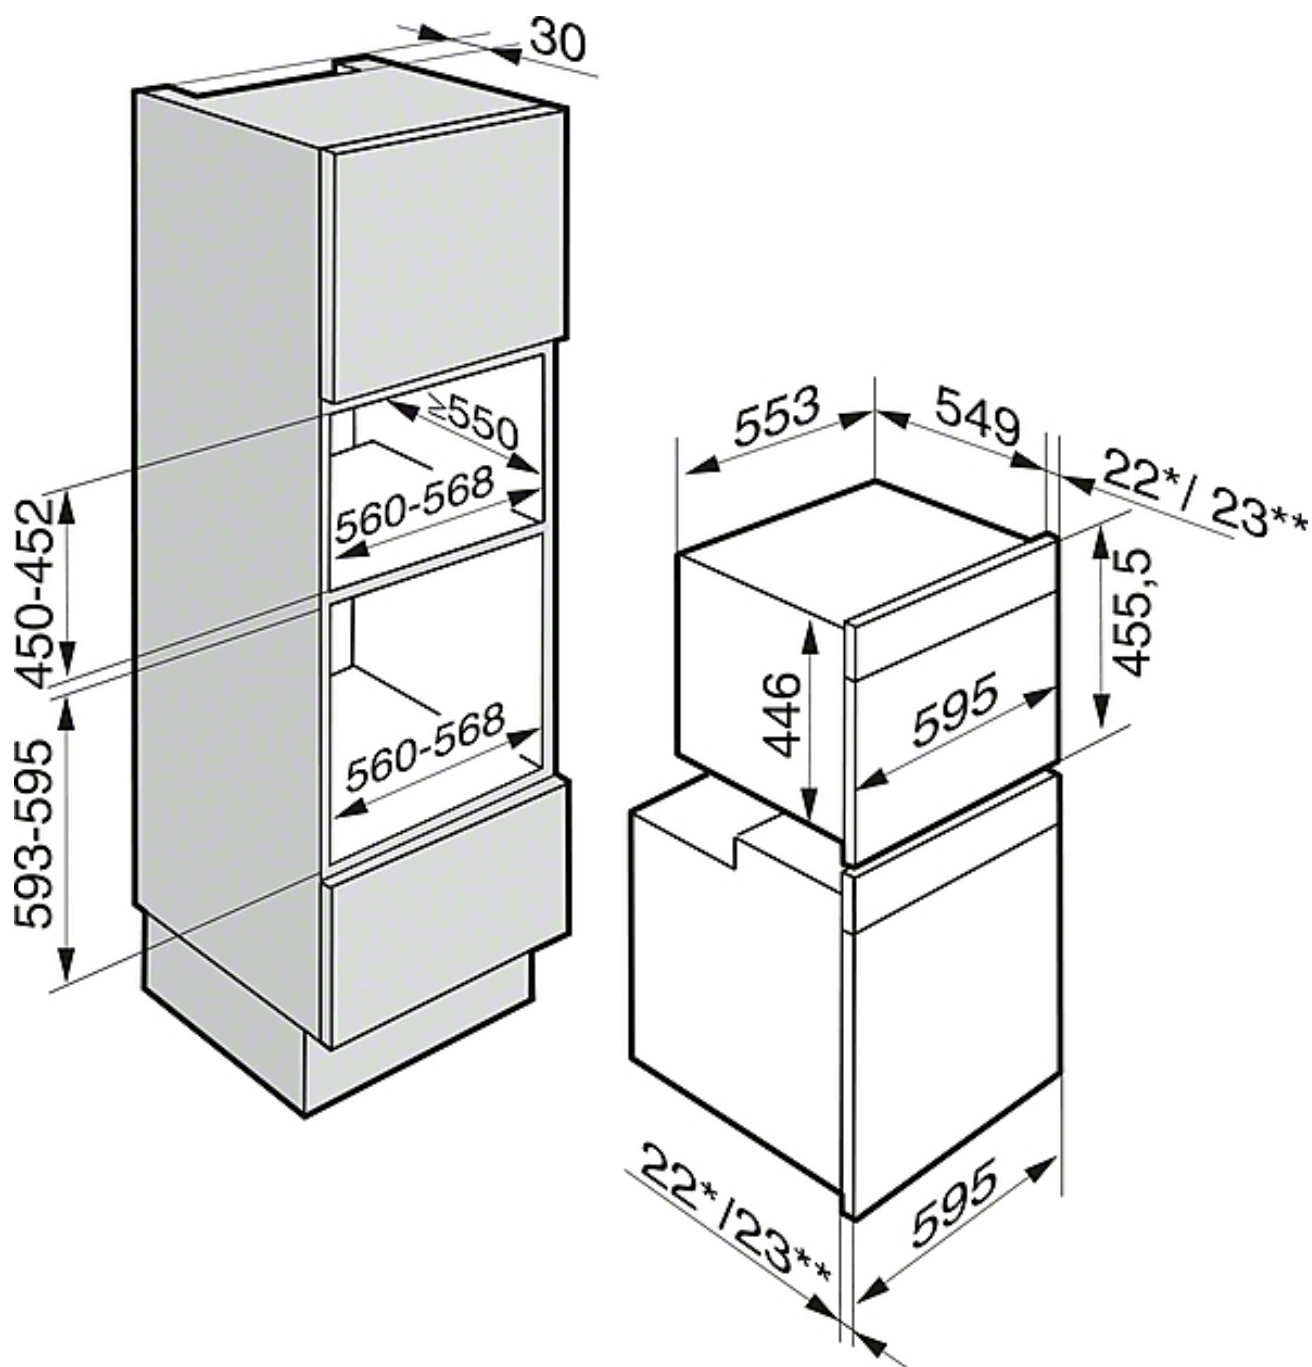

* Appliances with glass front

** Appliances with metal front