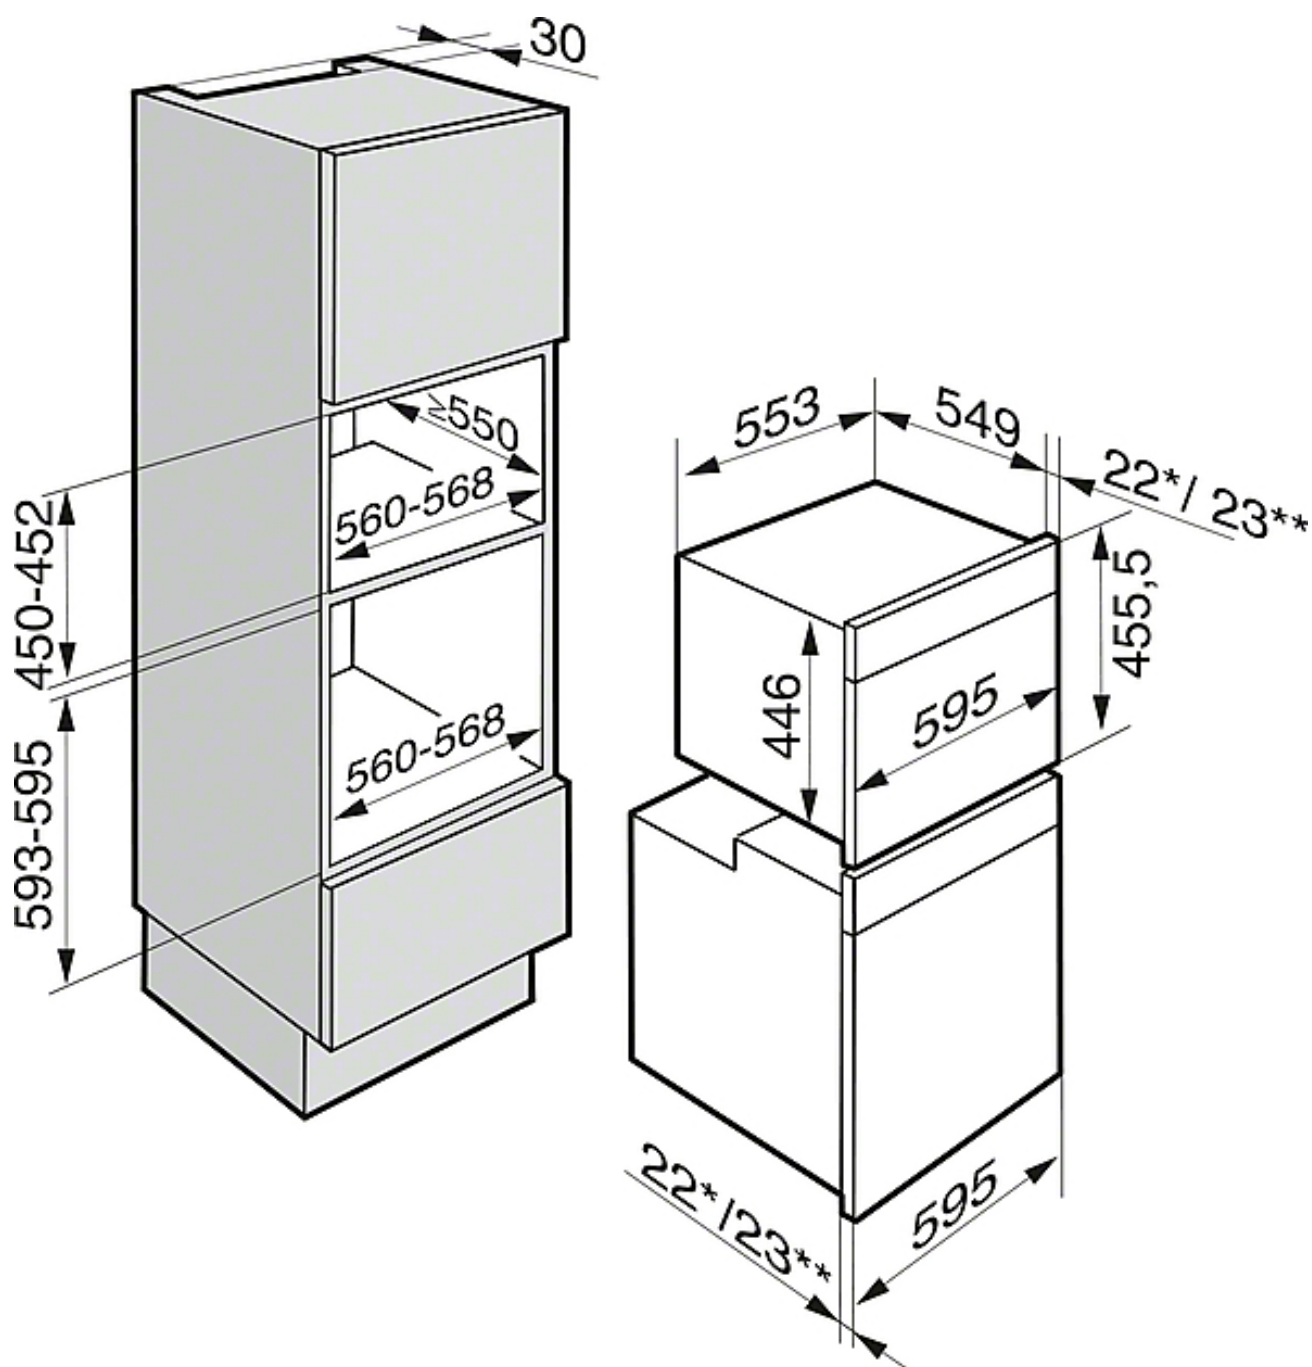

* Appliances with glass front

** Appliances with metal front