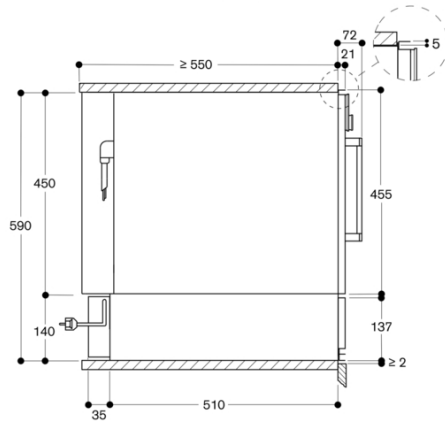

Handling

Touch key operation.

Features

Net volume 7 litres.
Capacity load max. 10 kg.
Maximum size of vacuuming bags W 240 mm x L 350 mm.
3 heat-sealing levels for different strengths of bag material.
Sealing bar, non-stick coating, removable.
Safety glass cover, opens automatically after vacuuming.
Raised vacuuming platform, 44 mm, deployable.
Utility space in vacuuming chamber, W 210 mm x L 275 mm.
Membrane for avoiding reflow of liquids during vacuuming outside the chamber.
Drying programme for vacuuming pump.
Warning function.

Gross weight

35.0

Product image

MCSA01212447_G5129_DVP221100_80:

EAN code

4242006260255

Dimensions

Dimensions of the packed product (HxWxD)

230 x 655 x 665

Consumption and connection features

2021-11-04

Page 1

Color Variants

DVP221100

Glass front in Gaggenau Anthracite

Width 60 cm, Height 14 cm

Side view DVP 221 below BSP, BMP, CMP

measurements in mm

Socket

measurements in mm