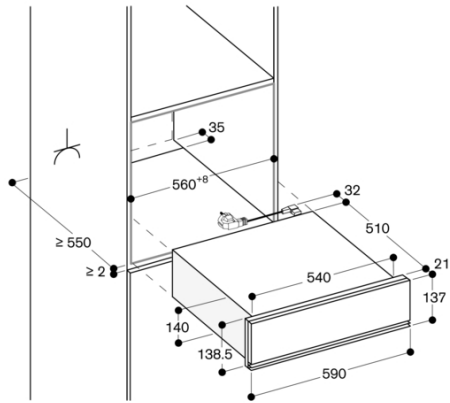

Gross weight

35.0

Product image

MCSA01212447_G5129_DVP221100_80:

EAN code

4242006260255

Dimensions

Dimensions of the packed product (HxWxD)

230 x 655 x 665

Consumption and connection features

2021-11-04

Page 1

Color Variants

DVP221100

Glass front in Gaggenau Anthracite

Width 60 cm, Height 14 cm

Side view DVP 221 below BSP, BMP, CMP

measurements in mm

Socket

measurements in mm