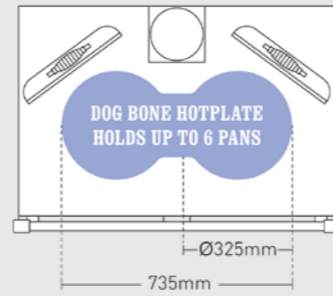

**1000 W
SPECIFICATIONS**

	WN	WD
OVEN CAPACITY		
TOP OVEN	50 LITRES	50 LITRES
BOTTOM OVENS	2 x 38 LITRES	2 x 38 LITRES
OVEN DIMENSIONS		
TOP OVEN	WIDTH 360mm, HEIGHT 305mm, DEPTH 520mm	
BOTTOM OVEN	WIDTH 360mm, HEIGHT 205mm, DEPTH 520mm	
HEAT SOURCE		
HOT PLATE CAPACITY	OVER 6 PANS	OVER 6 PANS
FLUE PIPE DIAMETER	6" (150mm)	6" (150mm)
MEAN BOILER OUTPUT	-	4kW
RADIANT OUTPUT TO ROOM (OPERATING RANGE)	3-5kW	3-5kW
MAX EFFICIENCY %	85	85
EMISSIONS (GRMS)	1	1
ADDITIONAL ROOM VENTS REQUIRED	-	1.75" Dia
CLEARANCES NON-COMBUSTIBLE MATERIALS FROM SIDE AND BACK 10MM; COMBUSTIBLE MATERIAL FROM SIDE 20MM FROM BACK 40MM	UNIT DIMENSIONS WIDTH 985MM HEIGHT 900MM DEPTH 670MM	

1000 W

WOOD STOVE

Large Dogbone Hotplate
Can fit multiple pans

ESSE's iconic chrome Bolster Lids

Oven Diverter

3+ Inner slide outs for
easy access cleaning