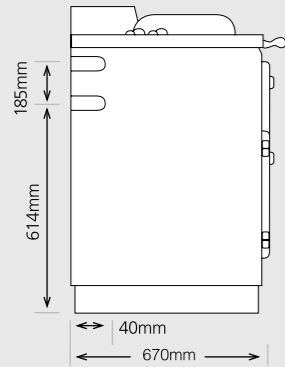

Inner glass door allows
heat into the room

Cook over embers with
the removable grill

Ignition control

Large 50ltr Baking Oven
(520mm deep)

Cook directly on the
base of the ovens

38ltr Grilling Oven
(520mm deep)

Removable oven
door liners
(dishwasher safe)

38ltr Slow Cook Oven
(520mm deep)

900mm

670mm

985mm