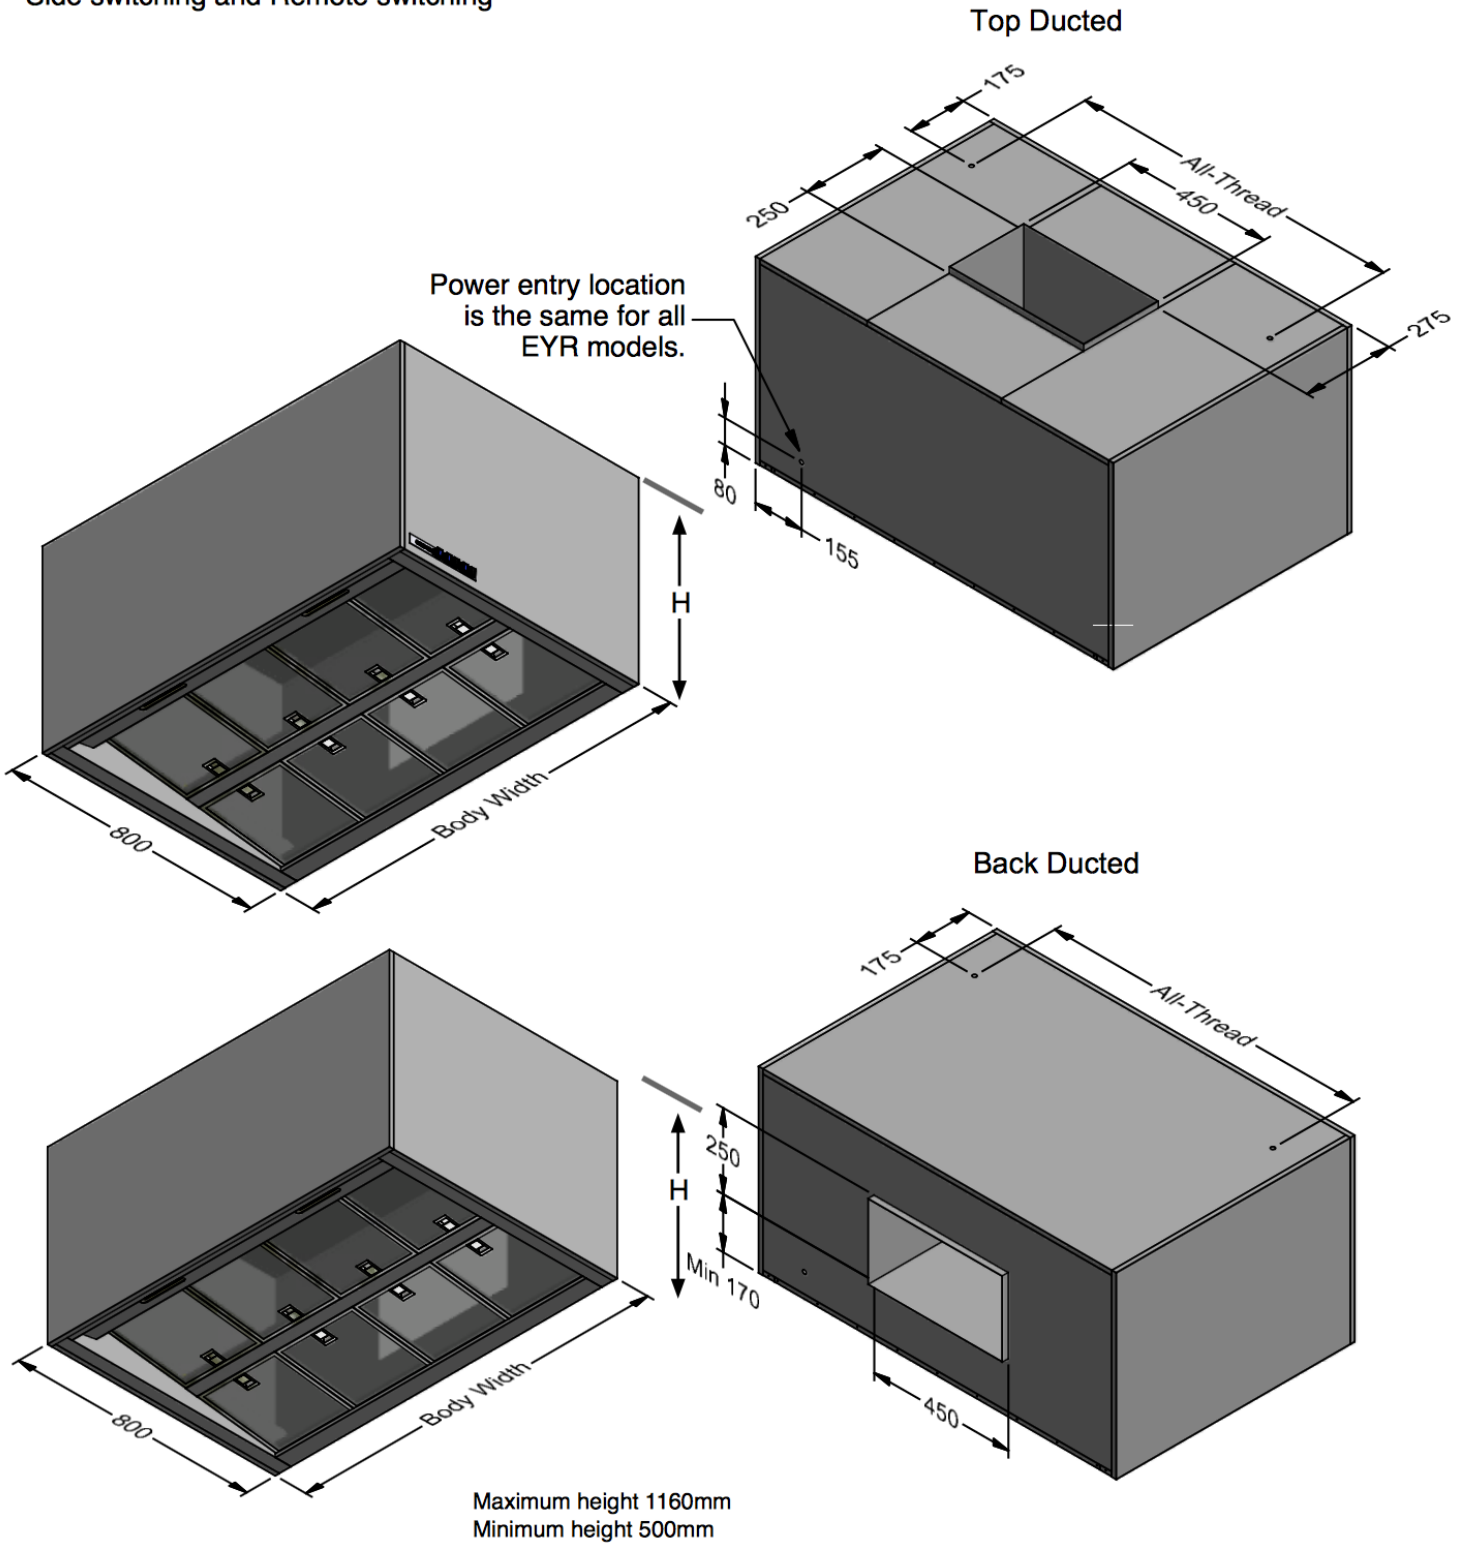

Side switching and Remote switching

Model	Model	Body Width	No. of Lights	Light Centres	No. of Filters	Filter Size
EYR 1000L-3 T-B	EYR 1000L-3R T-B	1000mm	2	580mm	6	272 x 290mm
EYR 1200L-3 T-B	EYR 1200L-3R T-B	1200mm	2	580mm	8	272 x 290mm
EYR 1500L-3 T-B	EYR 1500L-3R T-B	1500mm	2	545mm	6	459 x 290mm