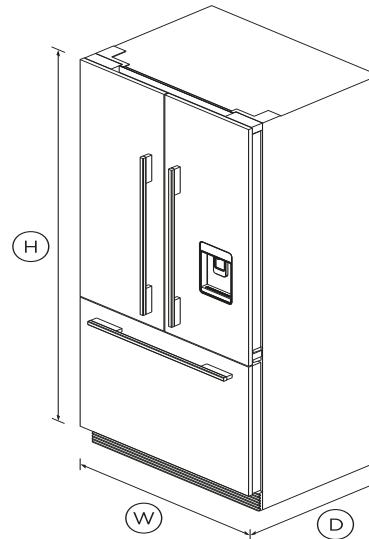

Integrated French Door Refrigerator Freezer, 80cm, Ice & Water

Series 7 | Integrated

Panel Ready | French hinge

This large capacity refrigerator with bottom freezer seamlessly integrates into your kitchen, fitting flush into your cabinetry.

- Spacious bottom freezer with full extension drawer and ice maker with boost function

DIMENSIONS

Height	1798mm
Width	796mm
Depth	606mm

FEATURES & BENEFITS

ActiveSmart™ Foodcare

ActiveSmart™ Foodcare learns how you live. It's technology which understands how you use your refrigerator and adjusts temperature, airflow and humidity inside to help keep food fresher for longer.