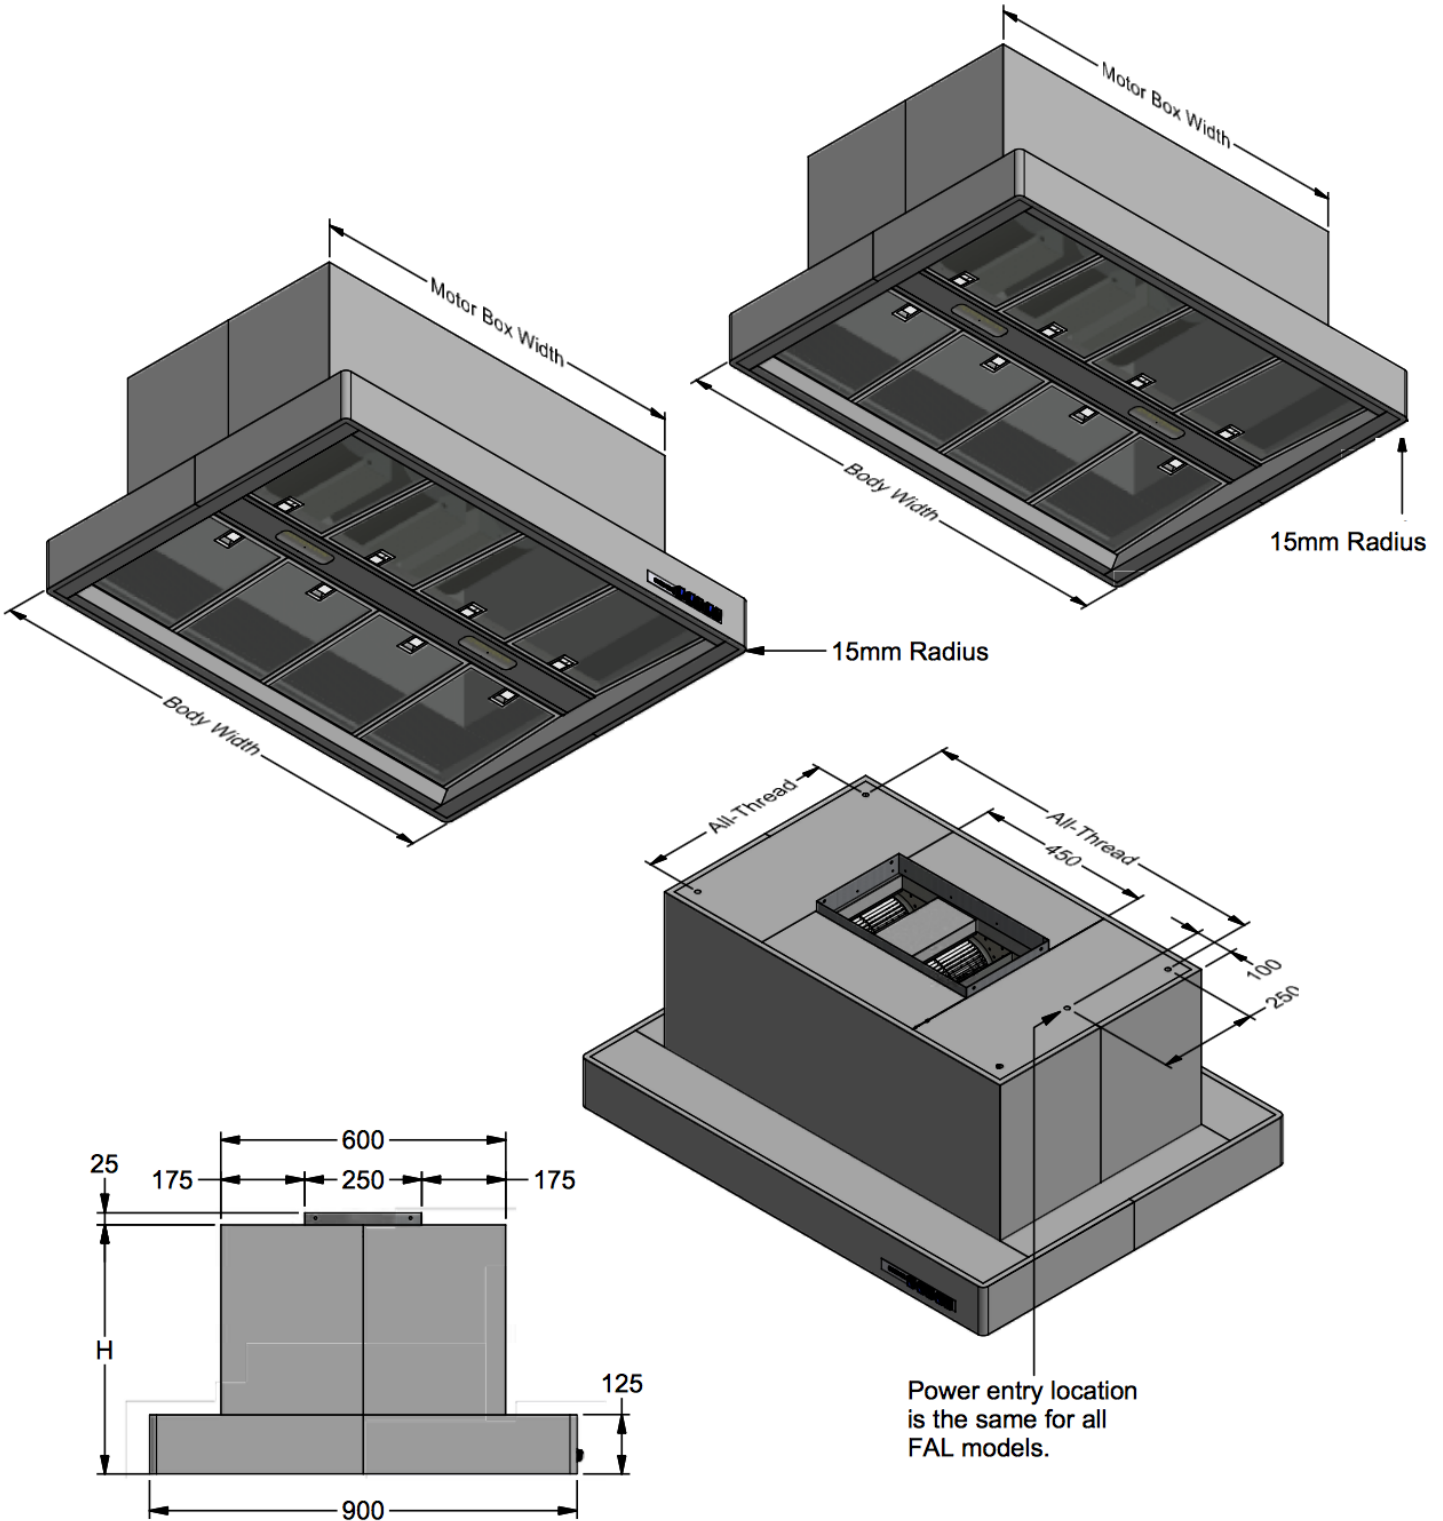

### Front switching and Remote switching

Maximum height 1275mm  
Minimum height 480mm

Model	Model	Body Width	Fanbox Width	Mounting Centres	No. of Lights	No. of Filters	Filter Size
FAL 1200L-3	FAL 1200L-3R	1200mm	1000mm	900mm x 500mm	2	8	272 x 355mm
FAL 1500L-3	FAL 1200L-3R	1500mm	1300mm	1200mm x 500mm	3	10	272 x 355mm