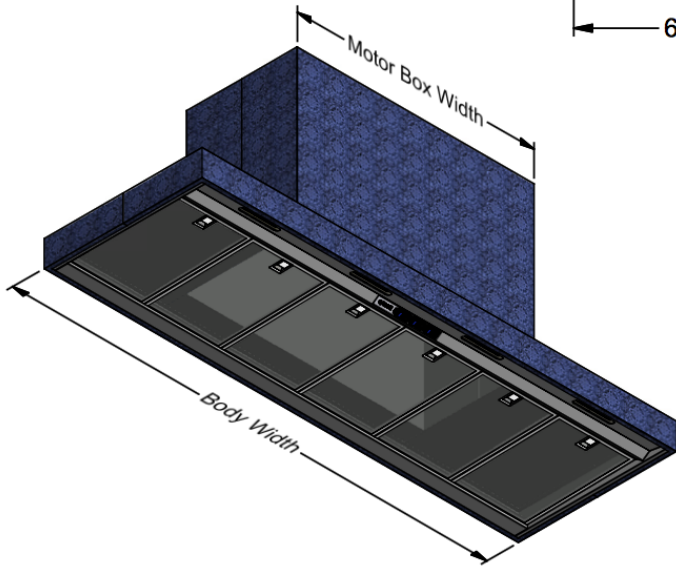

Model	FRA 900L-2	FRA 1200L-2	Model	FRA 900L-2	FRA 1200L-2
Body Width	900mm	1200mm	Filter Size	272mm x 422mm	272mm x 422mm
Motor Box / Flue Width	420mm	420mm	Conversion Top/Back Back/Top	NO	NO
Motor Qty	2	2	Electrical Connection	10 Amp Lead	10 Amp Lead
LED Light	Cool	Cool	Minimum Height (H =)	550mm	550mm
Nightlight	YES	YES	Maximum Height (H =)	1330mm	1330mm
Light Qty	2	2	PowderKote® Available	N/A	N/A
Light Centres	510mm	648mm	All-thread Fixing Centres	360mm x 250mm	360mm x 250mm
Filter Qty	3	4	Corner Type	Square	Square

Model	FRA 1500L-2	FRA 1500L-3	FRA 1800L-3	Model	FRA 1500L-2	FRA 1500L-3	FRA 1800L-3
Body Width	1500mm	1500mm	1800mm	Filter Size	272mm x 422mm	272mm x 422mm	290mm x 422mm
Motor Box / Flue Width	420mm	900mm	900mm	Conversion Top/Back Back/Top	NO	NO	NO
Motor Qty	2	3	3	Electrical Connection	10 Amp Lead	10 Amp Lead	10 Amp Lead
LED Light	Cool	Cool	Cool	Minimum Height (H =)	550mm	550mm	550mm
Nightlight	YES	YES	YES	Maximum Height (H =)	1330mm	1330mm	1330mm
Light Qty	2	2	4	PowderKote® Available	N/A	N/A	N/A
Light Centres	816mm	816mm	422mm	All-thread Fixing Centres	360mm x 250mm	840mm x 270mm	840mm x 270mm
Filter Qty	5	5	6	Corner Type	Square	Square	Square