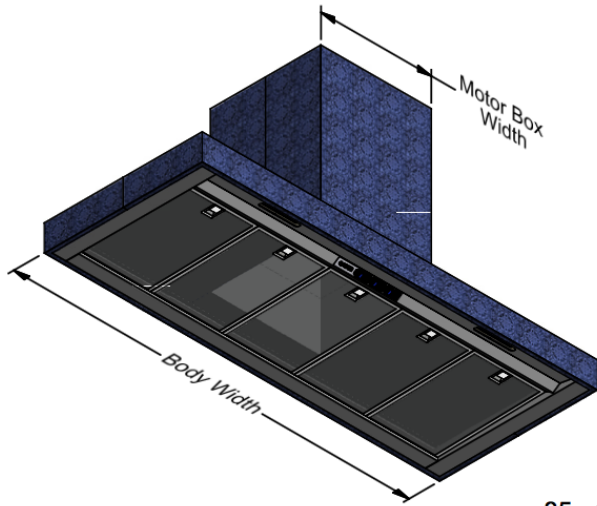

Model	FRA 900L-2	FRA 1200L-2	Model	FRA 900L-2	FRA 1200L-2
Body Width	900mm	1200mm	Filter Size	272mm x 422mm	272mm x 422mm
Motor Box / Flue Width	420mm	420mm	Conversion Top/Back Back/Top	NO	NO
Motor Qty	2	2	Electrical Connection	10 Amp Lead	10 Amp Lead
LED Light	Cool	Cool	Minimum Height (H =)	550mm	550mm
Nightlight	YES	YES	Maximum Height (H =)	1330mm	1330mm
Light Qty	2	2	PowderKote® Available	N/A	N/A
Light Centres	510mm	648mm	All-thread Fixing Centres	360mm x 250mm	360mm x 250mm
Filter Qty	3	4	Corner Type	Square	Square

Model	FRA 1500L-2	FRA 1500L-3	FRA 1800L-3	Model	FRA 1500L-2	FRA 1500L-3	FRA 1800L-3
Body Width	1500mm	1500mm	1800mm	Filter Size	272mm x 422mm	272mm x 422mm	290mm x 422mm
Motor Box / Flue Width	420mm	900mm	900mm	Conversion Top/Back Back/Top	NO	NO	NO
Motor Qty	2	3	3	Electrical Connection	10 Amp Lead	10 Amp Lead	10 Amp Lead
LED Light	Cool	Cool	Cool	Minimum Height (H =)	550mm	550mm	550mm
Nightlight	YES	YES	YES	Maximum Height (H =)	1330mm	1330mm	1330mm
Light Qty	2	2	4	PowderKote® Available	N/A	N/A	N/A
Light Centres	816mm	816mm	422mm	All-thread Fixing Centres	360mm x 250mm	840mm x 270mm	840mm x 270mm
Filter Qty	5	5	6	Corner Type	Square	Square	Square