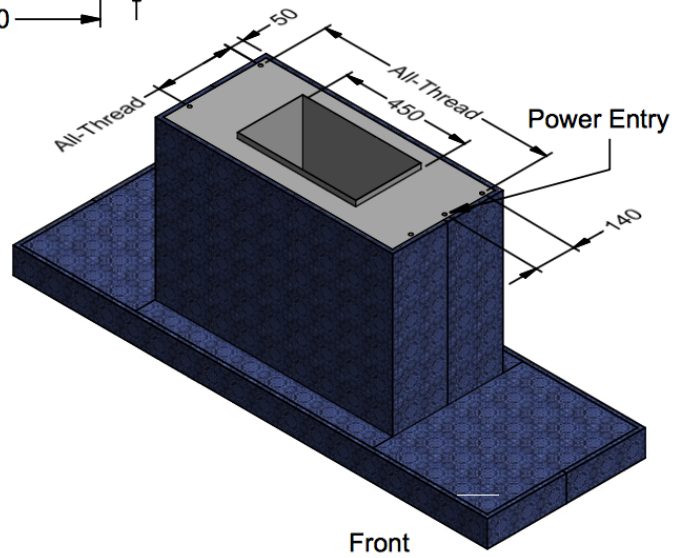

Model	FRA 900L-2	FRA 1200L-2	Model	FRA 900L-2	FRA 1200L-2
Body Width	900mm	1200mm	Filter Size	272mm x 422mm	272mm x 422mm
Motor Box / Flue Width	420mm	420mm	Conversion Top/Back Back/Top	NO	NO
Motor Qty	2	2	Electrical Connection	10 Amp Lead	10 Amp Lead
LED Light	Cool	Cool	Minimum Height (H =)	550mm	550mm
Nightlight	YES	YES	Maximum Height (H =)	1330mm	1330mm
Light Qty	2	2	PowderKote® Available	N/A	N/A
Light Centres	510mm	648mm	All-thread Fixing Centres	360mm x 250mm	360mm x 250mm
Filter Qty	3	4	Corner Type	Square	Square

Model	FRA 1500L-2	FRA 1500L-3	FRA 1800L-3	Model	FRA 1500L-2	FRA 1500L-3	FRA 1800L-3
Body Width	1500mm	1500mm	1800mm	Filter Size	272mm x 422mm	272mm x 422mm	290mm x 422mm
Motor Box / Flue Width	420mm	900mm	900mm	Conversion Top/Back Back/Top	NO	NO	NO
Motor Qty	2	3	3	Electrical Connection	10 Amp Lead	10 Amp Lead	10 Amp Lead
LED Light	Cool	Cool	Cool	Minimum Height (H =)	550mm	550mm	550mm
Nightlight	YES	YES	YES	Maximum Height (H =)	1330mm	1330mm	1330mm
Light Qty	2	2	4	PowderKote® Available	N/A	N/A	N/A
Light Centres	816mm	816mm	422mm	All-thread Fixing Centres	360mm x 250mm	840mm x 270mm	840mm x 270mm
Filter Qty	5	5	6	Corner Type	Square	Square	Square