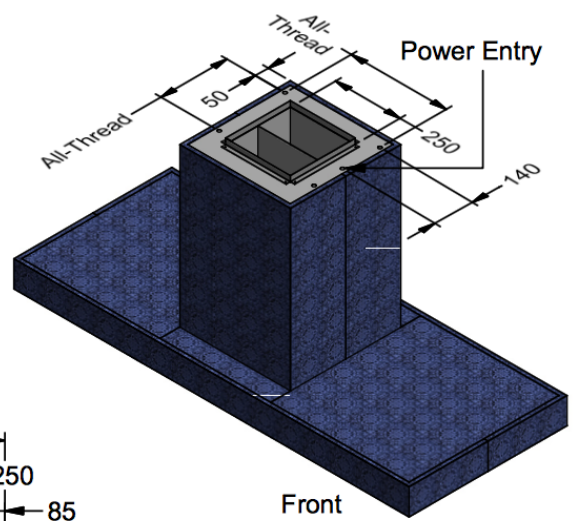

Model	FRA 900L-2	FRA 1200L-2	Model	FRA 900L-2	FRA 1200L-2
Body Width	900mm	1200mm	Filter Size	272mm x 422mm	272mm x 422mm
Motor Box / Flue Width	420mm	420mm	Conversion Top/Back Back/Top	NO	NO
Motor Qty	2	2	Electrical Connection	10 Amp Lead	10 Amp Lead
LED Light	Cool	Cool	Minimum Height (H =)	550mm	550mm
Nightlight	YES	YES	Maximum Height (H =)	1330mm	1330mm
Light Qty	2	2	PowderKote® Available	N/A	N/A
Light Centres	510mm	648mm	All-thread Fixing Centres	360mm x 250mm	360mm x 250mm
Filter Qty	3	4	Corner Type	Square	Square

Model	FRA 1500L-2	FRA 1500L-3	FRA 1800L-3	Model	FRA 1500L-2	FRA 1500L-3	FRA 1800L-3
Body Width	1500mm	1500mm	1800mm	Filter Size	272mm x 422mm	272mm x 422mm	290mm x 422mm
Motor Box / Flue Width	420mm	900mm	900mm	Conversion Top/Back Back/Top	NO	NO	NO
Motor Qty	2	3	3	Electrical Connection	10 Amp Lead	10 Amp Lead	10 Amp Lead
LED Light	Cool	Cool	Cool	Minimum Height (H =)	550mm	550mm	550mm
Nightlight	YES	YES	YES	Maximum Height (H =)	1330mm	1330mm	1330mm
Light Qty	2	2	4	PowderKote® Available	N/A	N/A	N/A
Light Centres	816mm	816mm	422mm	All-thread Fixing Centres	360mm x 250mm	840mm x 270mm	840mm x 270mm
Filter Qty	5	5	6	Corner Type	Square	Square	Square