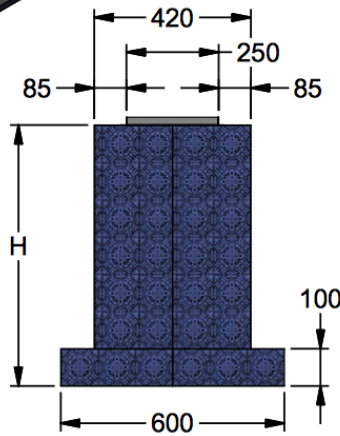

Model	FRA 900L-2	FRA 1200L-2	Model	FRA 900L-2	FRA 1200L-2
Body Width	900mm	1200mm	Filter Size	272mm x 422mm	272mm x 422mm
Motor Box / Flue Width	420mm	420mm	Conversion Top/Back Back/Top	NO	NO
Motor Qty	2	2	Electrical Connection	10 Amp Lead	10 Amp Lead
LED Light	Cool	Cool	Minimum Height (H =)	550mm	550mm
Nightlight	YES	YES	Maximum Height (H =)	1330mm	1330mm
Light Qty	2	2	PowderKote® Available	N/A	N/A
Light Centres	510mm	648mm	All-thread Fixing Centres	360mm x 250mm	360mm x 250mm
Filter Qty	3	4	Corner Type	Square	Square

Model	FRA 1500L-2	FRA 1500L-3	FRA 1800L-3	Model	FRA 1500L-2	FRA 1500L-3	FRA 1800L-3
Body Width	1500mm	1500mm	1800mm	Filter Size	272mm x 422mm	272mm x 422mm	290mm x 422mm
Motor Box / Flue Width	420mm	900mm	900mm	Conversion Top/Back Back/Top	NO	NO	NO
Motor Qty	2	3	3	Electrical Connection	10 Amp Lead	10 Amp Lead	10 Amp Lead
LED Light	Cool	Cool	Cool	Minimum Height (H =)	550mm	550mm	550mm
Nightlight	YES	YES	YES	Maximum Height (H =)	1330mm	1330mm	1330mm
Light Qty	2	2	4	PowderKote® Available	N/A	N/A	N/A
Light Centres	816mm	816mm	422mm	All-thread Fixing Centres	360mm x 250mm	840mm x 270mm	840mm x 270mm
Filter Qty	5	5	6	Corner Type	Square	Square	Square