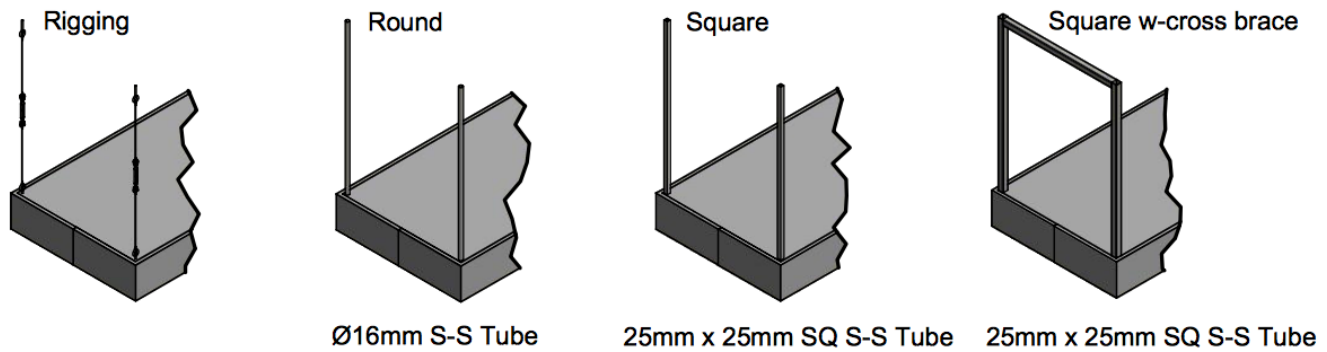

Support Alternatives

Model	FPR 1600-2600L-2	FPR 2600-3600L-2	Model	FPR 1600-2600L-2	FPR 2600-3600L-2
Body Width	1600mm-2600mm	2600mm-3600mm	Filter Size	Varies depending on length of rangehood	Varies depending on length of rangehood
Motor Box / Flue Width	420mm	420mm	Conversion Top/Back Back/Top	N/A	N/A
Motor Qty	2	2	Electrical Connection	10 Amp Lead	10 Amp Lead
LED Light	Cool	Cool	Minimum Height (H =)	550mm	550mm
Nightlight	YES	YES	Maximum Height (H =)	1600mm	1600mm
Light Qty	Varies depending on length of rangehood	Varies depending on length of rangehood	PowderKote® Available	N/A	N/A
Light Centres	Varies depending on length of rangehood	Varies depending on length of rangehood	All-thread Fixing Centres	360mm x 250mm	360mm x 250mm
Filter Qty	Varies depending on length of rangehood	Varies depending on length of rangehood	Corner Type	Square	Square