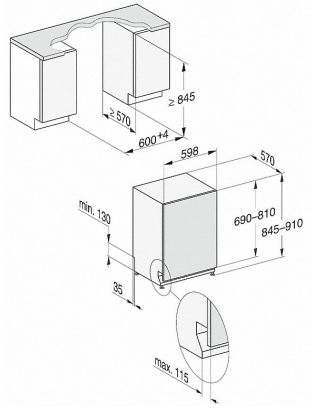

G 7369 SCVi XXL AutoDos

Fully integrated dishwasher XXL

with automatic dispensing thanks to AutoDos with integrated PowerDisk.

Dishwashing options	
IntenseZone	•
Express	•
AutoDos	•
extra clean	•
extra dry	•
Basket design	
Cutlery loading	3D MultiFlex tray
FlexCare glass holder	2
FlexCare cup rack	2
Basket design	ExtraComfort
Appliance networking	
Miele@home	•
MobileControl	•
WiFiConn@ct	•
ShopConn@ct	•
AutoStart function	•
RemoteService	•
Safety	
Waterproof system	•
Filter indicator light	•
Technical data	
Niche width in mm	600
Niche height in mm	845
Niche depth in mm	570
Appliance width in mm	598
Appliance height in mm	845
Appliance depth in mm	570
Depth with door open in cm	120.5
Net weight in kg	49.0
Total rated load in kW	2.0
Voltage in V	230
Fuse rating in A	10
Number of phases	1
Energy stars	4.5
Water stars	6.0
Length of water inlet hose in m	1.50
Length of water drain hose in m	1.50
Length of supply lead in m	1.90
Min. - max. front panel weight in kg	4.0

G 7369 SCVi XXL AutoDos

Fully integrated dishwasher XXL

with automatic dispensing thanks to AutoDos with integrated PowerDisk.

G7000, fully integrated dishwasher, XXL, 60cm (installation drawing)

- 1) Plinth height 35-155 mm
- 2) Plinth height 100-220 mm
- 3) Appliance height max. 970 mm with plinth height conversion kit (Mat.-Nr. 6.394.761)