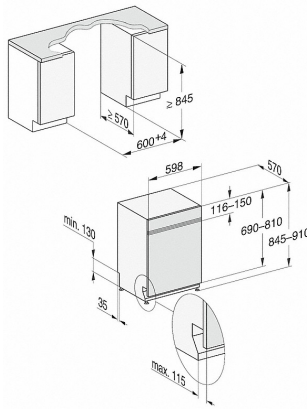

G 7519 SCi XXL AutoDos

Integrated dishwasher XXL

with automatic dispensing thanks to AutoDos with integrated PowerDisk.

Technical data	
Niche width in mm	600
Niche height in mm	845
Niche depth in mm	570
Appliance width in mm	598
Appliance height in mm	845
Appliance depth in mm	570
Depth with door open in cm	120.5
Net weight in kg	49.2
Total rated load in kW	2.0
Voltage in V	230
Fuse rating in A	10
Number of phases	1
Energy stars	4.5
Water stars	6.0
Length of water inlet hose in m	1.50
Length of water drain hose in m	1.50
Length of supply lead in m	1.90
Min. - max. front panel weight in kg	3.0
[can be retrofitted by Service]	6.0

G 7519 SCi XXL AutoDos

Integrated dishwasher XXL

with automatic dispensing thanks to AutoDos with integrated PowerDisk.

G7000, integrated dishwasher, XXL, 60cm (installation drawing)

- 1) Plinth height 35-155 mm
- 2) Plinth height 100-220 mm
- 3) Appliance height max. 970 mm with plinth height conversion kit (Mat.-Nr. 6.394.761)