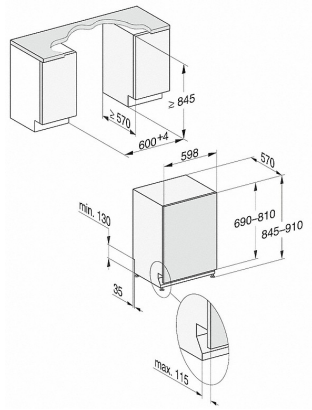

G 7599 SCVi XXL AutoDos

Fully integrated dishwasher XXL

with automatic dispensing thanks to AutoDos with integrated PowerDisk.

G7000, fully integrated dishwasher, XXL, 60cm (installation drawing)