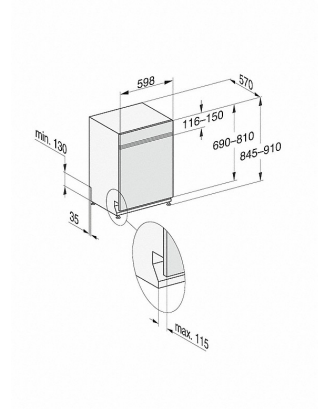

G 7919 SCi XXL AutoDos

Integrated dishwasher XXL

- a premium dishwasher for all your needs

Technical data	
Niche width in mm	600
Niche height in mm	845
Niche depth in mm	570
Appliance width in mm	598
Appliance height in mm	845
Appliance depth in mm	570
Depth with door open in cm	120.5
Net weight in kg	49.2
Total rated load in kW	2.0
Voltage in V	230
Fuse rating in A	10
Number of phases	1
Energy stars	4.5
Water stars	6.0
Length of water inlet hose in m	1.50
Length of water drain hose in m	1.50
Length of supply lead in m	1.90
Min. - max. front panel weight in kg	3.0
[can be retrofitted by Service]	5.0

G 7919 SCi XXL AutoDos

Integrated dishwasher XXL

- a premium dishwasher for all your needs

G7000, integrated dishwasher, XXL, 60cm (installation drawing)

- 1) Plinth height 35-155 mm
- 2) Plinth height 100-220 mm
- 3) Appliance height max. 970 mm with plinth height conversion kit (Mat.-Nr. 6.394.761)

G7000, integrated dishwasher, XXL, 60cm (installation drawing)