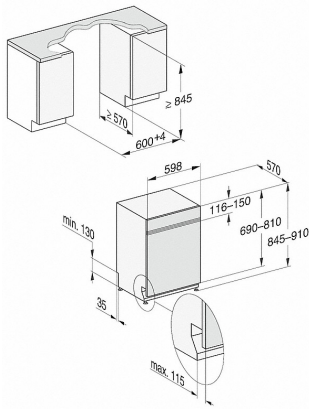

G 7919 SCi XXL AutoDos

Integrated dishwasher XXL

- a premium dishwasher for all your needs

Technical data	
Niche width in mm	600
Niche height in mm	845
Niche depth in mm	570
Appliance width in mm	598
Appliance height in mm	845
Appliance depth in mm	570
Depth with door open in cm	120.5
Net weight in kg	49.2
Total rated load in kW	2.0
Voltage in V	230
Fuse rating in A	10
Number of phases	1
Energy stars	4.5
Water stars	6.0
Length of water inlet hose in m	1.50
Length of water drain hose in m	1.50
Length of supply lead in m	1.90
Min. - max. front panel weight in kg	3.0
[can be retrofitted by Service]	5.0

G 7919 SCi XXL AutoDos

Integrated dishwasher XXL

- a premium dishwasher for all your needs

G7000, integrated dishwasher, XXL, 60cm (installation drawing)

- 1) Plinth height 35-155 mm
- 2) Plinth height 100-220 mm
- 3) Appliance height max. 970 mm with plinth height conversion kit (Mat.-Nr. 6.394.761)

G7000, integrated dishwasher, XXL, 60cm (installation drawing)