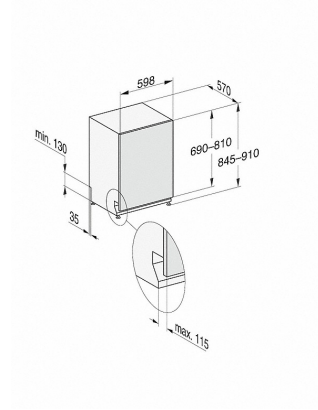

G7000, fully integrated dishwasher, XXL, 60cm (installation drawing)

1) Plinth height 35-155 mm
2) Plinth height 100-220 mm
3) Appliance height max. 970 mm with plinth height conversion kit (Mat.-Nr. 6.394.761)