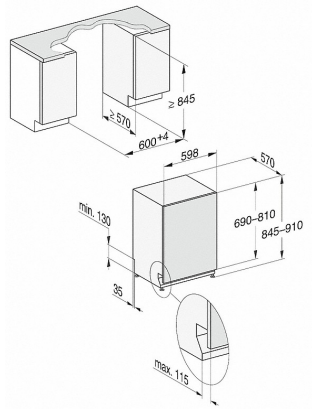

G 7969 SCVi XXL AutoDos

Fully integrated dishwasher XXL

– the Miele all-rounder for handleless kitchen designs.

G7000, fully integrated dishwasher, XXL, 60cm (installation drawing)