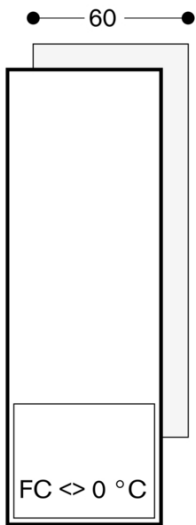

RC289500
Vario refrigerator 200 series
With fresh cooling close to 0 °C
Fully integrated
Niche width 56 cm, Niche height 177.5 cm
2022-12-02
Page 2