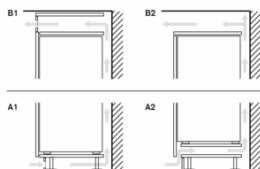

RC289500
Vario refrigerator 200 series
With fresh cooling close to 0 °C
Fully integrated
Niche width 56 cm, Niche height 177.5 cm
2022-12-02
Page 2