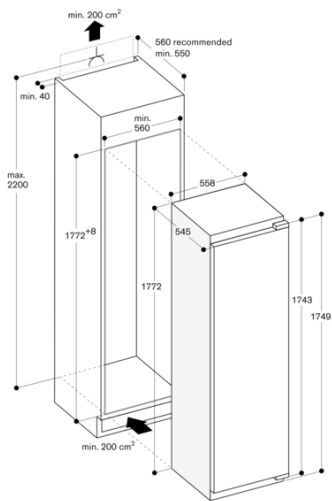

RC289500
Vario refrigerator 200 series
With fresh cooling close to 0 °C
Fully integrated
Niche width 56 cm, Niche height 177.5 cm
2022-12-02
Page 2