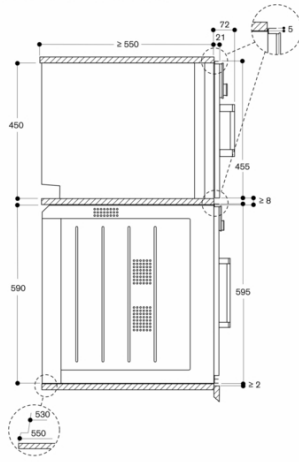

#### Characteristics

**Color / Material Front**  
 Anthracite  
**Built-in / Free-standing**  
 Built-in  
**Door opening**  
 Lateral  
**Min. required niche size for installation (HxWxD)**  
 450-450 x 560-560 x 550  
**Dimensions**  
 455 x 590 x 540  
**Dimensions of the packed product (HxWxD)**  
 590 x 660 x 700  
**Control Panel Material**  
 without panel  
**Door Material**  
 Glass  
**Net weight**  
 36.0  
**Approval certificates**  
 Australia Standards, CCC, CE, China, China ROHS 20, Eurasian, G-Mark, Ukraine, VDE  
**Length electrical supply cord**  
 175  
**EAN code**  
 4242006278212  
**Connection Rating**  
 2750  
**Fuse protection**  
 16  
**Voltage**  
 220-240  
**Frequency**  
 50-60  
**Plug type**  
 Gardy plug w/ earthing  
**Approval certificates**  
 Australia Standards, CCC, CE, China, China ROHS 20, Eurasian, G-Mark, Ukraine, VDE  
**Included accessories**  
 1 x grid, 1 x STS tray, punched, 40 mm deep, 1 x STS tray, unpunched, 40 mm deep

#### Consumption and connection features

2022-11-15  
 Page 1

Total connected load 2.8 KW.  
 Connecting cable 1.8 m with plug.  
 Plan a LAN cable.  
 Power consumption standby/display on 0.8 W.  
 Power consumption standby/display off 0.5 W.  
 Power consumption standby/network 1.8 W.  
 Time auto-standby/display on 20 min.  
 Time auto-standby/display off 20 min.  
 Time auto-standby/network 20 min.  
 Please check the user manual for how to switch off the WiFi module.

BSP221101  
Steam oven 200 Series  
Full glass door in Gaggenau Anthracite  
Width 60 cm  
left-hinged  
Controls at the top  
2022-11-15  
Page 2

Socket  
measurements in mm

Side view of BSP 220/250 above BOP