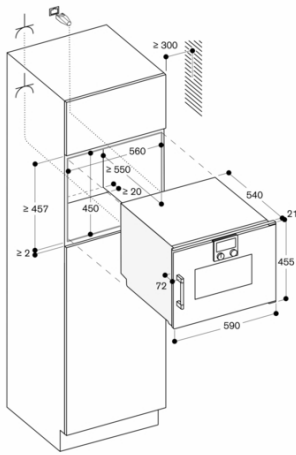

#### Performance

Door hinge not reversible.  
 No other electrical appliances should be installed above the BS.  
 The door panel surface of the appliance extends 21 mm from the furniture cavity.  
 The outer edge of the door handle extends 72 mm from the furniture cavity.  
 Necessary lateral gap between appliance door and furniture panel of min. 5 mm.  
 Consider the overhang, incl. the door handle, when planning to open drawers next to the appliance.  
 When planning a corner solution, pay attention to the 110° door opening angle.  
 The mains socket needs to be planned outside the built-in niche.  
 The LAN port can be found at the back on the lower left side.

#### Characteristics

**Color / Material Front**  
 Anthracite  
**Built-in / Free-standing**  
 Built-in  
**Door opening**  
 Lateral  
**Min. required niche size for installation (HxWxD)**  
 450-450 x 560-560 x 550  
**Dimensions**  
 455 x 590 x 540  
**Dimensions of the packed product (HxWxD)**  
 590 x 660 x 700  
**Control Panel Material**  
 without panel  
**Door Material**  
 Glass  
**Net weight**  
 36.0  
**Approval certificates**  
 Australia Standards, CCC, CE, China, China ROHS 20, Eurasian, G-Mark, Ukraine, VDE  
**Length electrical supply cord**  
 175  
**EAN code**  
 4242006278212  
**Connection Rating**  
 2750  
**Fuse protection**  
 16  
**Voltage**  
 220-240  
**Frequency**  
 50-60  
**Plug type**  
 Gardy plug w/ earthing  
**Approval certificates**  
 Australia Standards, CCC, CE, China, China ROHS 20, Eurasian, G-Mark, Ukraine, VDE  
**Included accessories**  
 1 x grid, 1 x STS tray, punched, 40 mm deep, 1 x STS tray, unpunched, 40 mm deep

BSP221101  
Steam oven 200 Series  
Full glass door in Gaggenau Anthracite  
Width 60 cm  
left-hinged  
Controls at the top  
2022-11-15  
Page 2

Socket  
measurements in mm

Side view of BSP 220/250 above BOP