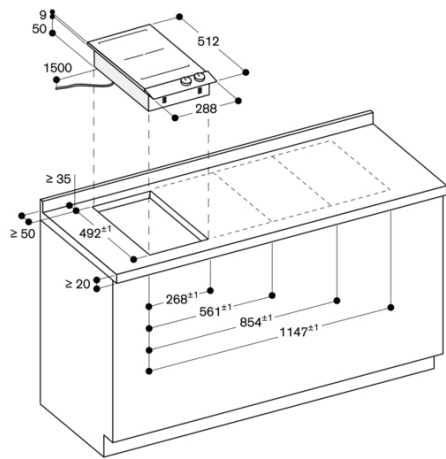

measurements in mm