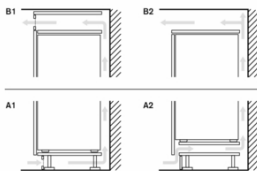

RF287500

Vario freezer 200 series

Fully integrated

Niche width 56 cm, Niche height 177.5 cm

2022-12-08

Page 2

GAGGENAU