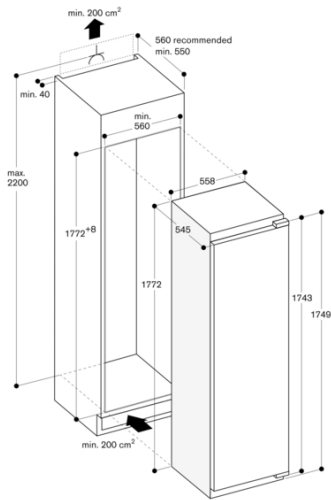

RF287500

Vario freezer 200 series

Fully integrated

Niche width 56 cm, Niche height 177.5 cm

2022-12-08

Page 2

GAGGENAU