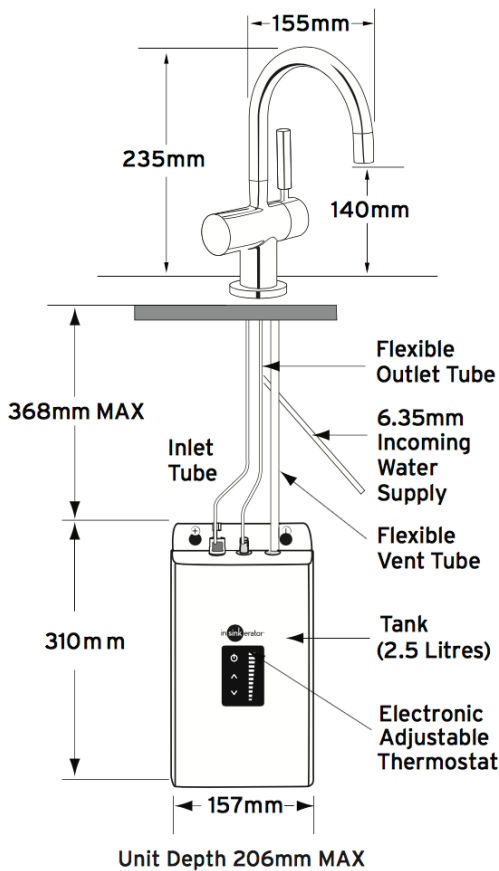

NEAR-BOILING FILTERED WATER TAP H3300

TAP FINISHES

CHROME

BRUSHED
STEEL

MATTE
BLACK

All InSinkEerator Instant Hot Water Taps come with an in-line filtration system using replaceable filter cartridges. This makes the water coming out of them taste a lot better by removing tastes, odour and impurities, giving your cup of tea a better taste!

Features:

- Near boiling steaming hot water instantly
- Safe, filtered hot water
- Contemporary swivelling spout
- Tap insulated from heat
- A gentle touch, two lever dispenser
- Scale reduction technology protects heating elements
- Energy efficient & economical, saving both time and money
- Easy to install 2.5-litre stainless steel tank fitted under sink
- Shut-off valve in filter head automatically stops water flow
- Tap mounted on either the kitchen work surface or sink
- (35mm-38mm hole required in bench)
- Adjustable temperature dial. (88°C to 98°C)
- Reduces chlorine, lead, and other unpleasant tastes, chemicals and odours from the water
- Plugs directly into an electrical socket close to the appliance
- Easy to replace the filter
- 2-year full warranty!

EASY TO INSTALL UNDER SINK
TANK & WATER FILTER