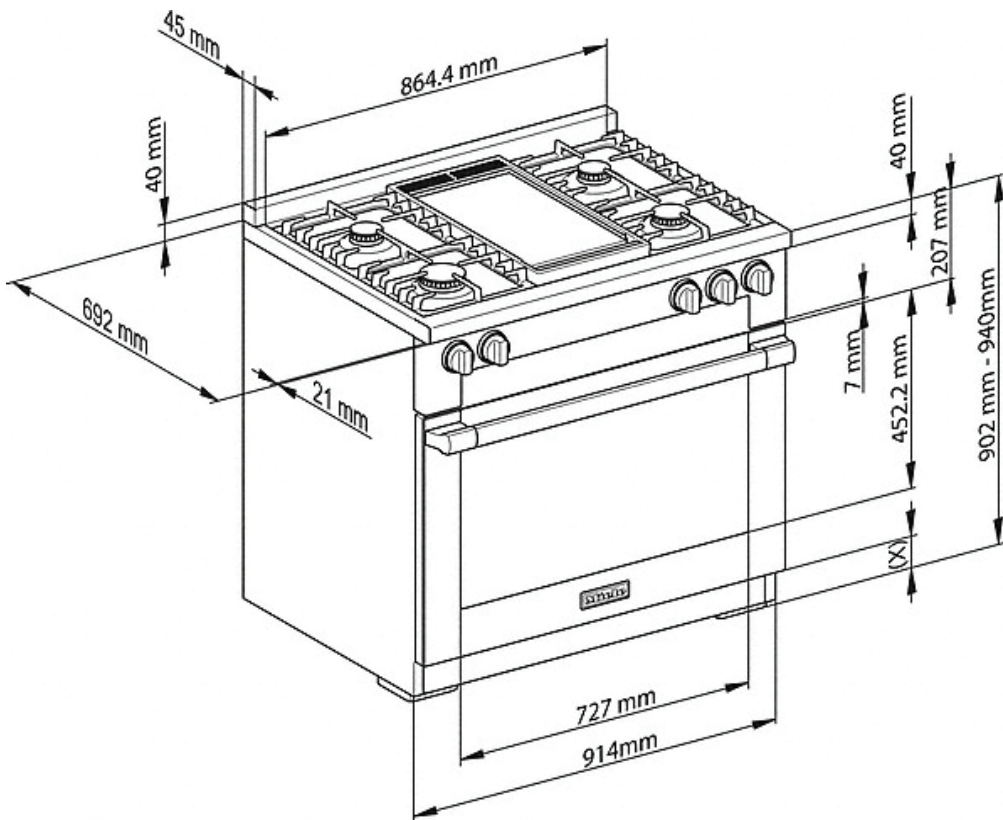

Miele

HR 1936 G INSTALLATION DRAWINGS

E = Electrical connection

G = Gas connection

Miele

HR 1936 G INSTALLATION DRAWINGS

(x) = depending on appliance height adjustment 127 mm - 165.1 mm