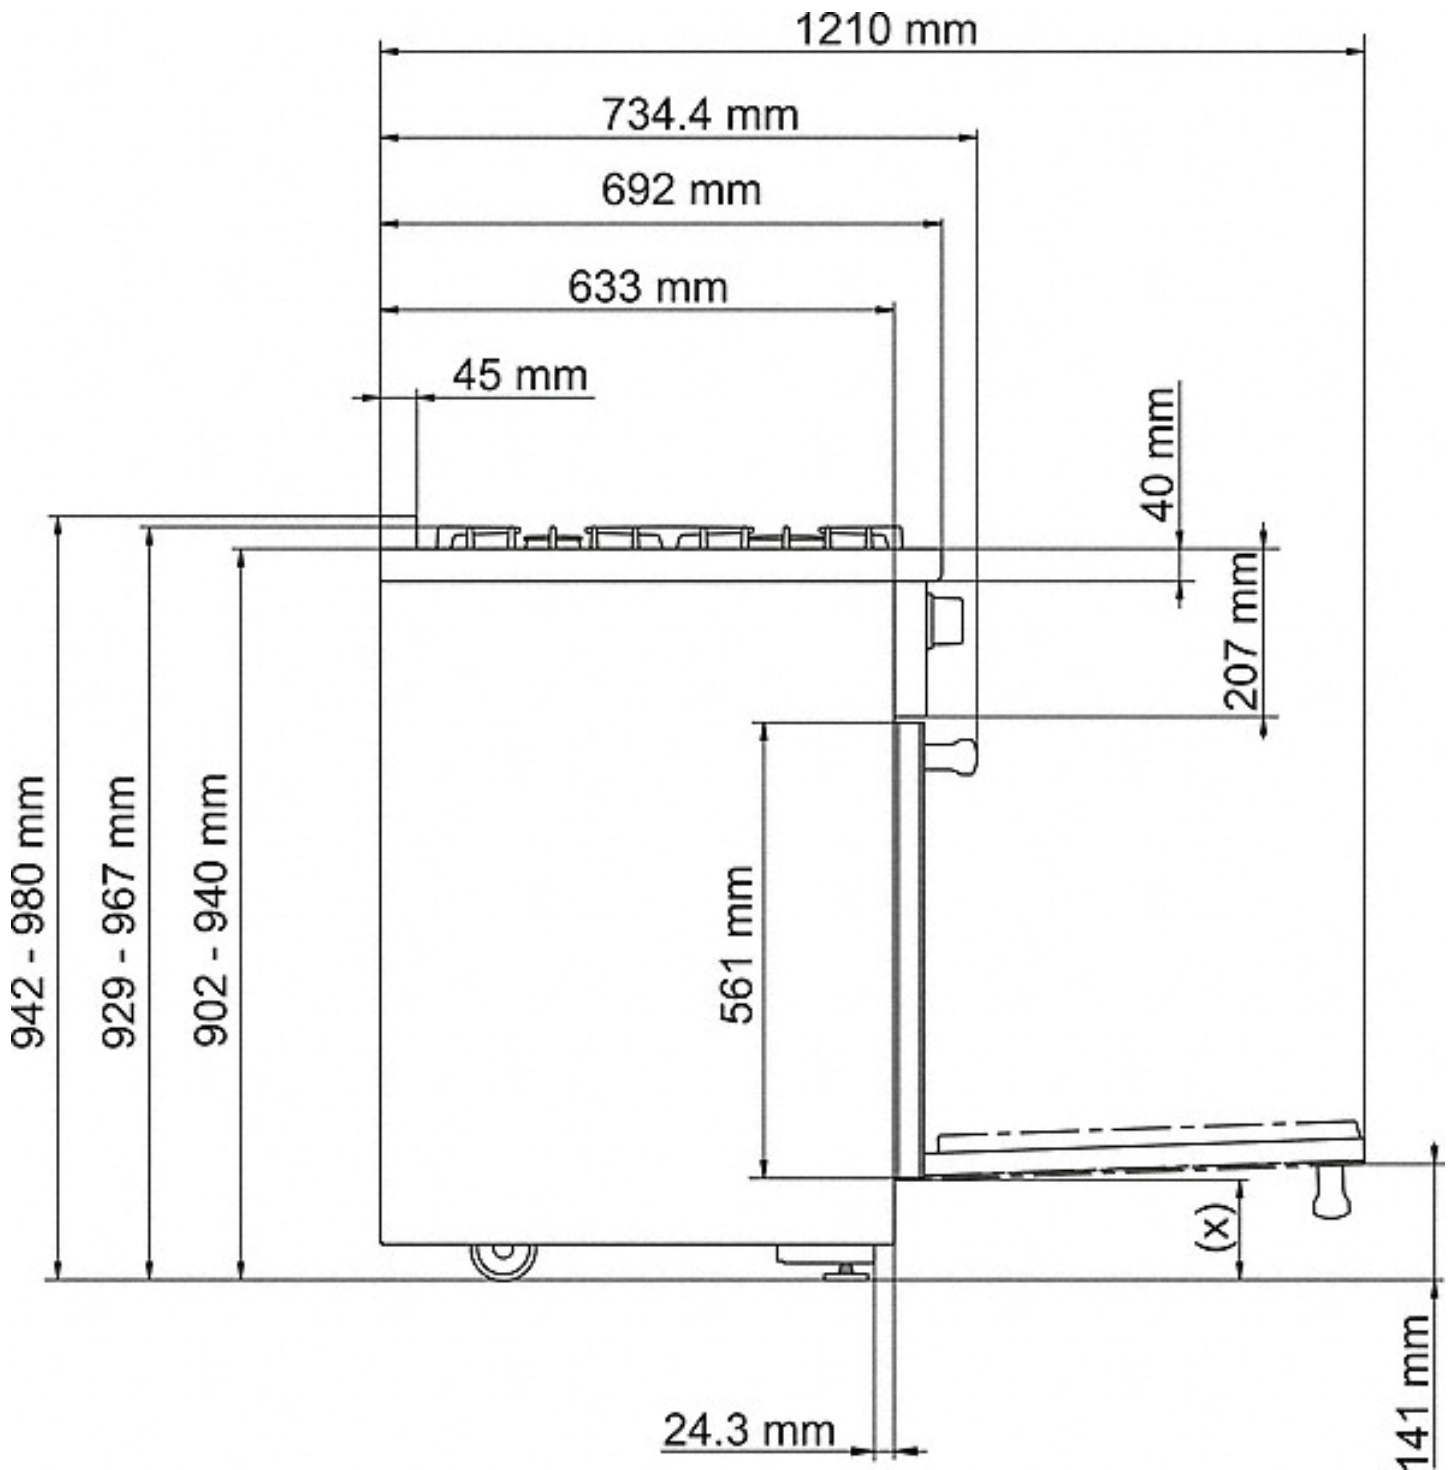

Miele

HR 1936 G INSTALLATION DRAWINGS

E = Electrical connection

G = Gas connection

Miele

HR 1936 G INSTALLATION DRAWINGS

(x) = depending on appliance height adjustment 127 mm - 165.1 mm