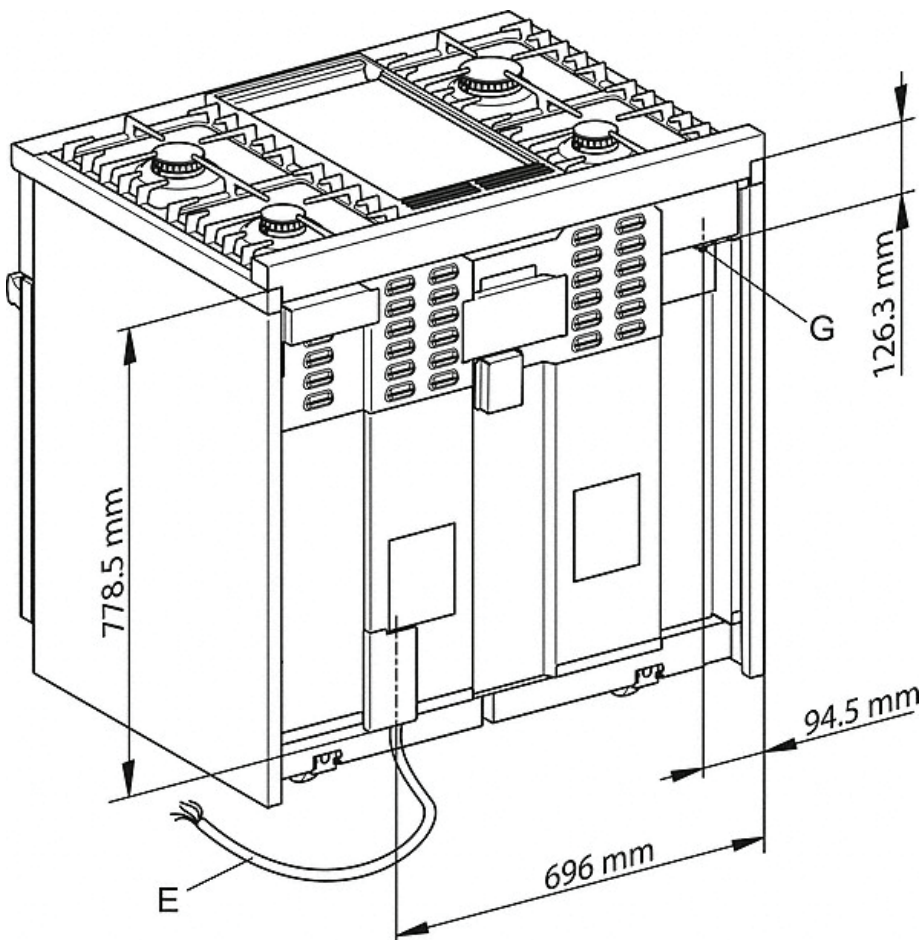

Miele

HR 1936 G INSTALLATION DRAWINGS

E = Electrical connection

G = Gas connection

Miele

HR 1936 G INSTALLATION DRAWINGS

(x) = depending on appliance height adjustment 127 mm - 165.1 mm