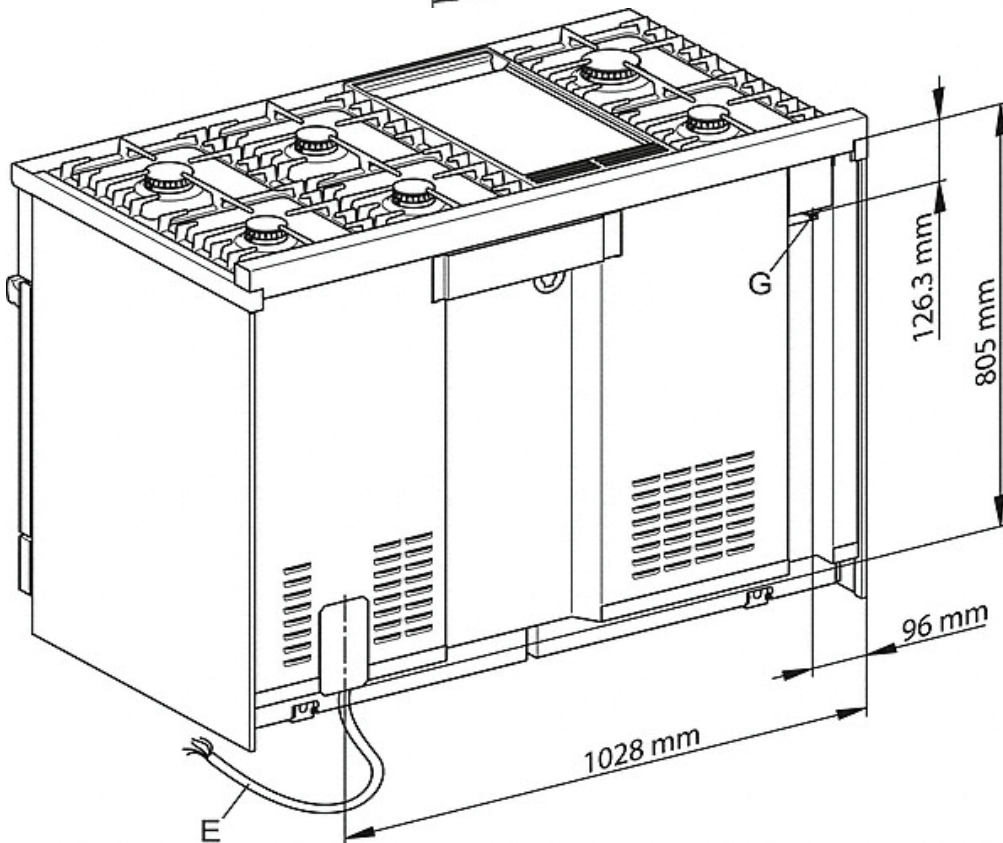

## HR 1956 G INSTALLATION DRAWINGS

E = Electrical connection

G = Gas connection

## HR 1956 G INSTALLATION DRAWINGS

(x) = depending on appliance height adjustment 101.6 mm - 139.7 mm