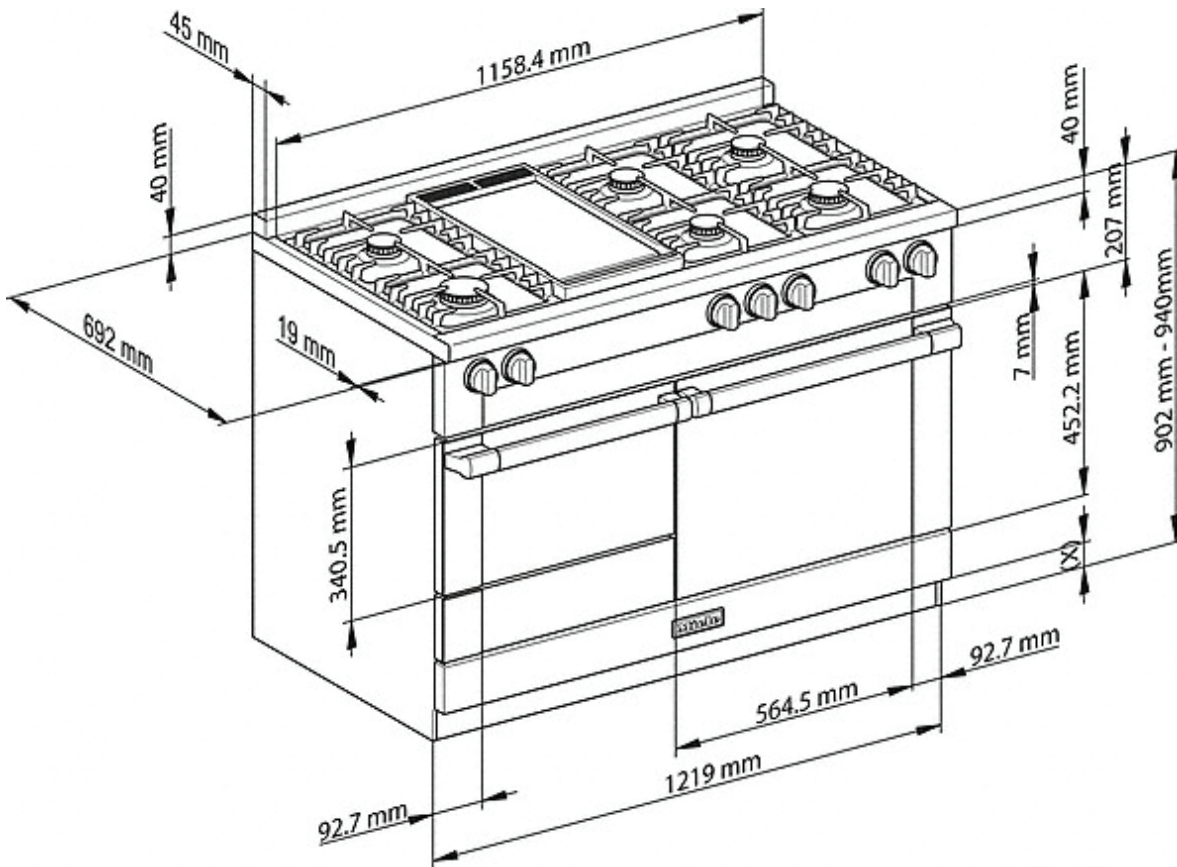

## HR 1956 G INSTALLATION DRAWINGS

E = Electrical connection

G = Gas connection

## HR 1956 G INSTALLATION DRAWINGS

(x) = depending on appliance height adjustment 101.6 mm - 139.7 mm