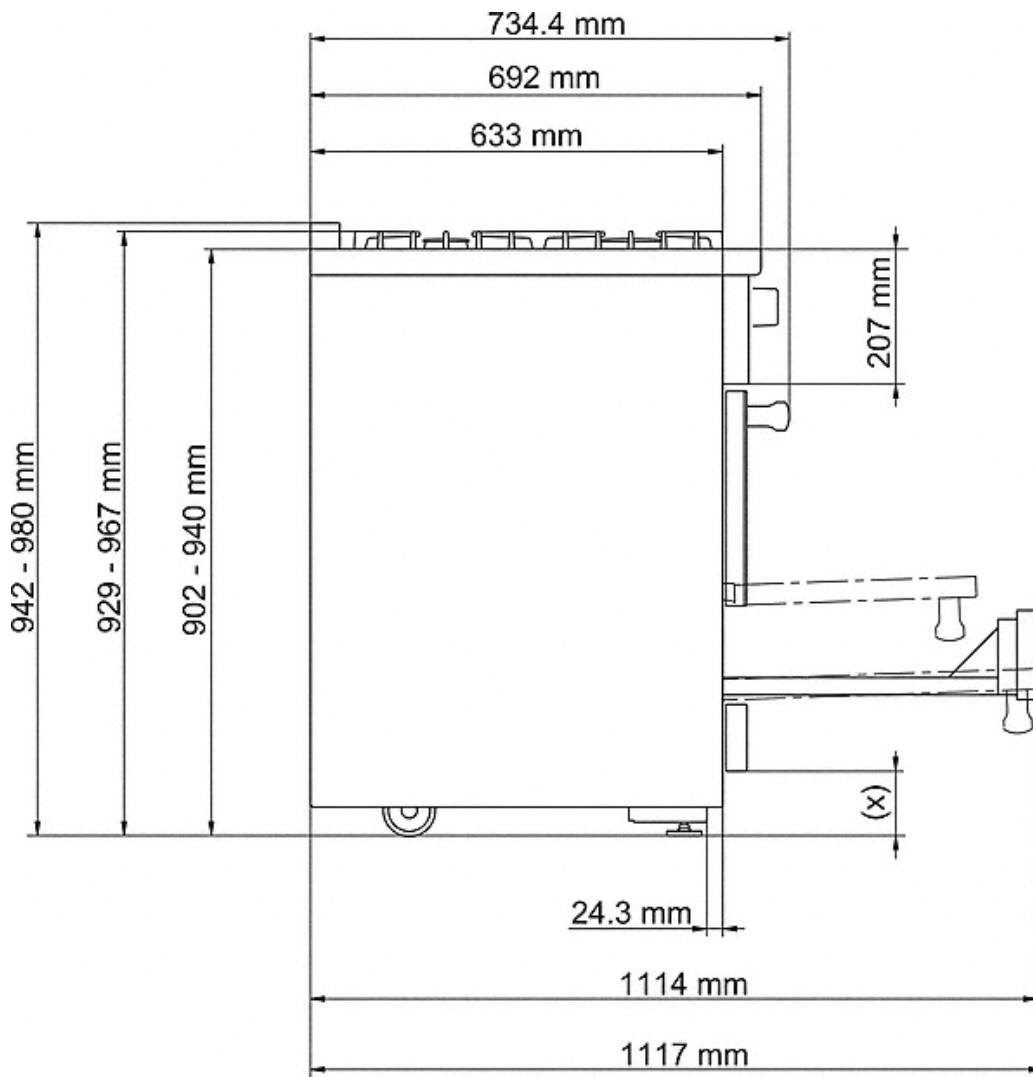

## HR 1956 G INSTALLATION DRAWINGS

E = Electrical connection

G = Gas connection

## HR 1956 G INSTALLATION DRAWINGS

(x) = depending on appliance height adjustment 101.6 mm - 139.7 mm