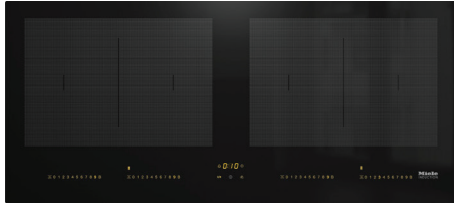

KM 7684 FL

Induction cooktop

Onset controls with panorama cooking zone arrangement for maximum cooking convenience.

Safety	
Safety cut-out	•
Lock function	•
System lock	•
Fault monitoring	•
Integrated cooling fan	•
Overheating protection	•
Residual heat indicator	•
Technical data	
Dimensions in mm (width)	916
Dimensions in mm (depth)	408
Built-in height with mains connection box in mm	45
Cutout dimensions in mm (width)*	896
Cutout dimensions in mm (depth)*	388
Total connected load in kW	7.4
Weight in kg	12
Voltage in V	230
Frequency in Hz	50-60
Cable length in m	1.4
Standard accessories	
Connection cable	•

* Please refer to installation drawings for flush cutout dimensions