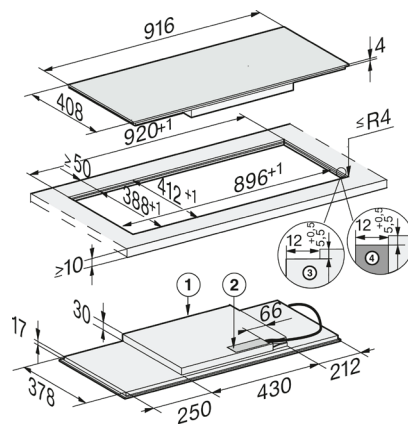

## KM 7684 FL

Induction cooktop

Onset controls with panorama cooking zone arrangement for maximum cooking convenience.

Safety	
Safety cut-out	•
Lock function	•
System lock	•
Fault monitoring	•
Integrated cooling fan	•
Overheating protection	•
Residual heat indicator	•
Technical data	
Dimensions in mm (width)	916
Dimensions in mm (depth)	408
Built-in height with mains connection box in mm	45
Cutout dimensions in mm (width)*	896
Cutout dimensions in mm (depth)*	388
Total connected load in kW	7.4
Weight in kg	12
Voltage in V	230
Frequency in Hz	50-60
Cable length in m	1.4
Standard accessories	
Connection cable	•

\* Please refer to installation drawings for flush cutout dimensions

KM 7684 FL - (Installation drawing)

1. Front
2. Mains connection box, mains connection cable, L = 1440 mm, supplied loose

KM 7684 FL - (flush installation drawings)

1. Front
2. Mains connection box with mains connection cable, L = 1440 mm
3. Stepped cut-out natural stone worktop
4. Wood support 12 mm (not supplied)