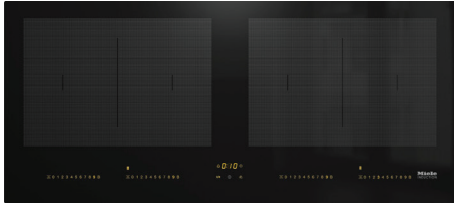

### Induction cooktop

Onset controls with panorama cooking zone arrangement for maximum cooking convenience.

- Quick selection using numerical linear keybanks - SmartSelect
- Premium design - 916 mm wide with bevelled edges all round
- Versatile and fast - 4 cooking zones including 2 PowerFlex areas
- Comm. with the rangehood - automatic function Con@ctivity 3.0
- Broad performance spectrum - keeping warm function and TwinBooster

<b>Heating type</b>	
Heating type	Induction
<b>Construction type</b>	
Independent of oven	•
<b>Design</b>	
Elegant glass ceramic surface	•
Ceramic surface colour	Black
Print design	LightPrint
<b>Zone details</b>	
Number of zones	4
<b>PowerFlex zones</b>	
Number	4
Diameter in mm	150x230
Power rating in W	2100
Booster in W	3000
TwinBooster in W	3650
<b>Zones</b>	
Position	left
Type	PowerFlex bridge
Diameter in mm	230x290
Power rating in W	3400
Booster in W	4800
TwinBooster in W	7300
Position	right
Type	PowerFlex bridge
Diameter in mm	230x290
Power rating in W	3400
Booster in W	4800
TwinBooster in W	7300
<b>User convenience</b>	
Operation via touchpad controls	SmartSelect
Digital power level display	•
Pan/Pan-size sensors	•
Stop & Go function	•
Minute minder	•
Automatic switch-off for all zones	•
AutoBoost	•
Keeping warm	•
Individual setting options (e.g. audible signal tones)	•
<b>Appliance networking</b>	
Automatic function Con@ctivity 3.0	Pre-equipped
<b>Cleaning convenience</b>	
Easy to clean ceramic surface	•