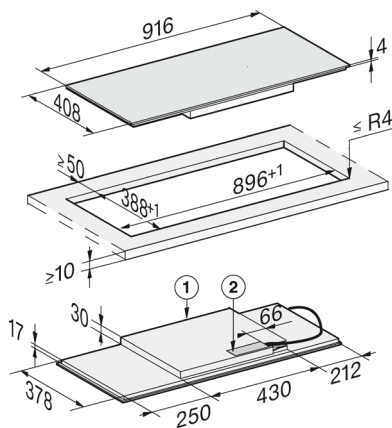

## KM 7684 FL

Induction cooktop

Onset controls with panorama cooking zone arrangement for maximum cooking convenience.

Safety	
Safety cut-out	•
Lock function	•
System lock	•
Fault monitoring	•
Integrated cooling fan	•
Overheating protection	•
Residual heat indicator	•
Technical data	
Dimensions in mm (width)	916
Dimensions in mm (depth)	408
Built-in height with mains connection box in mm	45
Cutout dimensions in mm (width)*	896
Cutout dimensions in mm (depth)*	388
Total connected load in kW	7.4
Weight in kg	12
Voltage in V	230
Frequency in Hz	50-60
Cable length in m	1.4
Standard accessories	
Connection cable	•

\* Please refer to installation drawings for flush cutout dimensions

KM 7684 FL - (Installation drawing)

1. Front
2. Mains connection box, mains connection cable, L = 1440 mm, supplied loose

KM 7684 FL - (flush installation drawings)

1. Front
2. Mains connection box with mains connection cable, L = 1440 mm
3. Stepped cut-out natural stone worktop
4. Wood support 12 mm (not supplied)