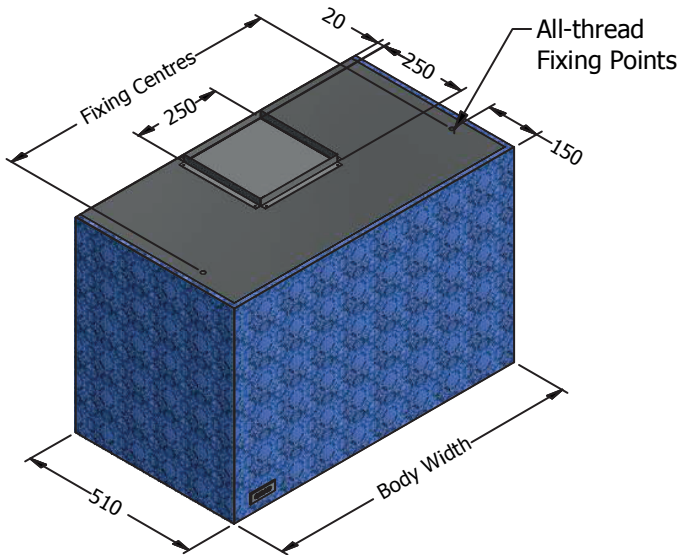

**Top Ducted**

**Back Ducted**

**Top Ducted**

**Back Ducted**

**Can be Either Top or Back Ducted.**

Minimum overall height - 400mm.  
Maximum overall height - 1100mm.

LED lights and nightlight.  
electrical connection is to be at the junction box inside the rangehood.

Model	Body Width	Fixing Centres	Light Centres	Lights	Filters	Filter size
LAM 900L-1	900mm	800mm	525mm	2	2	422 x 355mm
LAM 900L-2	900mm	800mm	525mm	2	2	422 x 355mm
LAM 1000L-2	1000mm	800mm	525mm	2	2	422 x 355mm
LAM 1200L-2	1200mm	950mm	647.5mm	2	4	272 x 355mm