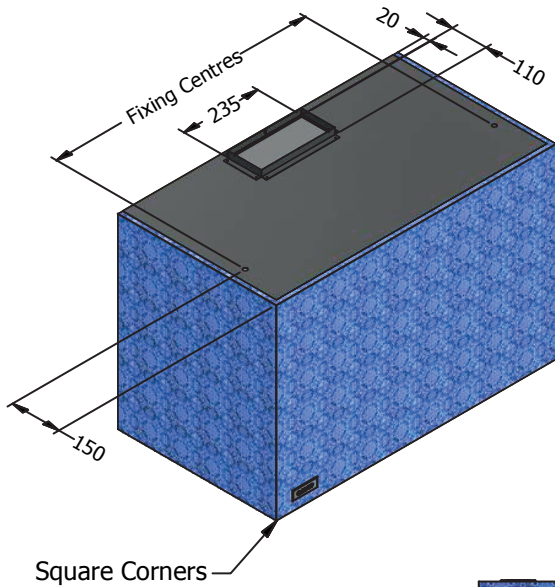

**Top Ducted**

**Back Ducted**

**Top Ducted**

**Back Ducted**

**Can be Either Top or Back Ducted.**

Minimum overall height - 400mm.  
Maximum overall height - 1100mm.

LED lights and nightlight.  
electrical connection is to be at the junction box inside the rangehood.

Model	Body Width	Fixing Centres	Light Centres	Lights	Filters	Filter size
LAM 900L-1	900mm	800mm	525mm	2	2	422 x 355mm
LAM 900L-2	900mm	800mm	525mm	2	2	422 x 355mm
LAM 1000L-2	1000mm	800mm	525mm	2	2	422 x 355mm
LAM 1200L-2	1200mm	950mm	647.5mm	2	4	272 x 355mm