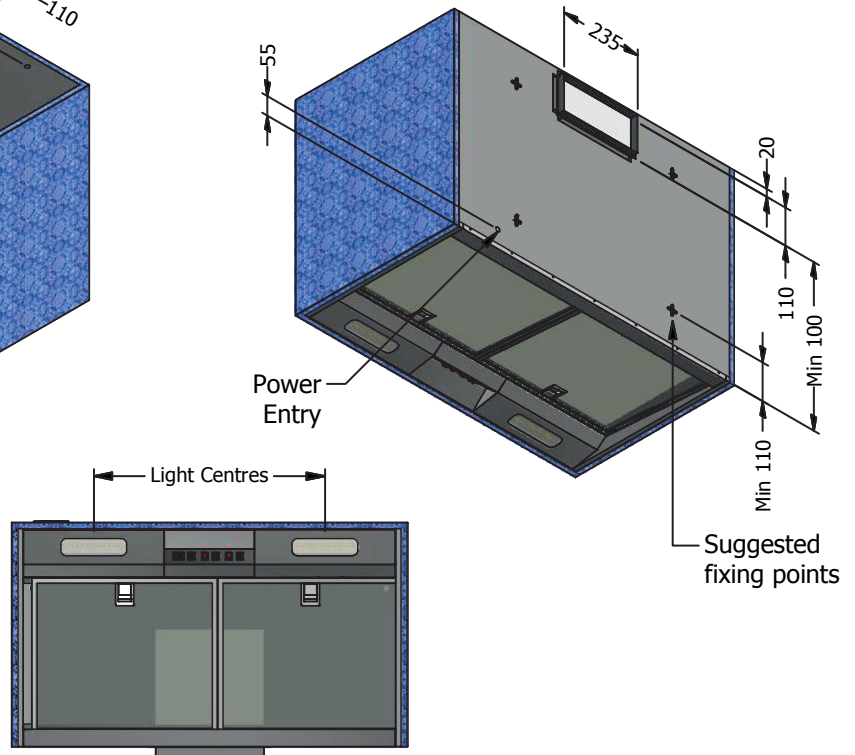

**Top Ducted**

**Back Ducted**

**Top Ducted**

**Back Ducted**

**Can be Either Top or Back Ducted.**

Minimum overall height - 400mm.  
Maximum overall height - 1100mm.

LED lights and nightlight.  
electrical connection is to be at the junction box inside the rangehood.

Model	Body Width	Fixing Centres	Light Centres	Lights	Filters	Filter size
LAM 900L-1	900mm	800mm	525mm	2	2	422 x 355mm
LAM 900L-2	900mm	800mm	525mm	2	2	422 x 355mm
LAM 1000L-2	1000mm	800mm	525mm	2	2	422 x 355mm
LAM 1200L-2	1200mm	950mm	647.5mm	2	4	272 x 355mm