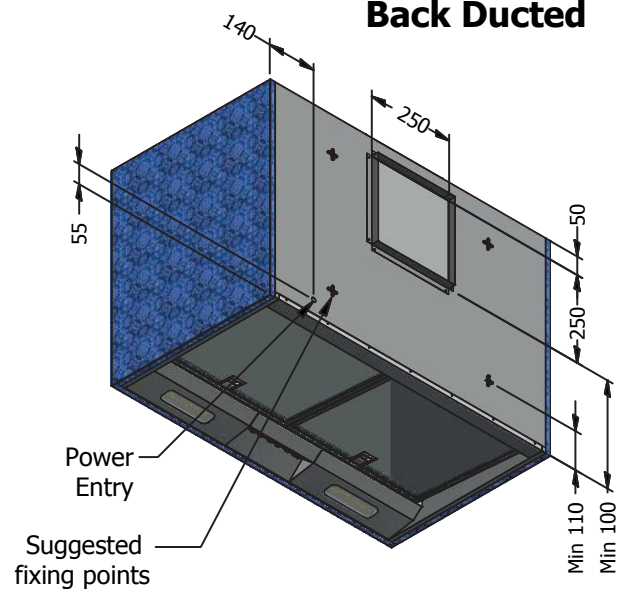

**Top Ducted**

**Back Ducted**

**Top Ducted**

**Back Ducted**

**Can be Either Top or Back Ducted.**

Minimum overall height - 400mm.  
Maximum overall height - 1100mm.

LED lights and nightlight.  
electrical connection is to be at the junction box inside the rangehood.

Model	Body Width	Fixing Centres	Light Centres	Lights	Filters	Filter size
LAM 900L-1	900mm	800mm	525mm	2	2	422 x 355mm
LAM 900L-2	900mm	800mm	525mm	2	2	422 x 355mm
LAM 1000L-2	1000mm	800mm	525mm	2	2	422 x 355mm
LAM 1200L-2	1200mm	950mm	647.5mm	2	4	272 x 355mm