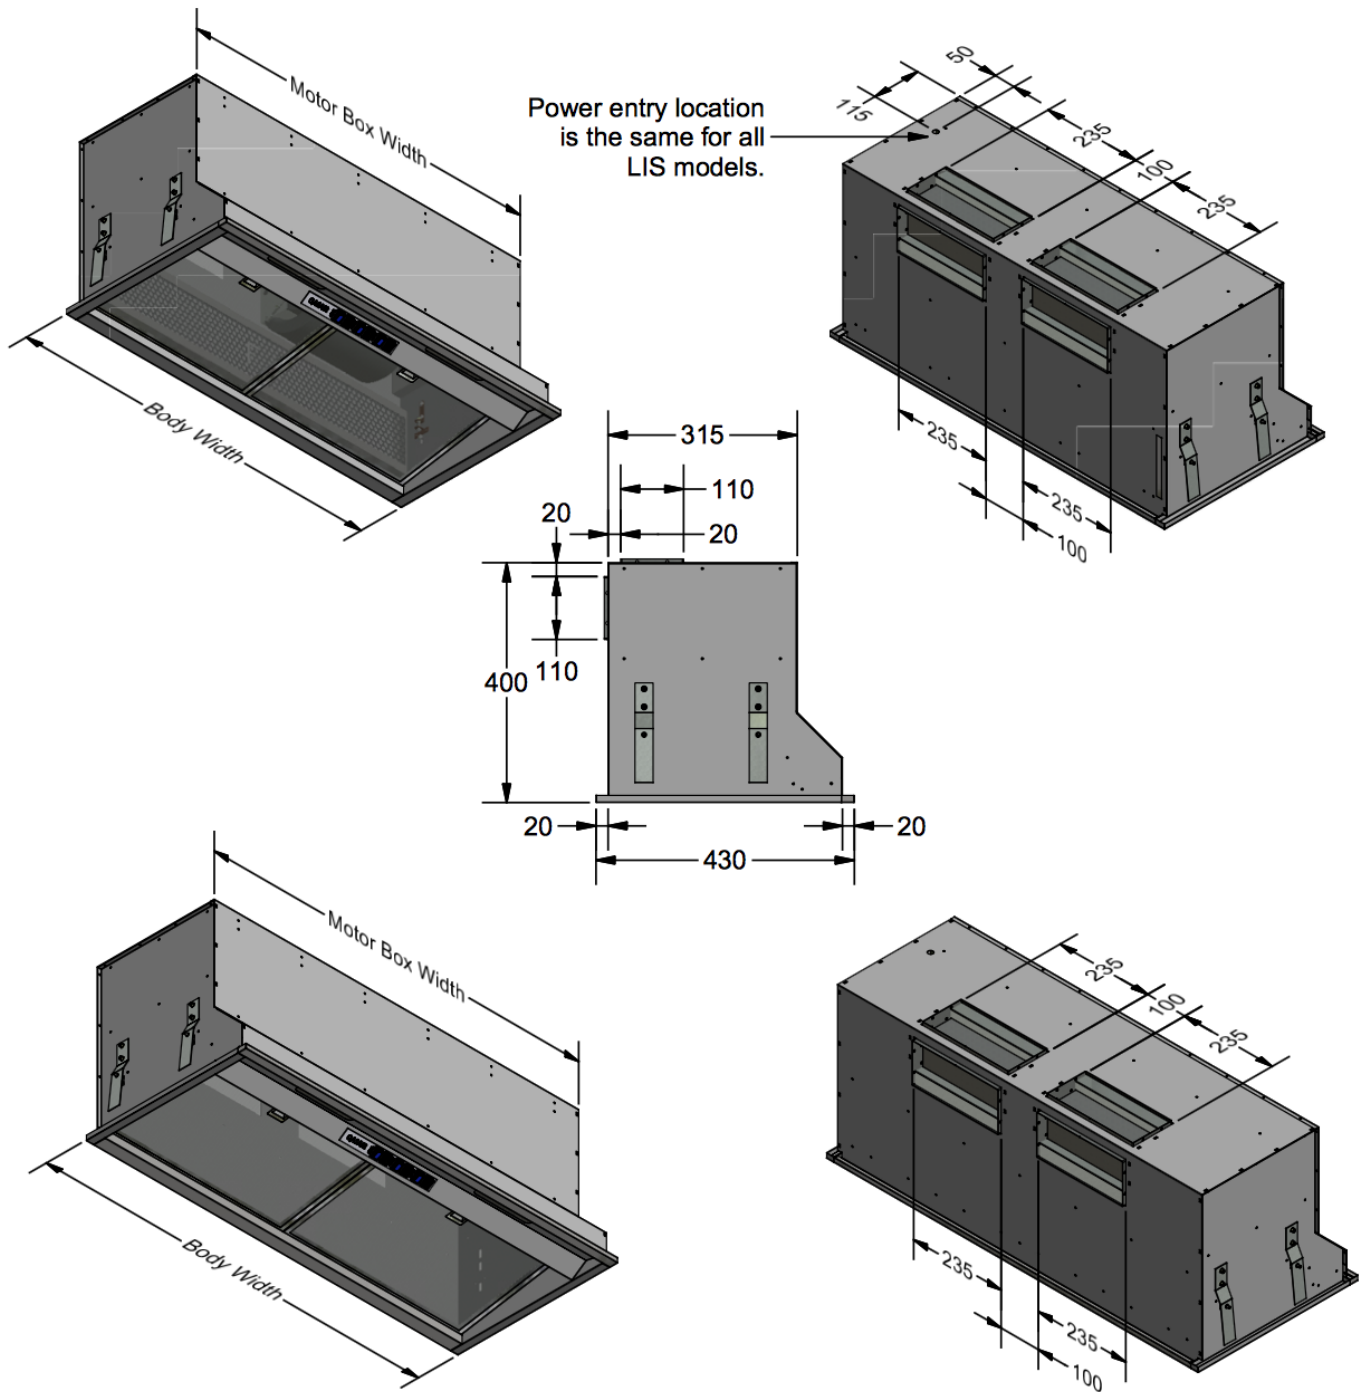

Model	LIS 500L-1	LIS 800L-1	LIS 800L-2	Model	LIS 500L-1	LIS 800L-1	LIS 800L-2
Body Width	500mm	800mm	800mm	Filter Size	459mm x 290mm	379mm x 290mm	379mm x 290mm
Motor Box / Flue Width	480mm	780mm	780mm	Conversion Top/Back Back/Top	YES	YES	YES
Motor Qty	1	1	2	Electrical Connection	10 Amp Lead	10 Amp Lead	10 Amp Lead
LED Light	Cool	Cool	Cool	Minimum Height (H =)	N/A	N/A	N/A
Nightlight	YES	YES	YES	Maximum Height (H =)	N/A	N/A	N/A
Light Qty	1	2	2	PowderKote® Available	N/A	N/A	N/A
Light Centres	Centre	380mm	380mm	All-thread Fixing Centres	N/A	N/A	N/A
Filter Qty	1	2	2	Corner Type	Square	Square	Square

Model	LIS 900L-2	LIS 1000L-2	Model	LIS 900L-2	LIS 1000L-2
Body Width	900mm	1000mm	Filter Size	424mm x 290mm	479mm x 290mm
Motor Box / Flue Width	870mm	980mm	Conversion Top/Back Back/Top	YES	YES
Motor Qty	2	2	Electrical Connection	10 Amp Lead	10 Amp Lead
LED Light	Cool	Cool	Minimum Height (H =)	N/A	N/A
Nightlight	YES	YES	Maximum Height (H =)	N/A	N/A
Light Qty	2	2	PowderKote® Available	N/A	N/A
Light Centres	424mm	480mm	All-thread Fixing Centres	N/A	N/A
Filter Qty	2	2	Corner Type	Square	Square

LISMORE BUILT UNDER RANGE HOOD

LIS

Power entry location is the same for all LIS models.

Model	LIS 1200L-2	LIS 1200L-3	LIS 1500L-3	Model	LIS 1200L-2	LIS 1200L-3	LIS 1500L-3
Body Width	1200mm	1200mm	1500mm	Filter Size	290mm x 290mm	290mm x 290mm	365mm x 290mm
Motor Box / Flue Width	1180mm	1180mm	1480mm	Conversion Top/Back Back/Top	YES	YES	YES
Motor Qty	2	3	3	Electrical Connection	10 Amp Lead	10 Amp Lead	10 Amp Lead
LED Light	Cool	Cool	Cool	Minimum Height (H =)	N/A	N/A	N/A
Nightlight	YES	YES	YES	Maximum Height (H =)	N/A	N/A	N/A
Light Qty	2	2	3	PowderKote ® Available	N/A	N/A	N/A
Light Centres	580mm	580mm	452mm	All-thread Fixing Centres	N/A	N/A	N/A
Filter Qty	4	4	4	Corner Type	Square	Square	Square