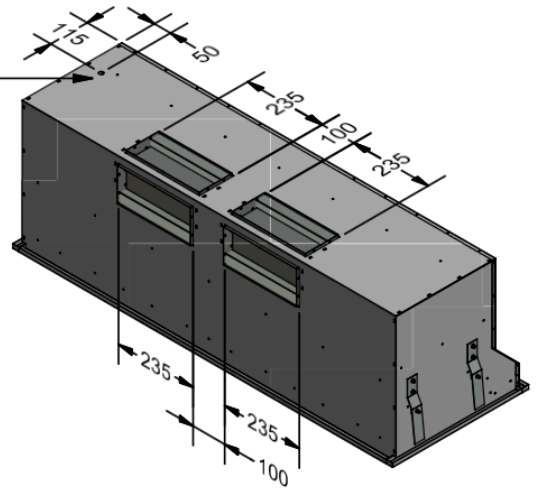

Model	LIS 500L-1	LIS 800L-1	LIS 800L-2	Model	LIS 500L-1	LIS 800L-1	LIS 800L-2
Body Width	500mm	800mm	800mm	Filter Size	459mm x 290mm	379mm x 290mm	379mm x 290mm
Motor Box / Flue Width	480mm	780mm	780mm	Conversion Top/Back Back/Top	YES	YES	YES
Motor Qty	1	1	2	Electrical Connection	10 Amp Lead	10 Amp Lead	10 Amp Lead
LED Light	Cool	Cool	Cool	Minimum Height (H =)	N/A	N/A	N/A
Nightlight	YES	YES	YES	Maximum Height (H =)	N/A	N/A	N/A
Light Qty	1	2	2	PowderKote® Available	N/A	N/A	N/A
Light Centres	Centre	380mm	380mm	All-thread Fixing Centres	N/A	N/A	N/A
Filter Qty	1	2	2	Corner Type	Square	Square	Square

Model	LIS 900L-2	LIS 1000L-2	Model	LIS 900L-2	LIS 1000L-2
Body Width	900mm	1000mm	Filter Size	424mm x 290mm	479mm x 290mm
Motor Box / Flue Width	870mm	980mm	Conversion Top/Back Back/Top	YES	YES
Motor Qty	2	2	Electrical Connection	10 Amp Lead	10 Amp Lead
LED Light	Cool	Cool	Minimum Height (H =)	N/A	N/A
Nightlight	YES	YES	Maximum Height (H =)	N/A	N/A
Light Qty	2	2	PowderKote® Available	N/A	N/A
Light Centres	424mm	480mm	All-thread Fixing Centres	N/A	N/A
Filter Qty	2	2	Corner Type	Square	Square

LISMORE BUILT UNDER RANGE HOOD

LIS

Power entry location is the same for all LIS models.

Model	LIS 1200L-2	LIS 1200L-3	LIS 1500L-3	Model	LIS 1200L-2	LIS 1200L-3	LIS 1500L-3
Body Width	1200mm	1200mm	1500mm	Filter Size	290mm x 290mm	290mm x 290mm	365mm x 290mm
Motor Box / Flue Width	1180mm	1180mm	1480mm	Conversion Top/Back Back/Top	YES	YES	YES
Motor Qty	2	3	3	Electrical Connection	10 Amp Lead	10 Amp Lead	10 Amp Lead
LED Light	Cool	Cool	Cool	Minimum Height (H =)	N/A	N/A	N/A
Nightlight	YES	YES	YES	Maximum Height (H =)	N/A	N/A	N/A
Light Qty	2	2	3	PowderKote ® Available	N/A	N/A	N/A
Light Centres	580mm	580mm	452mm	All-thread Fixing Centres	N/A	N/A	N/A
Filter Qty	4	4	4	Corner Type	Square	Square	Square