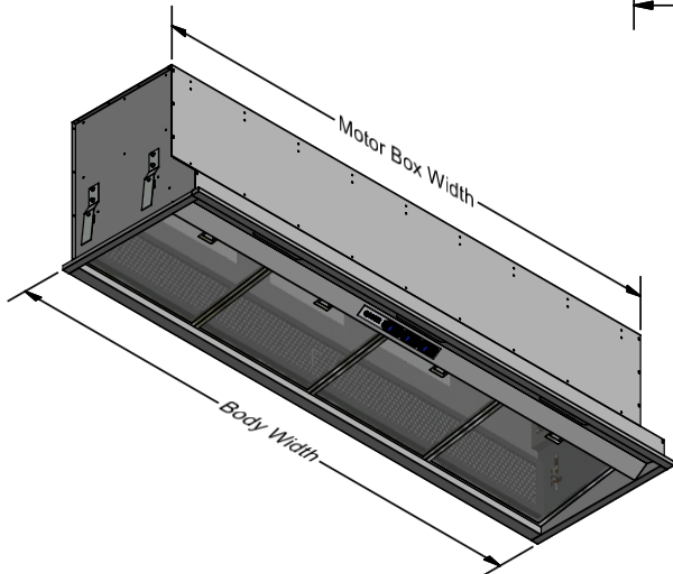

Model	LIS 500L-1	LIS 800L-1	LIS 800L-2	Model	LIS 500L-1	LIS 800L-1	LIS 800L-2
Body Width	500mm	800mm	800mm	Filter Size	459mm x 290mm	379mm x 290mm	379mm x 290mm
Motor Box / Flue Width	480mm	780mm	780mm	Conversion Top/Back Back/Top	YES	YES	YES
Motor Qty	1	1	2	Electrical Connection	10 Amp Lead	10 Amp Lead	10 Amp Lead
LED Light	Cool	Cool	Cool	Minimum Height (H =)	N/A	N/A	N/A
Nightlight	YES	YES	YES	Maximum Height (H =)	N/A	N/A	N/A
Light Qty	1	2	2	PowderKote® Available	N/A	N/A	N/A
Light Centres	Centre	380mm	380mm	All-thread Fixing Centres	N/A	N/A	N/A
Filter Qty	1	2	2	Corner Type	Square	Square	Square

Model	LIS 900L-2	LIS 1000L-2	Model	LIS 900L-2	LIS 1000L-2
Body Width	900mm	1000mm	Filter Size	424mm x 290mm	479mm x 290mm
Motor Box / Flue Width	870mm	980mm	Conversion Top/Back Back/Top	YES	YES
Motor Qty	2	2	Electrical Connection	10 Amp Lead	10 Amp Lead
LED Light	Cool	Cool	Minimum Height (H =)	N/A	N/A
Nightlight	YES	YES	Maximum Height (H =)	N/A	N/A
Light Qty	2	2	PowderKote® Available	N/A	N/A
Light Centres	424mm	480mm	All-thread Fixing Centres	N/A	N/A
Filter Qty	2	2	Corner Type	Square	Square

LISMORE BUILT UNDER RANGE HOOD

LIS

Power entry location is the same for all LIS models.

Model	LIS 1200L-2	LIS 1200L-3	LIS 1500L-3	Model	LIS 1200L-2	LIS 1200L-3	LIS 1500L-3
Body Width	1200mm	1200mm	1500mm	Filter Size	290mm x 290mm	290mm x 290mm	365mm x 290mm
Motor Box / Flue Width	1180mm	1180mm	1480mm	Conversion Top/Back Back/Top	YES	YES	YES
Motor Qty	2	3	3	Electrical Connection	10 Amp Lead	10 Amp Lead	10 Amp Lead
LED Light	Cool	Cool	Cool	Minimum Height (H =)	N/A	N/A	N/A
Nightlight	YES	YES	YES	Maximum Height (H =)	N/A	N/A	N/A
Light Qty	2	2	3	PowderKote ® Available	N/A	N/A	N/A
Light Centres	580mm	580mm	452mm	All-thread Fixing Centres	N/A	N/A	N/A
Filter Qty	4	4	4	Corner Type	Square	Square	Square