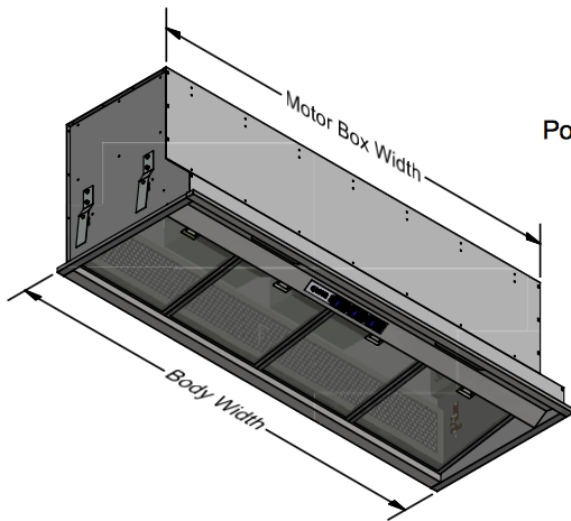

Model	LIS 500L-1	LIS 800L-1	LIS 800L-2	Model	LIS 500L-1	LIS 800L-1	LIS 800L-2
Body Width	500mm	800mm	800mm	Filter Size	459mm x 290mm	379mm x 290mm	379mm x 290mm
Motor Box / Flue Width	480mm	780mm	780mm	Conversion Top/Back Back/Top	YES	YES	YES
Motor Qty	1	1	2	Electrical Connection	10 Amp Lead	10 Amp Lead	10 Amp Lead
LED Light	Cool	Cool	Cool	Minimum Height (H =)	N/A	N/A	N/A
Nightlight	YES	YES	YES	Maximum Height (H =)	N/A	N/A	N/A
Light Qty	1	2	2	PowderKote® Available	N/A	N/A	N/A
Light Centres	Centre	380mm	380mm	All-thread Fixing Centres	N/A	N/A	N/A
Filter Qty	1	2	2	Corner Type	Square	Square	Square

Model	LIS 900L-2	LIS 1000L-2	Model	LIS 900L-2	LIS 1000L-2
Body Width	900mm	1000mm	Filter Size	424mm x 290mm	479mm x 290mm
Motor Box / Flue Width	870mm	980mm	Conversion Top/Back Back/Top	YES	YES
Motor Qty	2	2	Electrical Connection	10 Amp Lead	10 Amp Lead
LED Light	Cool	Cool	Minimum Height (H =)	N/A	N/A
Nightlight	YES	YES	Maximum Height (H =)	N/A	N/A
Light Qty	2	2	PowderKote® Available	N/A	N/A
Light Centres	424mm	480mm	All-thread Fixing Centres	N/A	N/A
Filter Qty	2	2	Corner Type	Square	Square

LISMORE BUILT UNDER RANGE HOOD

LIS

Power entry location is the same for all LIS models.

Model	LIS 1200L-2	LIS 1200L-3	LIS 1500L-3	Model	LIS 1200L-2	LIS 1200L-3	LIS 1500L-3
Body Width	1200mm	1200mm	1500mm	Filter Size	290mm x 290mm	290mm x 290mm	365mm x 290mm
Motor Box / Flue Width	1180mm	1180mm	1480mm	Conversion Top/Back Back/Top	YES	YES	YES
Motor Qty	2	3	3	Electrical Connection	10 Amp Lead	10 Amp Lead	10 Amp Lead
LED Light	Cool	Cool	Cool	Minimum Height (H =)	N/A	N/A	N/A
Nightlight	YES	YES	YES	Maximum Height (H =)	N/A	N/A	N/A
Light Qty	2	2	3	PowderKote ® Available	N/A	N/A	N/A
Light Centres	580mm	580mm	452mm	All-thread Fixing Centres	N/A	N/A	N/A
Filter Qty	4	4	4	Corner Type	Square	Square	Square