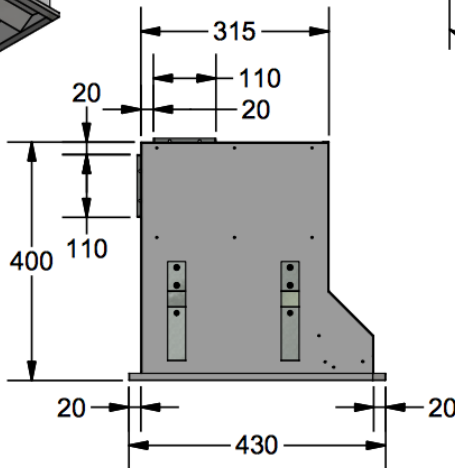

Model	LIS 500L-1	LIS 800L-1	LIS 800L-2	Model	LIS 500L-1	LIS 800L-1	LIS 800L-2
Body Width	500mm	800mm	800mm	Filter Size	459mm x 290mm	379mm x 290mm	379mm x 290mm
Motor Box / Flue Width	480mm	780mm	780mm	Conversion Top/Back Back/Top	YES	YES	YES
Motor Qty	1	1	2	Electrical Connection	10 Amp Lead	10 Amp Lead	10 Amp Lead
LED Light	Cool	Cool	Cool	Minimum Height (H =)	N/A	N/A	N/A
Nightlight	YES	YES	YES	Maximum Height (H =)	N/A	N/A	N/A
Light Qty	1	2	2	PowderKote® Available	N/A	N/A	N/A
Light Centres	Centre	380mm	380mm	All-thread Fixing Centres	N/A	N/A	N/A
Filter Qty	1	2	2	Corner Type	Square	Square	Square

Model	LIS 900L-2	LIS 1000L-2	Model	LIS 900L-2	LIS 1000L-2
Body Width	900mm	1000mm	Filter Size	424mm x 290mm	479mm x 290mm
Motor Box / Flue Width	870mm	980mm	Conversion Top/Back Back/Top	YES	YES
Motor Qty	2	2	Electrical Connection	10 Amp Lead	10 Amp Lead
LED Light	Cool	Cool	Minimum Height (H =)	N/A	N/A
Nightlight	YES	YES	Maximum Height (H =)	N/A	N/A
Light Qty	2	2	PowderKote® Available	N/A	N/A
Light Centres	424mm	480mm	All-thread Fixing Centres	N/A	N/A
Filter Qty	2	2	Corner Type	Square	Square

LISMORE BUILT UNDER RANGE HOOD

LIS

Power entry location is the same for all LIS models.

Model	LIS 1200L-2	LIS 1200L-3	LIS 1500L-3	Model	LIS 1200L-2	LIS 1200L-3	LIS 1500L-3
Body Width	1200mm	1200mm	1500mm	Filter Size	290mm x 290mm	290mm x 290mm	365mm x 290mm
Motor Box / Flue Width	1180mm	1180mm	1480mm	Conversion Top/Back Back/Top	YES	YES	YES
Motor Qty	2	3	3	Electrical Connection	10 Amp Lead	10 Amp Lead	10 Amp Lead
LED Light	Cool	Cool	Cool	Minimum Height (H =)	N/A	N/A	N/A
Nightlight	YES	YES	YES	Maximum Height (H =)	N/A	N/A	N/A
Light Qty	2	2	3	PowderKote ® Available	N/A	N/A	N/A
Light Centres	580mm	580mm	452mm	All-thread Fixing Centres	N/A	N/A	N/A
Filter Qty	4	4	4	Corner Type	Square	Square	Square