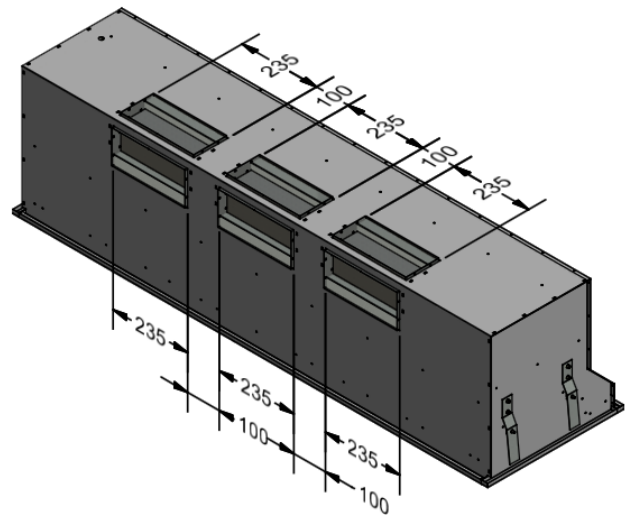

Model	LIS 500L-1	LIS 800L-1	LIS 800L-2	Model	LIS 500L-1	LIS 800L-1	LIS 800L-2
Body Width	500mm	800mm	800mm	Filter Size	459mm x 290mm	379mm x 290mm	379mm x 290mm
Motor Box / Flue Width	480mm	780mm	780mm	Conversion Top/Back Back/Top	YES	YES	YES
Motor Qty	1	1	2	Electrical Connection	10 Amp Lead	10 Amp Lead	10 Amp Lead
LED Light	Cool	Cool	Cool	Minimum Height (H =)	N/A	N/A	N/A
Nightlight	YES	YES	YES	Maximum Height (H =)	N/A	N/A	N/A
Light Qty	1	2	2	PowderKote® Available	N/A	N/A	N/A
Light Centres	Centre	380mm	380mm	All-thread Fixing Centres	N/A	N/A	N/A
Filter Qty	1	2	2	Corner Type	Square	Square	Square

Model	LIS 900L-2	LIS 1000L-2	Model	LIS 900L-2	LIS 1000L-2
Body Width	900mm	1000mm	Filter Size	424mm x 290mm	479mm x 290mm
Motor Box / Flue Width	870mm	980mm	Conversion Top/Back Back/Top	YES	YES
Motor Qty	2	2	Electrical Connection	10 Amp Lead	10 Amp Lead
LED Light	Cool	Cool	Minimum Height (H =)	N/A	N/A
Nightlight	YES	YES	Maximum Height (H =)	N/A	N/A
Light Qty	2	2	PowderKote® Available	N/A	N/A
Light Centres	424mm	480mm	All-thread Fixing Centres	N/A	N/A
Filter Qty	2	2	Corner Type	Square	Square

LISMORE BUILT UNDER RANGE HOOD

LIS

Power entry location is the same for all LIS models.

Model	LIS 1200L-2	LIS 1200L-3	LIS 1500L-3	Model	LIS 1200L-2	LIS 1200L-3	LIS 1500L-3
Body Width	1200mm	1200mm	1500mm	Filter Size	290mm x 290mm	290mm x 290mm	365mm x 290mm
Motor Box / Flue Width	1180mm	1180mm	1480mm	Conversion Top/Back Back/Top	YES	YES	YES
Motor Qty	2	3	3	Electrical Connection	10 Amp Lead	10 Amp Lead	10 Amp Lead
LED Light	Cool	Cool	Cool	Minimum Height (H =)	N/A	N/A	N/A
Nightlight	YES	YES	YES	Maximum Height (H =)	N/A	N/A	N/A
Light Qty	2	2	3	PowderKote ® Available	N/A	N/A	N/A
Light Centres	580mm	580mm	452mm	All-thread Fixing Centres	N/A	N/A	N/A
Filter Qty	4	4	4	Corner Type	Square	Square	Square