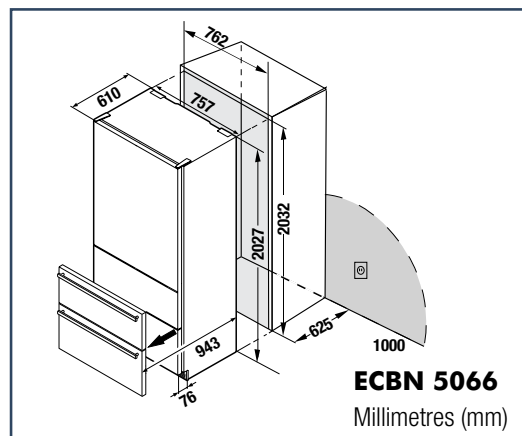

LIEBHERR 75CM INTEGRATED BOTTOM MOUNT ECBN 5066

Model	ECBN 5066
Type	FI
Finish	Own cabinetry
Energy consumption (kWh/yr) | Star rating	489kWh | 2.5
Compressors	2
Total capacity litres (L) - Gross | Net	462 | 387
Refrigerator gross (L) | net (L)	248 | 223
Freezer gross (L) | net (L)	148 | 103
BioFresh gross (L) | net (L)	66 | 61
MagicEye control system | Display	SoftTouch | LCD
Child proof setting for display & temp.	•
PremiumPlus lighting	•
Sabbath mode	•
Door open warning signal	•
Temperature alarm	•
Malfunction warning signal	•

Refrigerator Features

BioFresh drawers on telescopic rails	2
SuperCool	•
GlassLine shelves	•
Elegant holding columns	•
Bottle shelf | Egg tray	Integrated | •
Automatic refrigerator defrosting	•

Freezer Features

Freezer defrosting	Frost Free
FrostSafe system - transparent drawers	• (white)
Freezer drawers | Ice cube drawer	2 | 1
SuperFrost	•
24hr freezing capacity (kg)	12
IceMaker	•
Ice cube capacity (kg/24h)	1.0
Ice cube stock max. (kg)	2.7
Stainless steel hose supplied (m)	3

Technical Information

Default hinge	Right
Voltage (V) | Rated Input Power (W)	220-240 | 360
Made in	Austria

KEY: FI = Fully Integrated. Door hinging either right or left hand must be nominated for this model.

*Please note: the Stainless Steel Door Panels & Handles pictured on the ECBN 5066 integrated bottom mount are not included when purchasing the appliance. They are available as an optional extra at an additional charge.

Please note: An additional charge will be incurred to convert this appliance to left hand hinge.