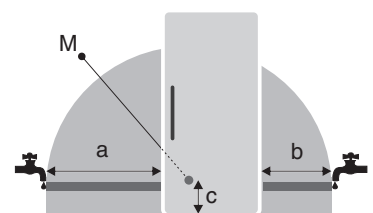

Installation Diagram

1 To achieve the indicated energy consumption level, the wall spacers provided with the appliance must be used. This increases the appliance depth by approximately 1.5 cm. If the wall spacers are not used, the appliance will remain fully functional, but will have a slightly higher energy consumption level.

Water Connection

a = 1100 mm
b = 700 mm
c = 110 mm
M = Solenoid valve

Plumbing must be installed adjacent to the side of the appliance which contains the IceMaker.

Water pressure must be between 0.15 MPa and 0.6 MPa (1.5 bar - 6 bar)