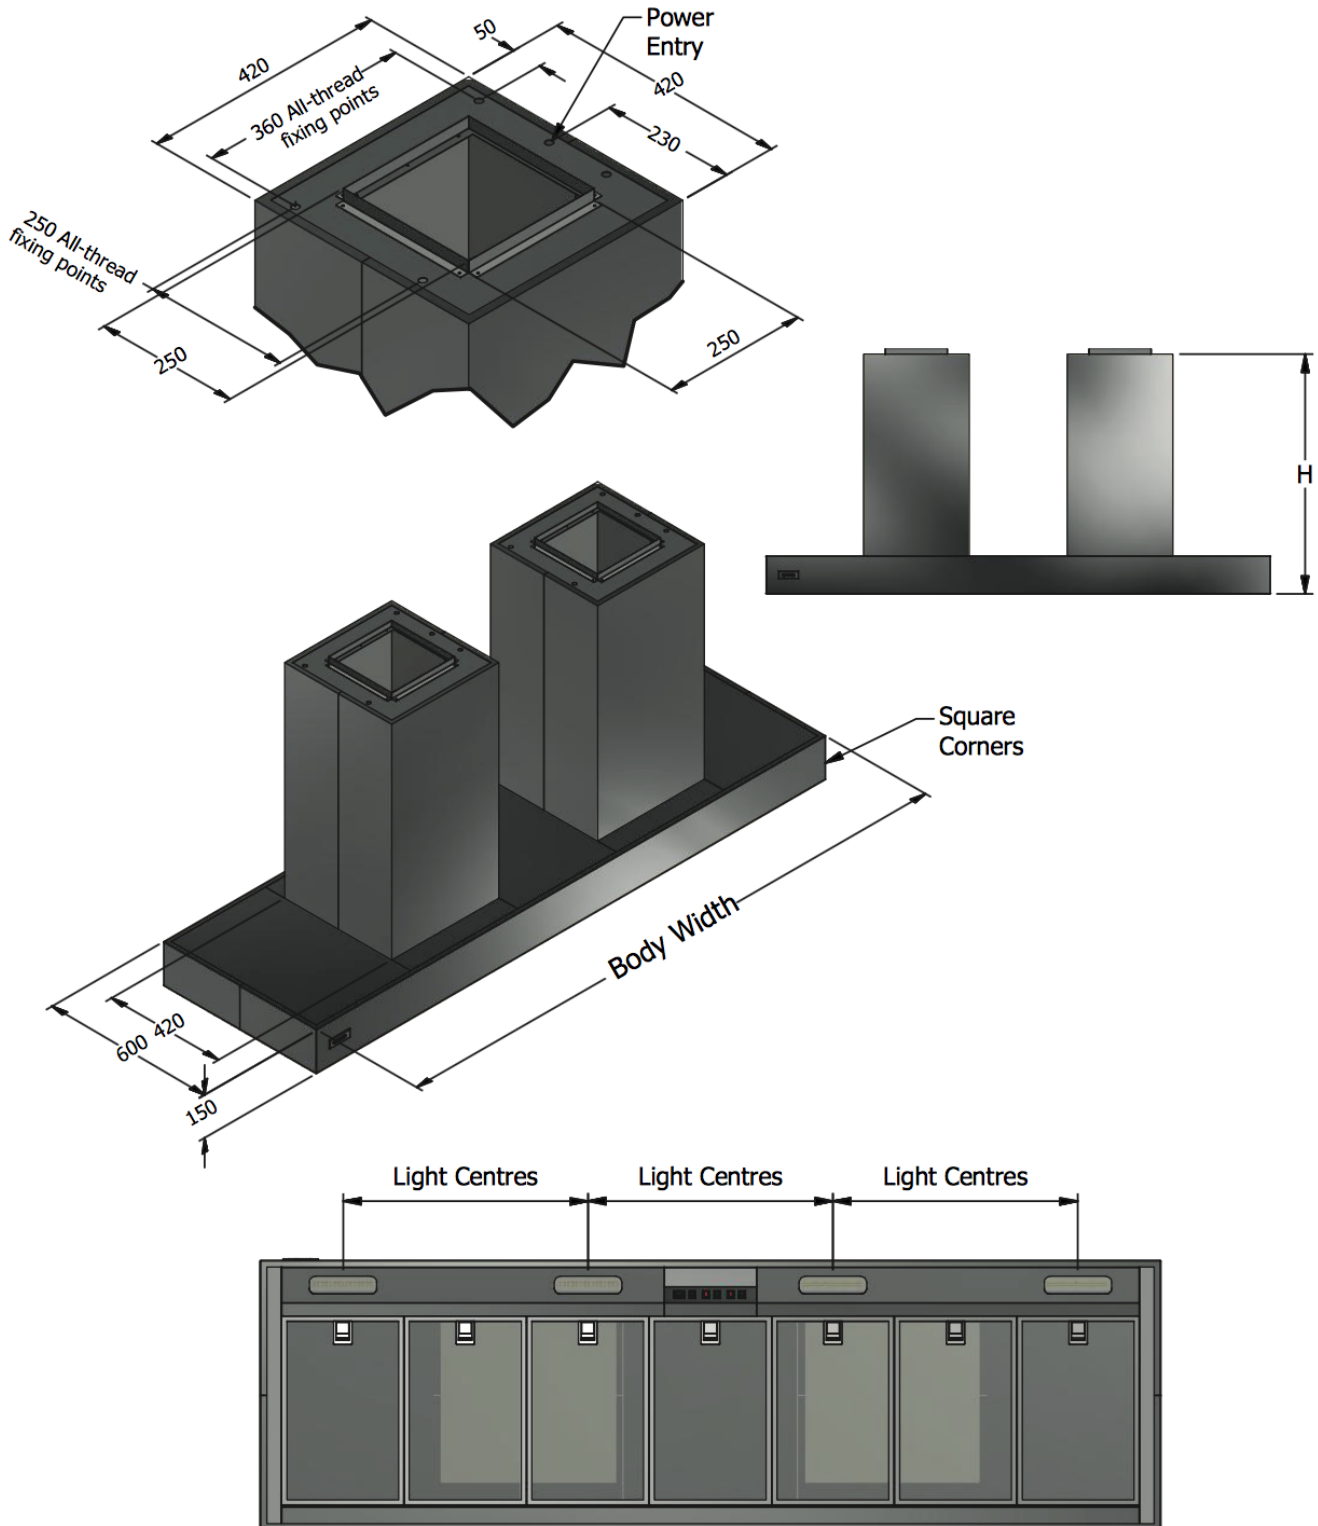

On a standard MADDISON the flues are equally spaced.

Top Ducted Only.

Minimum height - 550mm
Maximum height - 1600mm

LED lights and nightlights.
electrical connection is via a 10 AMP
power lead with 3 pin plug.

Model	Body Width	Lights	Light Centres	Filters	Filter size
MA 2000L-4	2000mm	4	544mm	7	272 x 422
MA 3000L-4	3000mm	4	826mm	10	272 x 422