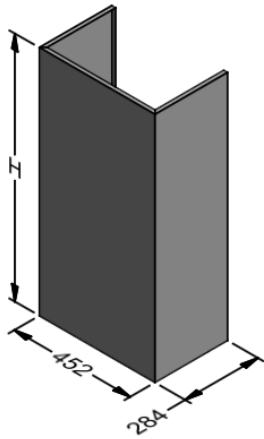

Model	SMF 600L-1	SMF 900L-1	SMF 900L-2	Model	SMF 600L-1	SMF 900L-1	SMF 900L-2
Body Width	600mm	900mm	900mm	Filter Size	272mm x 355mm	272mm x 355mm	272mm x 355mm
Motor Box / Flue Width	450mm	750mm	750mm	Conversion Top/Back Back/Top	YES	YES	YES
Motor Qty	1	1	2	Electrical Connection	Junction Box	Junction Box	Junction Box
LED Light	Cool	Cool	Cool	Minimum Height (H =)	N/A	N/A	N/A
Nightlight	YES	YES	YES	Maximum Height (H =)	N/A	N/A	N/A
Light Qty	2	2	2	PowderKote® Available	YES	YES	YES
Light Centres	310mm	510mm	510mm	All-thread Fixing Centres	N/A	N/A	N/A
Filter Qty	2	3	3	Corner Type	Round	Round	Round

Model	SMF 1000L-2	SMF 1200L-2	Model	SMF 1000L-2	SMF 1200L-2
Body Width	1000mm	1200mm	Filter Size	290mm x 355mm	272mm x 355mm
Motor Box / Flue Width	850mm	1050mm	Conversion Top/Back Back/Top	YES	YES
Motor Qty	2	2	Electrical Connection	Junction Box	Junction Box
LED Light	Cool	Cool	Minimum Height (H =)	N/A	N/A
Nightlight	YES	YES	Maximum Height (H =)	N/A	N/A
Light Qty	2	2	PowderKote® Available	YES	YES
Light Centres	510mm	648mm	All-thread Fixing Centres	N/A	N/A
Filter Qty	3	4	Corner Type	Round	Round

Model	SMF 1500L-2	SMF 1500L-3	SMF 1800L-3	Model	SMF 1500L-2	SMF 1500L-3	SMF 1800L-3
Body Width	1500mm	1500mm	1800mm	Filter Size	272mm x 355mm	272mm x 355mm	290mm x 355mm
Motor Box / Flue Width	1350mm	1350mm	1650mm	Conversion Top/Back Back/Top	YES	YES	YES
Motor Qty	2	3	3	Electrical Connection	Junction Box	Junction Box	Junction Box
LED Light	Cool	Cool	Cool	Minimum Height (H =)	N/A	N/A	N/A
Nightlight	YES	YES	YES	Maximum Height (H =)	N/A	N/A	N/A
Light Qty	2	2	4	PowderKote® Available	YES	YES	YES
Light Centres	816mm	816mm	422mm	All-thread Fixing Centres	N/A	N/A	N/A
Filter Qty	5	5	6	Corner Type	Round	Round	Round