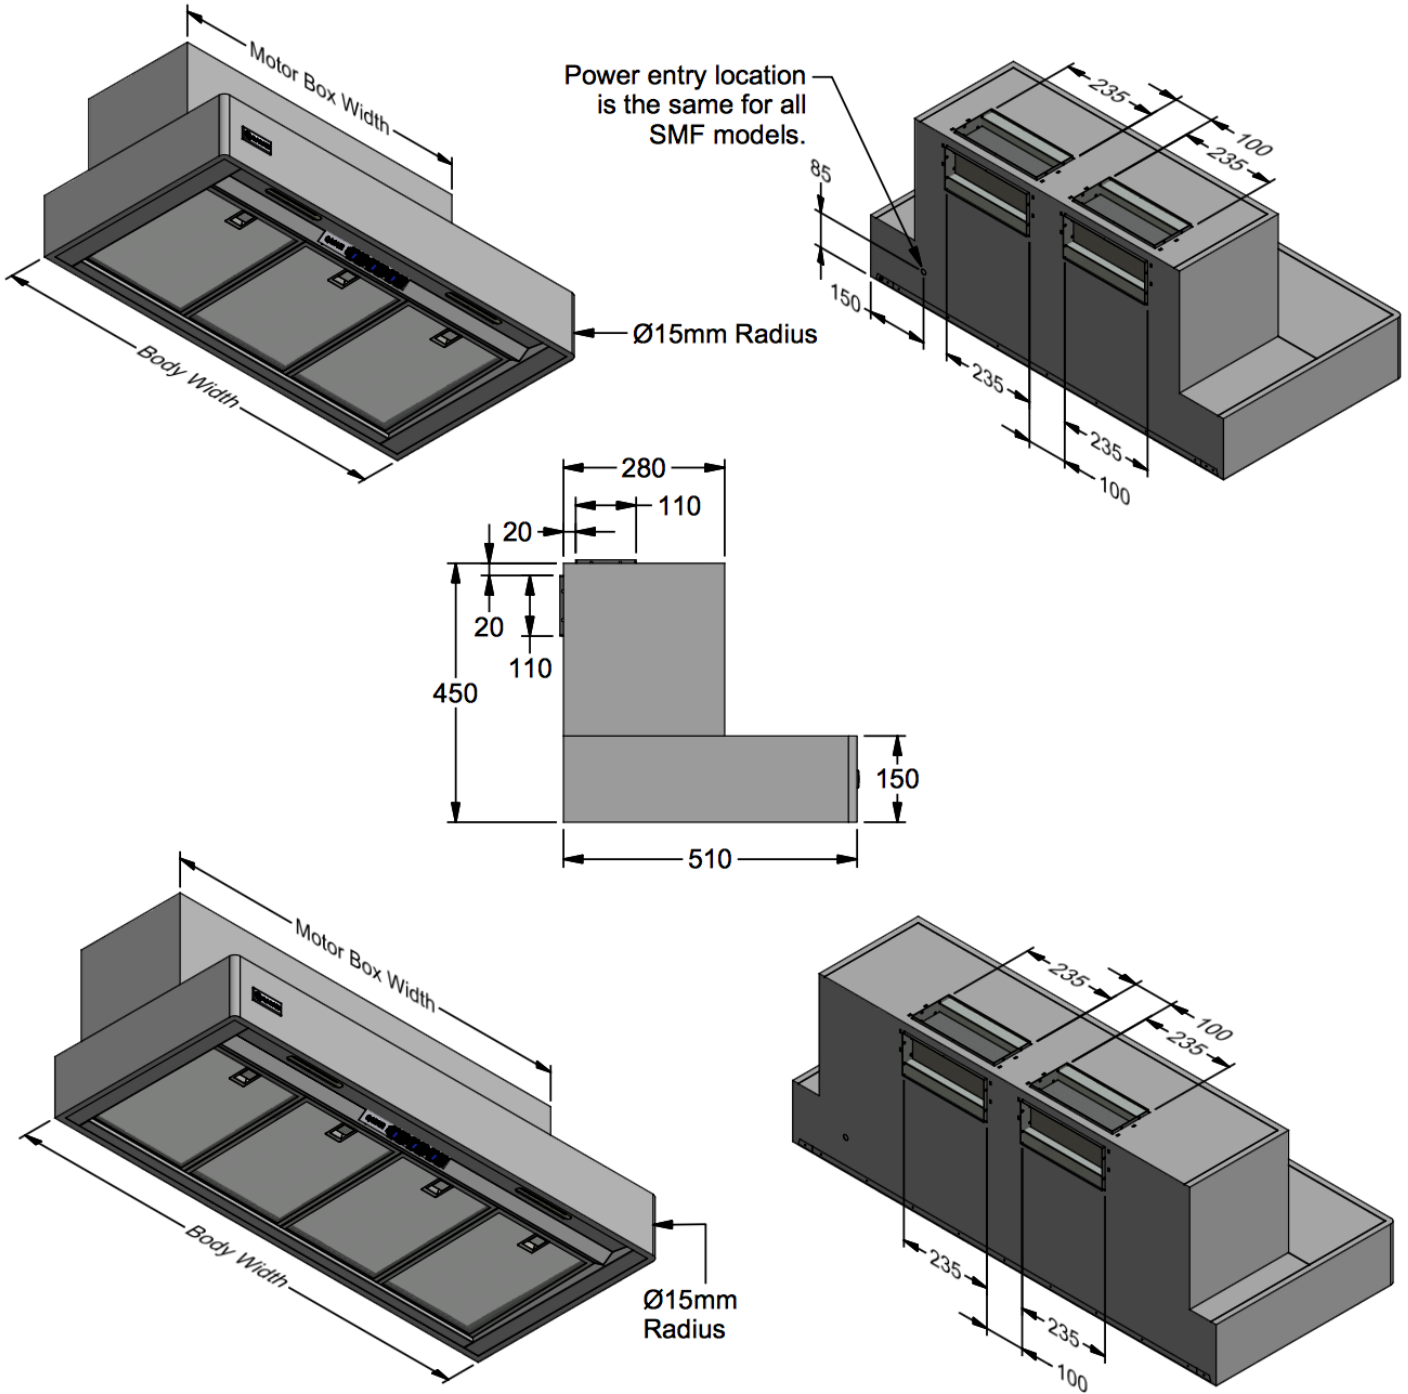

Model	SMF 600L-1	SMF 900L-1	SMF 900L-2	Model	SMF 600L-1	SMF 900L-1	SMF 900L-2
Body Width	600mm	900mm	900mm	Filter Size	272mm x 355mm	272mm x 355mm	272mm x 355mm
Motor Box / Flue Width	450mm	750mm	750mm	Conversion Top/Back Back/Top	YES	YES	YES
Motor Qty	1	1	2	Electrical Connection	Junction Box	Junction Box	Junction Box
LED Light	Cool	Cool	Cool	Minimum Height (H =)	N/A	N/A	N/A
Nightlight	YES	YES	YES	Maximum Height (H =)	N/A	N/A	N/A
Light Qty	2	2	2	PowderKote® Available	YES	YES	YES
Light Centres	310mm	510mm	510mm	All-thread Fixing Centres	N/A	N/A	N/A
Filter Qty	2	3	3	Corner Type	Round	Round	Round

Model	SMF 1000L-2	SMF 1200L-2	Model	SMF 1000L-2	SMF 1200L-2
Body Width	1000mm	1200mm	Filter Size	290mm x 355mm	272mm x 355mm
Motor Box / Flue Width	850mm	1050mm	Conversion Top/Back Back/Top	YES	YES
Motor Qty	2	2	Electrical Connection	Junction Box	Junction Box
LED Light	Cool	Cool	Minimum Height (H =)	N/A	N/A
Nightlight	YES	YES	Maximum Height (H =)	N/A	N/A
Light Qty	2	2	PowderKote® Available	YES	YES
Light Centres	510mm	648mm	All-thread Fixing Centres	N/A	N/A
Filter Qty	3	4	Corner Type	Round	Round

Model	SMF 1500L-2	SMF 1500L-3	SMF 1800L-3	Model	SMF 1500L-2	SMF 1500L-3	SMF 1800L-3
Body Width	1500mm	1500mm	1800mm	Filter Size	272mm x 355mm	272mm x 355mm	290mm x 355mm
Motor Box / Flue Width	1350mm	1350mm	1650mm	Conversion Top/Back Back/Top	YES	YES	YES
Motor Qty	2	3	3	Electrical Connection	Junction Box	Junction Box	Junction Box
LED Light	Cool	Cool	Cool	Minimum Height (H =)	N/A	N/A	N/A
Nightlight	YES	YES	YES	Maximum Height (H =)	N/A	N/A	N/A
Light Qty	2	2	4	PowderKote® Available	YES	YES	YES
Light Centres	816mm	816mm	422mm	All-thread Fixing Centres	N/A	N/A	N/A
Filter Qty	5	5	6	Corner Type	Round	Round	Round