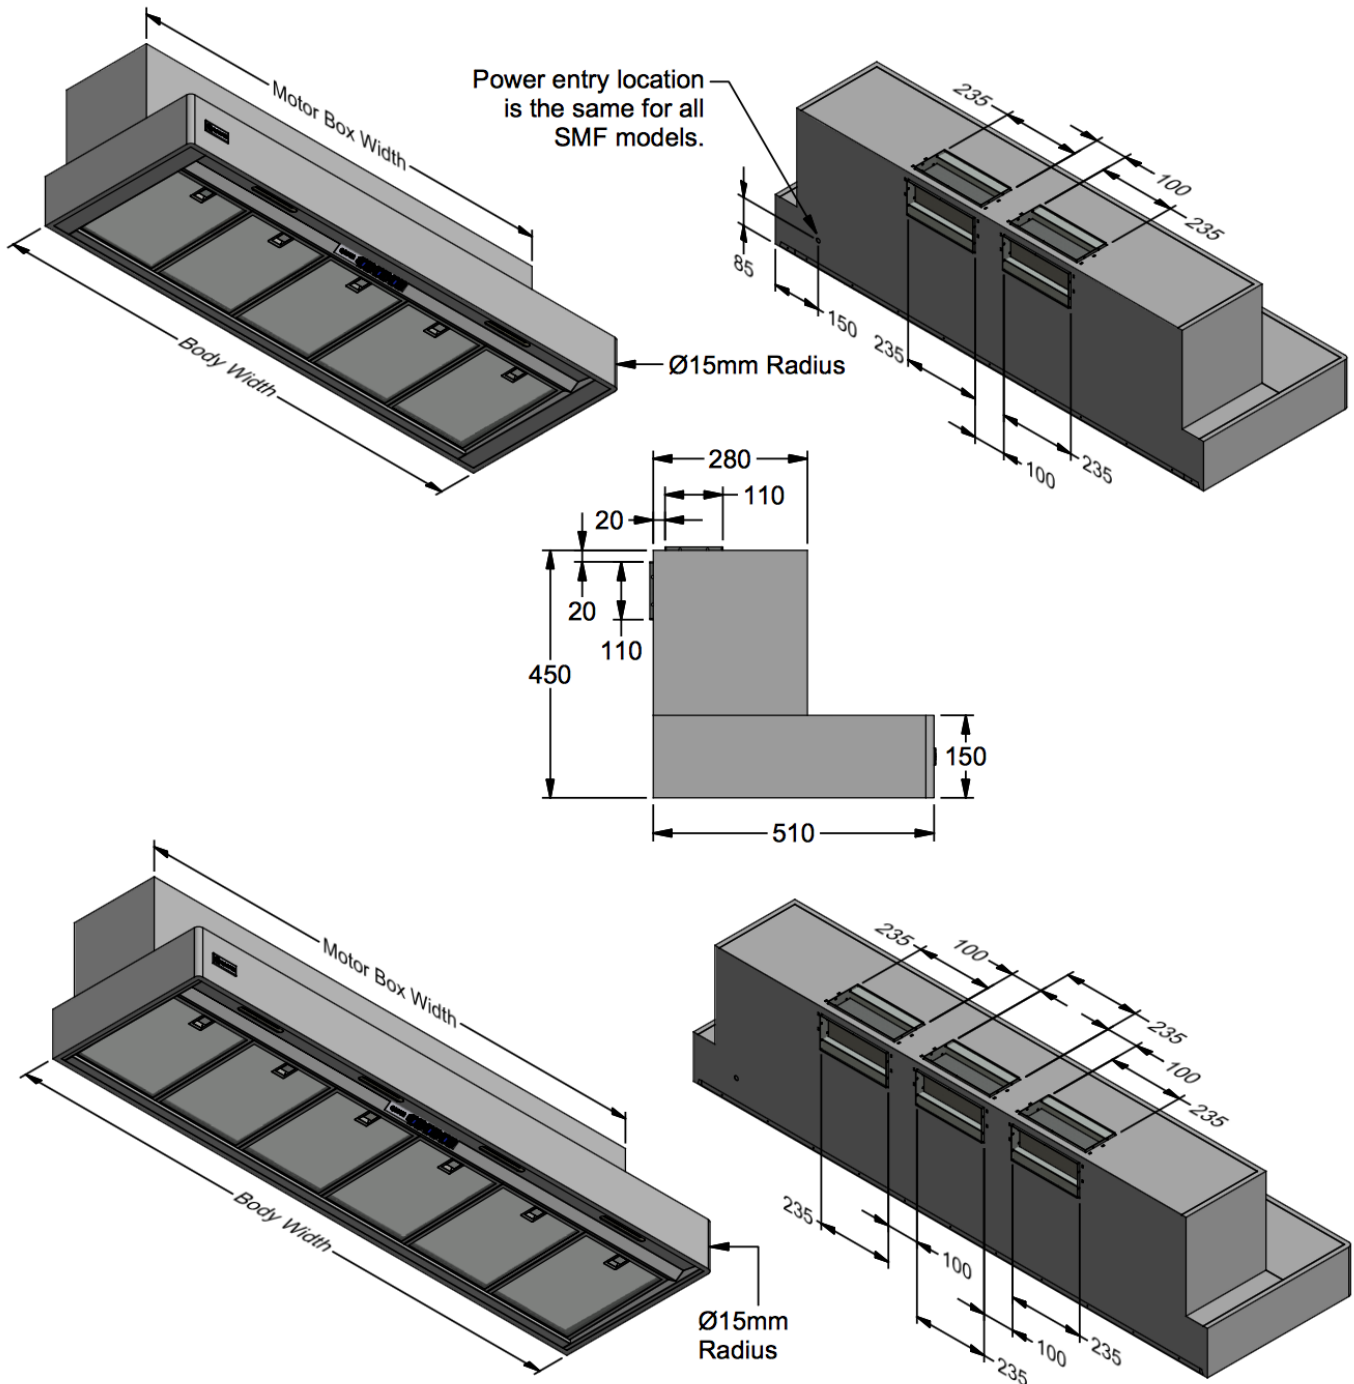

Model	SMF 600L-1	SMF 900L-1	SMF 900L-2	Model	SMF 600L-1	SMF 900L-1	SMF 900L-2
Body Width	600mm	900mm	900mm	Filter Size	272mm x 355mm	272mm x 355mm	272mm x 355mm
Motor Box / Flue Width	450mm	750mm	750mm	Conversion Top/Back Back/Top	YES	YES	YES
Motor Qty	1	1	2	Electrical Connection	Junction Box	Junction Box	Junction Box
LED Light	Cool	Cool	Cool	Minimum Height (H =)	N/A	N/A	N/A
Nightlight	YES	YES	YES	Maximum Height (H =)	N/A	N/A	N/A
Light Qty	2	2	2	PowderKote® Available	YES	YES	YES
Light Centres	310mm	510mm	510mm	All-thread Fixing Centres	N/A	N/A	N/A
Filter Qty	2	3	3	Corner Type	Round	Round	Round

Model	SMF 1000L-2	SMF 1200L-2	Model	SMF 1000L-2	SMF 1200L-2
Body Width	1000mm	1200mm	Filter Size	290mm x 355mm	272mm x 355mm
Motor Box / Flue Width	850mm	1050mm	Conversion Top/Back Back/Top	YES	YES
Motor Qty	2	2	Electrical Connection	Junction Box	Junction Box
LED Light	Cool	Cool	Minimum Height (H =)	N/A	N/A
Nightlight	YES	YES	Maximum Height (H =)	N/A	N/A
Light Qty	2	2	PowderKote® Available	YES	YES
Light Centres	510mm	648mm	All-thread Fixing Centres	N/A	N/A
Filter Qty	3	4	Corner Type	Round	Round

Model	SMF 1500L-2	SMF 1500L-3	SMF 1800L-3	Model	SMF 1500L-2	SMF 1500L-3	SMF 1800L-3
Body Width	1500mm	1500mm	1800mm	Filter Size	272mm x 355mm	272mm x 355mm	290mm x 355mm
Motor Box / Flue Width	1350mm	1350mm	1650mm	Conversion Top/Back Back/Top	YES	YES	YES
Motor Qty	2	3	3	Electrical Connection	Junction Box	Junction Box	Junction Box
LED Light	Cool	Cool	Cool	Minimum Height (H =)	N/A	N/A	N/A
Nightlight	YES	YES	YES	Maximum Height (H =)	N/A	N/A	N/A
Light Qty	2	2	4	PowderKote® Available	YES	YES	YES
Light Centres	816mm	816mm	422mm	All-thread Fixing Centres	N/A	N/A	N/A
Filter Qty	5	5	6	Corner Type	Round	Round	Round