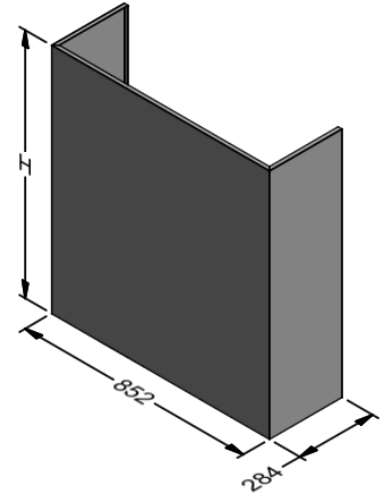

SMF 1000L-2 SHROUD