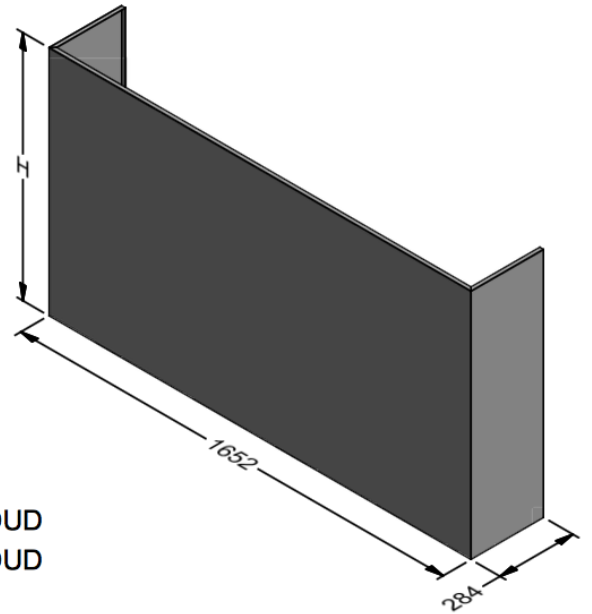

Model	SMF 1500L-2	SMF 1500L-3	SMF 1800L-3	Model	SMF 1500L-2	SMF 1500L-3	SMF 1800L-3
Body Width	1500mm	1500mm	1800mm	Filter Size	272mm x 355mm	272mm x 355mm	290mm x 355mm
Motor Box / Flue Width	1350mm	1350mm	1650mm	Conversion Top/Back Back/Top	YES	YES	YES
Motor Qty	2	3	3	Electrical Connection	Junction Box	Junction Box	Junction Box
LED Light	Cool	Cool	Cool	Minimum Height (H =)	N/A	N/A	N/A
Nightlight	YES	YES	YES	Maximum Height (H =)	N/A	N/A	N/A
Light Qty	2	2	4	PowderKote® Available	YES	YES	YES
Light Centres	816mm	816mm	422mm	All-thread Fixing Centres	N/A	N/A	N/A
Filter Qty	5	5	6	Corner Type	Round	Round	Round

SMF 600L-1 SHROUD

SMF 900L-1 SHROUD
SMF 900L-2 SHROUD

SMF 1000L-2 SHROUD

SMF 1200L-2 SHROUD

SMF 1500L-2 SHROUD
SMF 1500L-3 SHROUD

SMF 1800L-3 SHROUD

Model	SMF 600L-1 SHROUD	SMF 900L-1 SHROUD	SMF 900L-2 SHROUD	SMF 1000L-2 SHROUD	SMF 1200L-2 SHROUD	SMF 1500L-2 SHROUD	SMF 1500L-3 SHROUD	SMF 1800L-3 SHROUD
Minimum Height (H =)	300mm	300mm	300mm	300mm	300mm	300mm	300mm	300mm
Maximum Height (H =)	1450mm	1450mm	1450mm	1450mm	1450mm	1450mm	1450mm	1450mm
Powderkote® Available	YES	YES	YES	YES	YES	YES	YES	YES