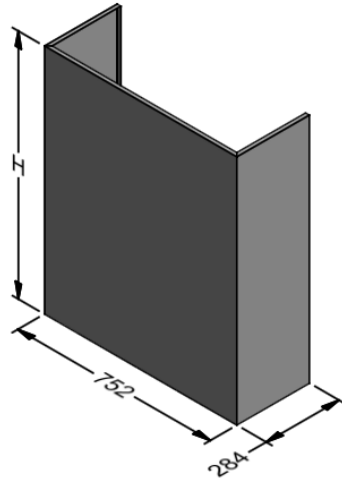

SMF 900L-1 SHROUD
SMF 900L-2 SHROUD