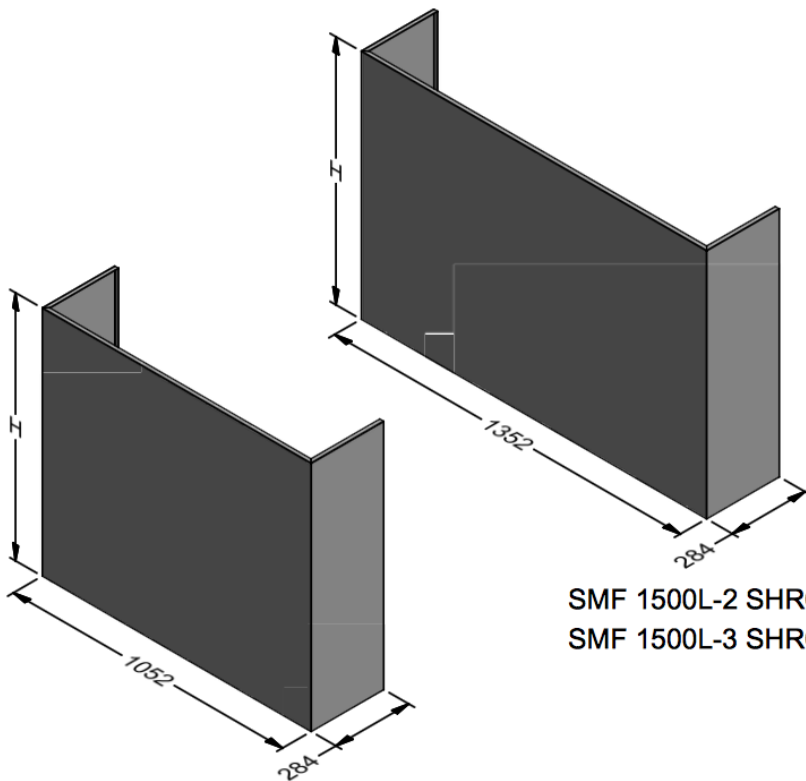

Model	SMF 1000L-2	SMF 1200L-2	Model	SMF 1000L-2	SMF 1200L-2
Body Width	1000mm	1200mm	Filter Size	290mm x 355mm	272mm x 355mm
Motor Box / Flue Width	850mm	1050mm	Conversion Top/Back Back/Top	YES	YES
Motor Qty	2	2	Electrical Connection	Junction Box	Junction Box
LED Light	Cool	Cool	Minimum Height (H =)	N/A	N/A
Nightlight	YES	YES	Maximum Height (H =)	N/A	N/A
Light Qty	2	2	PowderKote® Available	YES	YES
Light Centres	510mm	648mm	All-thread Fixing Centres	N/A	N/A
Filter Qty	3	4	Corner Type	Round	Round

Model	SMF 1500L-2	SMF 1500L-3	SMF 1800L-3	Model	SMF 1500L-2	SMF 1500L-3	SMF 1800L-3
Body Width	1500mm	1500mm	1800mm	Filter Size	272mm x 355mm	272mm x 355mm	290mm x 355mm
Motor Box / Flue Width	1350mm	1350mm	1650mm	Conversion Top/Back Back/Top	YES	YES	YES
Motor Qty	2	3	3	Electrical Connection	Junction Box	Junction Box	Junction Box
LED Light	Cool	Cool	Cool	Minimum Height (H =)	N/A	N/A	N/A
Nightlight	YES	YES	YES	Maximum Height (H =)	N/A	N/A	N/A
Light Qty	2	2	4	PowderKote® Available	YES	YES	YES
Light Centres	816mm	816mm	422mm	All-thread Fixing Centres	N/A	N/A	N/A
Filter Qty	5	5	6	Corner Type	Round	Round	Round

SMF 600L-1 SHROUD

SMF 900L-1 SHROUD
SMF 900L-2 SHROUD

SMF 1000L-2 SHROUD

SMF 1200L-2 SHROUD

SMF 1500L-2 SHROUD
SMF 1500L-3 SHROUD

SMF 1800L-3 SHROUD

Model	SMF 600L-1 SHROUD	SMF 900L-1 SHROUD	SMF 900L-2 SHROUD	SMF 1000L-2 SHROUD	SMF 1200L-2 SHROUD	SMF 1500L-2 SHROUD	SMF 1500L-3 SHROUD	SMF 1800L-3 SHROUD
Minimum Height (H =)	300mm	300mm	300mm	300mm	300mm	300mm	300mm	300mm
Maximum Height (H =)	1450mm	1450mm	1450mm	1450mm	1450mm	1450mm	1450mm	1450mm
Powderkote® Available	YES	YES	YES	YES	YES	YES	YES	YES