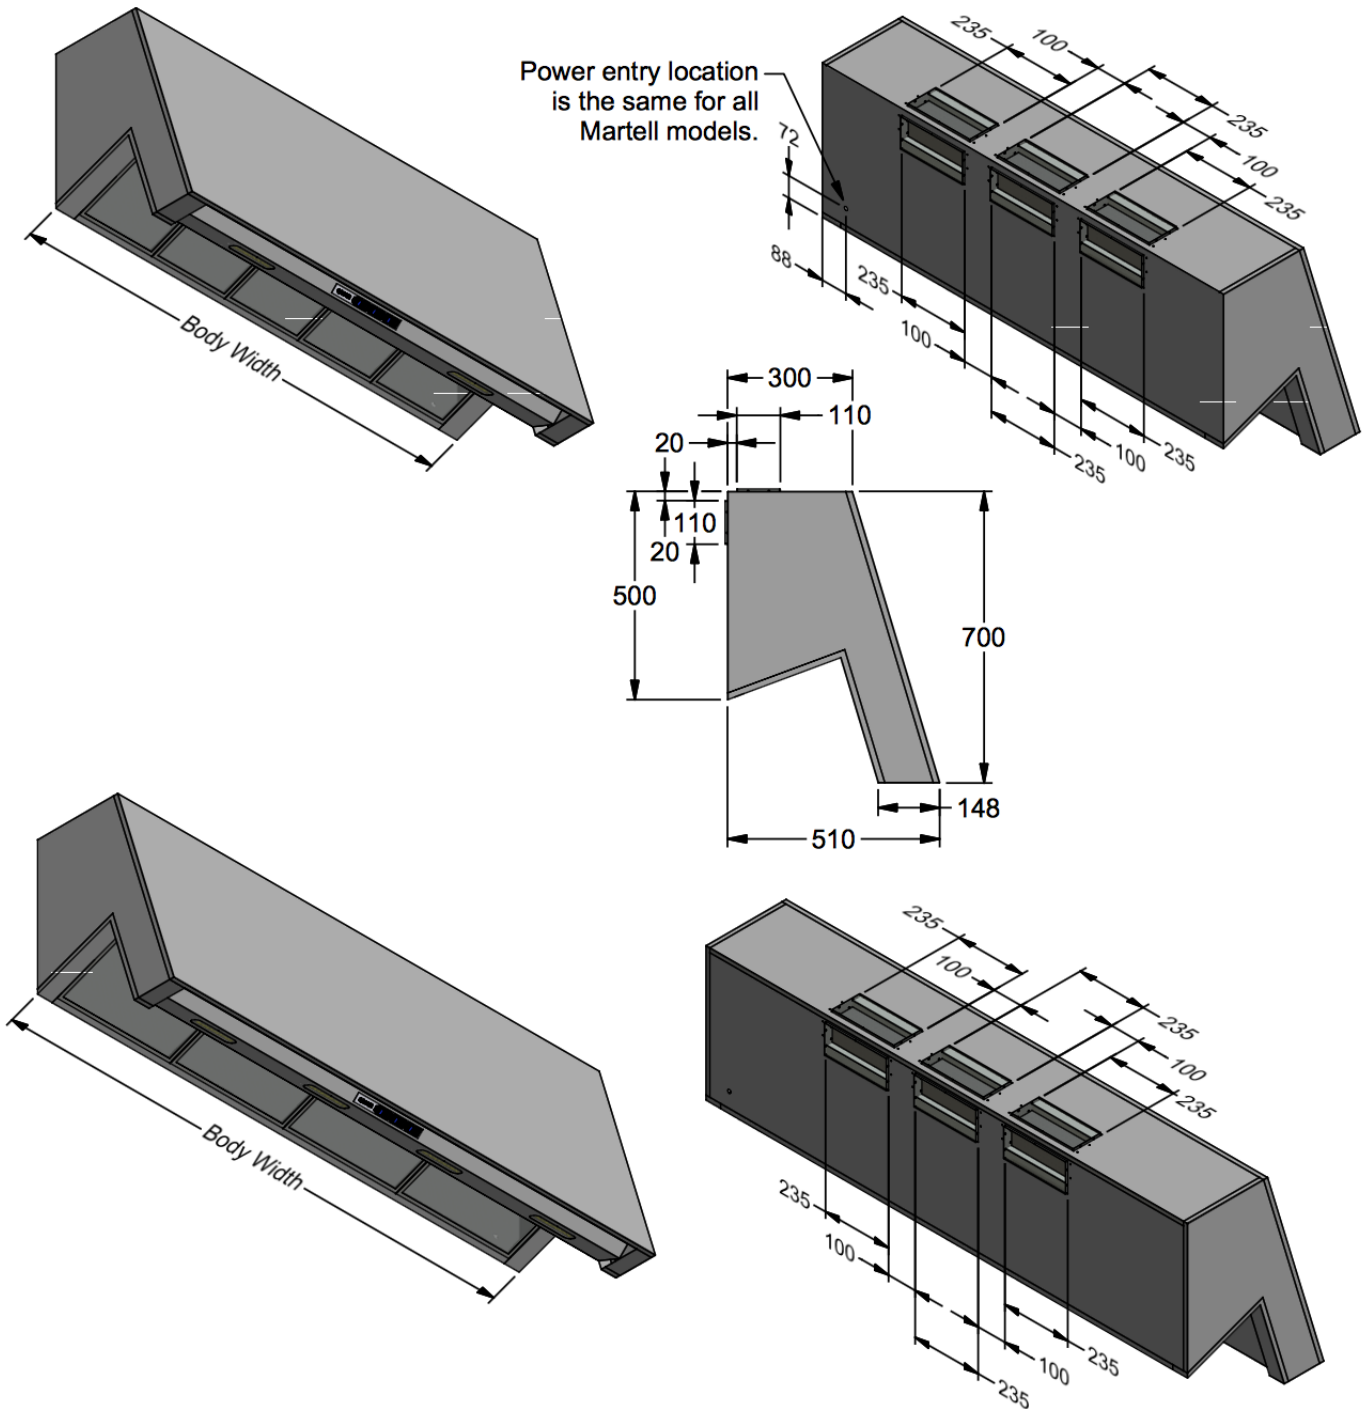

Model	MAR 900L-1	MAR 900L-2	MAR 1200L-2	Model	MAR 900L-1	MAR 900L-2	MAR 1200L-2
Body Width	900mm	900mm	1200mm	Filter Size	422mm x 272mm	422mm x 272mm	272mm x 272mm
Motor Box / Flue Width	N/A	N/A	N/A	Conversion Top/Back Back/Top	NO	NO	NO
Motor Qty	1	2	2	Electrical Connection	Junction Box	Junction Box	Junction Box
LED Light	Cool	Cool	Cool	Minimum Height (H =)	N/A	N/A	N/A
Nightlight	YES	YES	YES	Maximum Height (H =)	N/A	N/A	N/A
Light Qty	2	2	2	PowderKote® Available	N/A	N/A	N/A
Light Centres	422mm	422mm	544mm	All-thread Fixing Centres	N/A	N/A	N/A
Filter Qty	2	2	4	Corner Type	Square	Square	Square

Model	MAR 1500L-3	MAR 1800L-3	Model	MAR 1500L-3	MAR 1800L-3
Body Width	1500mm	1800mm	Filter Size	272mm x 272mm	422mm x 272mm
Motor Box / Flue Width	N/A	N/A	Conversion Top/Back Back/Top	NO	NO
Motor Qty	3	3	Electrical Connection	Junction Box	Junction Box
LED Light	Cool	Cool	Minimum Height (H =)	N/A	N/A
Nightlight	YES	YES	Maximum Height (H =)	N/A	N/A
Light Qty	2	4	PowderKote® Available	N/A	N/A
Light Centres	816mm	422mm	All-thread Fixing Centres	N/A	N/A
Filter Qty	5	4	Corner Type	Square	Square